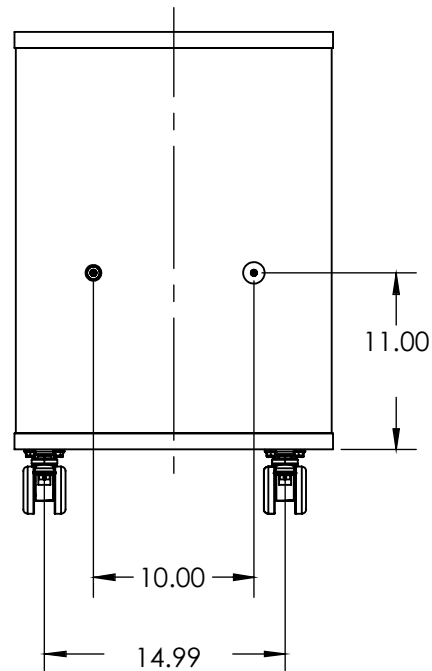

WithinReach Modular Storage

All Trays 30"x29"

MODEL	DESCRIPTION	HEIGHT "	WIDTH "	DEPTH "
MC3029-A	All Trays	30.0"	29.0"	20.0"
MC3029D-A	All Trays Multi Color	30.0"	29.0"	20.0"

WithinReach Modular Storage

All Cubbies 30"x29"

MODEL	DESCRIPTION	HEIGHT "	WIDTH "	DEPTH "
MC3029-B	All Cubbies	30.0"	29.0"	20.0"
MC3029D-B	All Cubbies Multi Color	30.0"	29.0"	20.0"

WithinReach Modular Storage

All Shelves 30"x29"

MODEL	DESCRIPTION	HEIGHT "	WIDTH "	DEPTH "
MC3029-C	All Shelves	30.0"	29.0"	20.0"
MC3029D-C	All Shelves Multi Color	30.0"	29.0"	20.0"

WithinReach Modular Storage

Trays & Cubbies 30"x29"

MODEL	DESCRIPTION	HEIGHT "	WIDTH "	DEPTH "
MC3029-D	Trays & Cubbies Combo	30.0"	29.0"	20.0"
MC3029D-D	Trays & Cubbies Combo Multi Color	30.0"	29.0"	20.0"