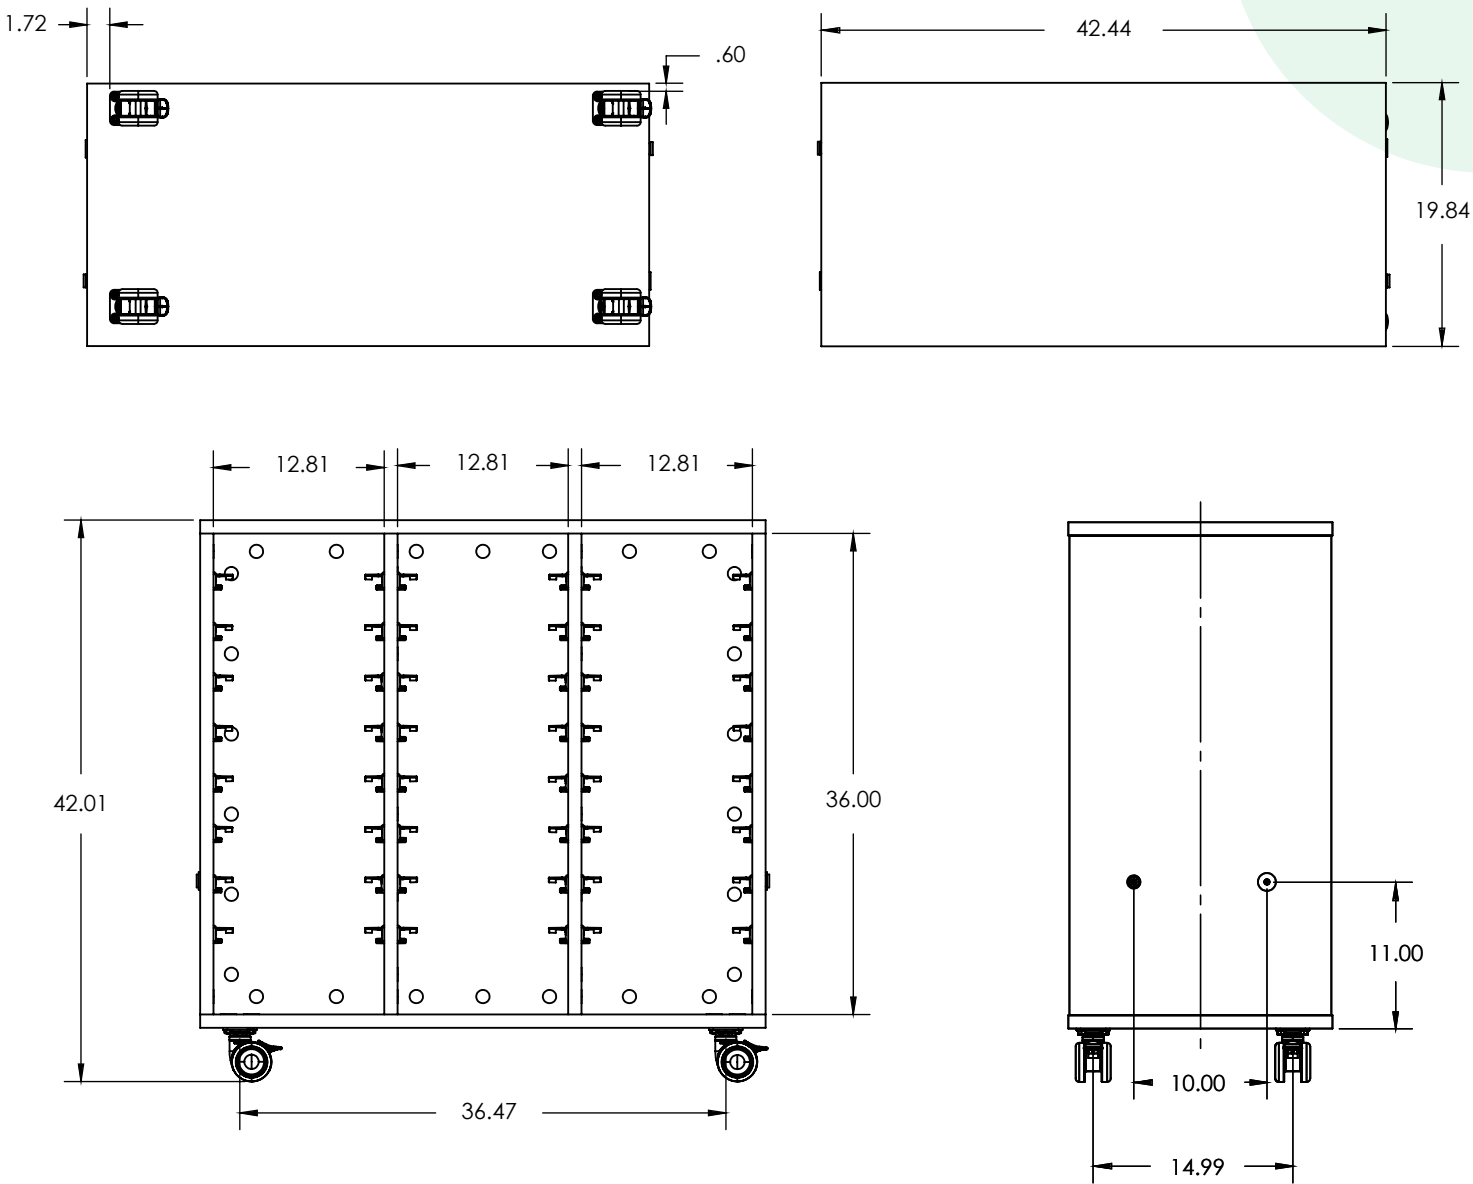

WithinReach Modular Storage

All Trays 42"x42"

MODEL	DESCRIPTION	HEIGHT "	WIDTH "	DEPTH "
MC4242-A	All Trays	42.0"	42.0"	20.0"
MC4242D-A	All Trays | Multi Color	42.0"	42.0"	20.0"