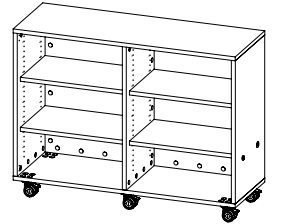

Shelves

Weight capacity: 120 lbs maximum

Type of material, Thickness: 1" Thermally Fused Laminate (TFL) over engineered wood core.

Edge band thickness and material: 2mm PVC edge banding applied to exposed edges; banding color matches specified laminate.

WithinReach Modular Storage

Rails

Type of Rail: Integrated modular translucent tote rail system.

Weight capacity: 11 lbs

Passthrough feature description: Rail system allows tool-free reconfiguration of tote layouts and supports uniform or mixed-depth tote arrangements within the same cabinet bay.