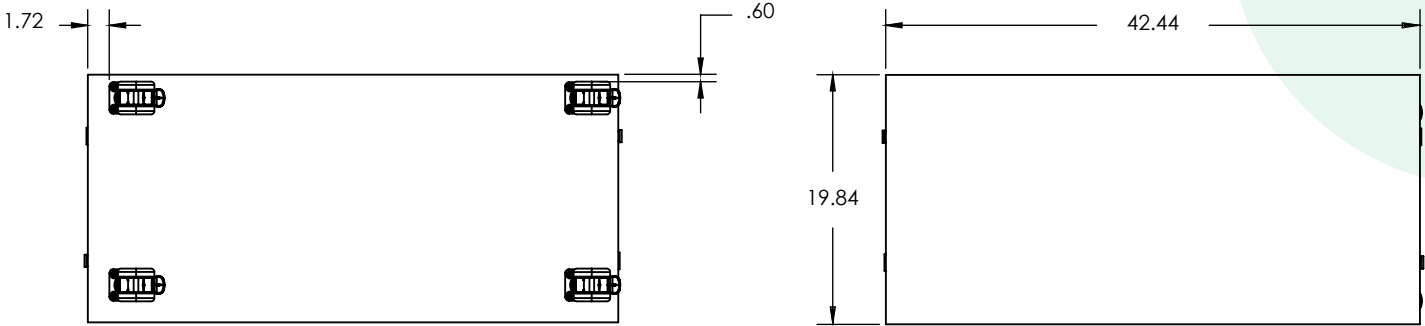

WithinReach Modular Storage

All Cubbies 30"x42"

MODEL	DESCRIPTION	HEIGHT "	WIDTH "	DEPTH "
MC3042-B	All Cubbies	30.0"	42.0"	20.0"
MC3042D-B	All Cubbies | Multi Color	30.0"	42.0"	20.0"