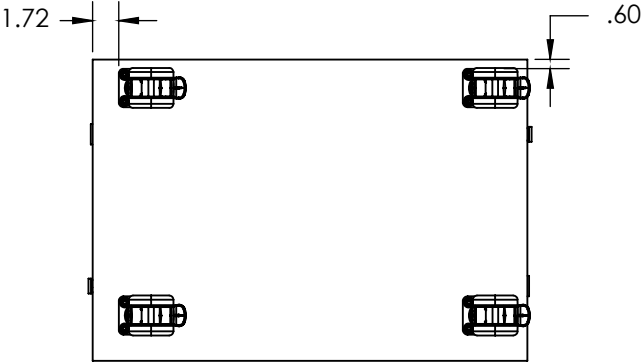

WithinReach Modular Storage

All Shelves 42"x29"

MODEL	DESCRIPTION	HEIGHT "	WIDTH "	DEPTH "
MC4229-C	All Shelves	42.0"	29.0"	20.0"
MC4229D-C	All Shelves Multi Color	42.0"	29.0"	20.0"

WithinReach Modular Storage

Trays & Cubbies 42"x29"

MODEL	DESCRIPTION	HEIGHT "	WIDTH "	DEPTH "
MC4229-D	Trays & Cubbies Combo	42.0"	29.0"	20.0"
MC4229D-D	Trays & Cubbies Combo Multi Color	42.0"	29.0"	20.0"

WithinReach Modular Storage