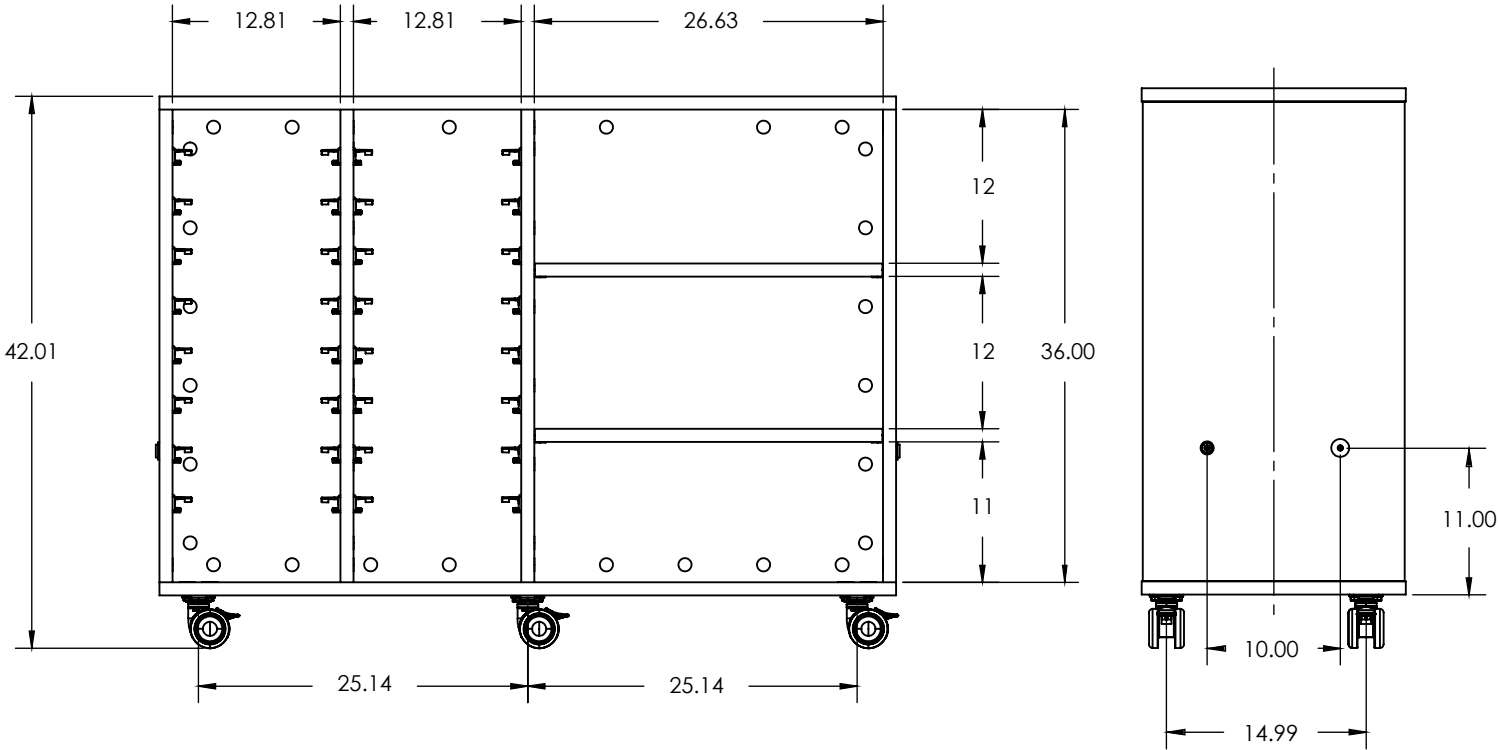

WithinReach Modular Storage

Case (Top, Base, Sides)

Type of material, Thickness: 1" Thermally Fused Laminate (TFL) over engineered wood core.

Edge band 2mm matching laminate: 2mm PVC edge banding applied to all exposed edges; banding color matches specified laminate surface.

Magnet Description: Magnets embedded within cabinet end panels allow adjacent units to align and magnetically couple when positioned side-by-side, while permitting separation without tools.

Weight capacity: 300-500 lbs maximum

Trays & Cubbies 42"x56"

MODEL	DESCRIPTION	HEIGHT "	WIDTH "	DEPTH "
MC4256-D	Trays & Cubbies Combos	42.0"	56.0"	20.0"
MC4256D-D	Trays & Cubbies Combos Multi Color	42.0"	56.0"	20.0"

WithinReach Modular Storage

Trays & Shelves 42"x56"

MODEL	DESCRIPTION	HEIGHT "	WIDTH "	DEPTH "
MC4256-E	Trays & Shelves Combo	42.0"	56.0"	20.0"
MC4256D-E	Trays & Shelves Combo Multi Color	42.0"	56.0"	20.0"

WithinReach Modular Storage Cubbies & Shelves 42"x56"