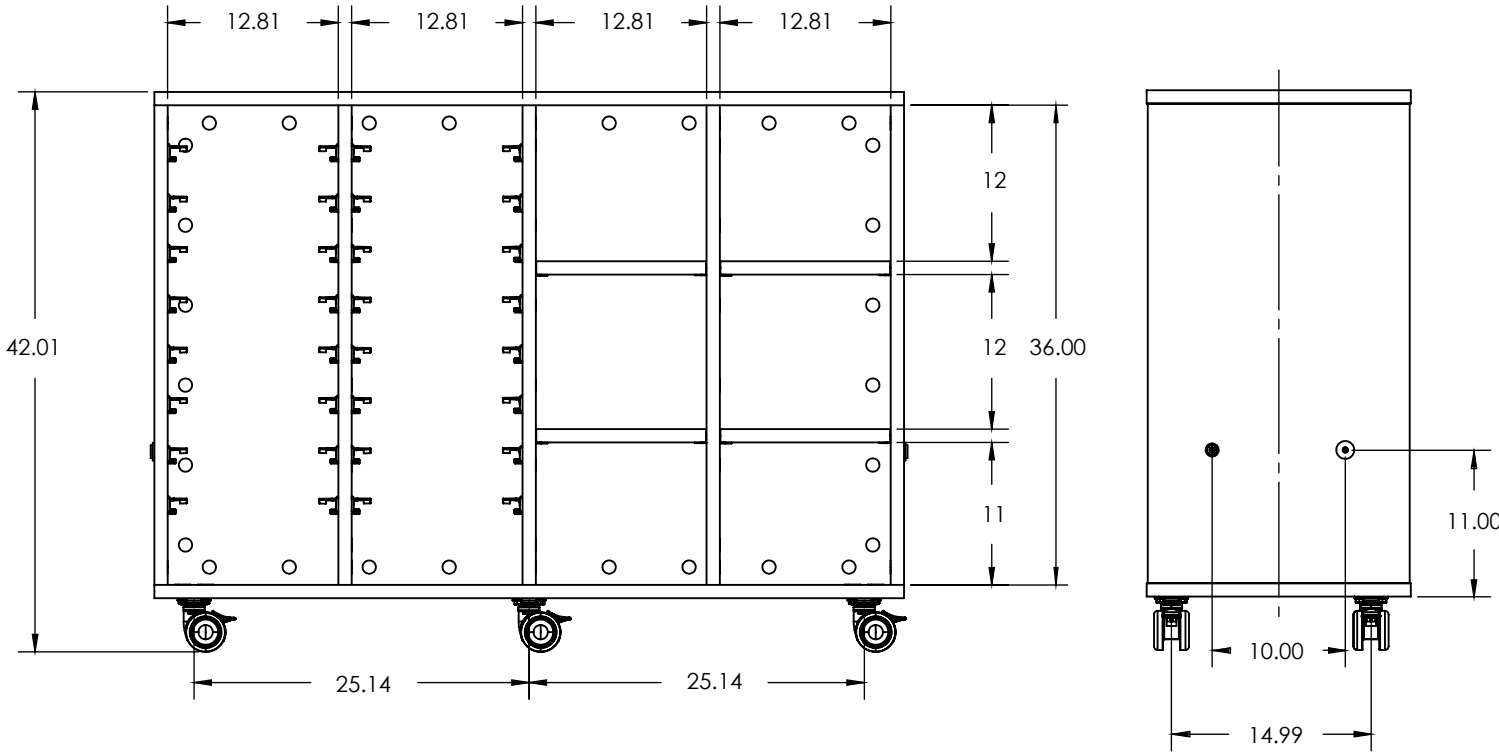

WithinReach Modular Storage

Case (Top, Base, Sides)

Type of material, Thickness: 1" Thermally Fused Laminate (TFL) over engineered wood core.

Edge band 2mm matching laminate: 2mm PVC edge banding applied to all exposed edges; banding color matches specified laminate surface.

Magnet Description: Magnets embedded within cabinet end panels allow adjacent units to align and magnetically couple when positioned side-by-side, while permitting separation without tools.

Weight capacity: 300-500 lbs maximum

WithinReach Modular Storage

All Shelves 42"x56"

MODEL	DESCRIPTION	HEIGHT "	WIDTH "	DEPTH "
MC4256-C	All Shelves	42.0"	56.0"	20.0"
MC4256D-C	All Shelves Multi Color	42.0"	56.0"	20.0"

WithinReach Modular Storage

Trays & Cubbies 42"x56"

MODEL	DESCRIPTION	HEIGHT "	WIDTH "	DEPTH "
MC4256-D	Trays & Cubbies Combos	42.0"	56.0"	20.0"
MC4256D-D	Trays & Cubbies Combos Multi Color	42.0"	56.0"	20.0"

WithinReach Modular Storage