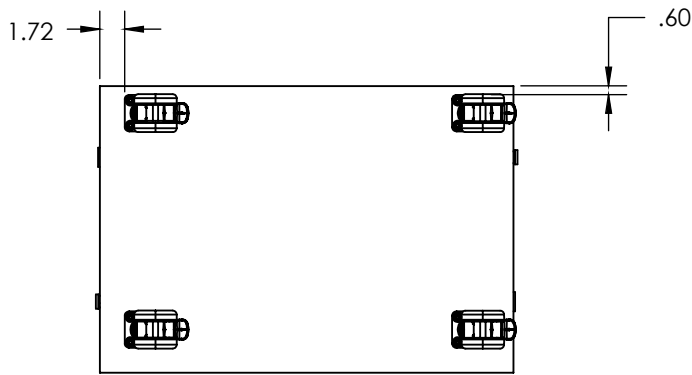

MODEL	DESCRIPTION	HEIGHT "	WIDTH "	DEPTH "
MC3042-D	Trays & Cubbies Combo	30.0"	42.0"	20.0"
MC3042D-D	Trays & Cubbies Multi Color	30.0"	42.0"	20.0"

WithinReach Modular Storage

Trays & Shelves 30"x42"

MODEL	DESCRIPTION	HEIGHT "	WIDTH "	DEPTH "
MC3042-E	Trays & Shelves Combo	30.0"	42.0"	20.0"
MC3042D-E	Trays & Shelves Combo Multi Color	30.0"	42.0"	20.0"

WithinReach Modular Storage Cubbies & Shelves 30"x42"

MODEL	DESCRIPTION	HEIGHT "	WIDTH "	DEPTH "
MC3042-F	Cubbies & Shelves Combo	30.0"	42.0"	20.0"
MC3042D-F	Cubbies & Shelves Combo Multi Color	30.0"	42.0"	20.0"

WithinReach Modular Storage

All Trays 30"x29"

MODEL	DESCRIPTION	HEIGHT "	WIDTH "	DEPTH "
MC3029-A	All Trays	30.0"	29.0"	20.0"
MC3029D-A	All Trays Multi Color	30.0"	29.0"	20.0"

WithinReach Modular Storage