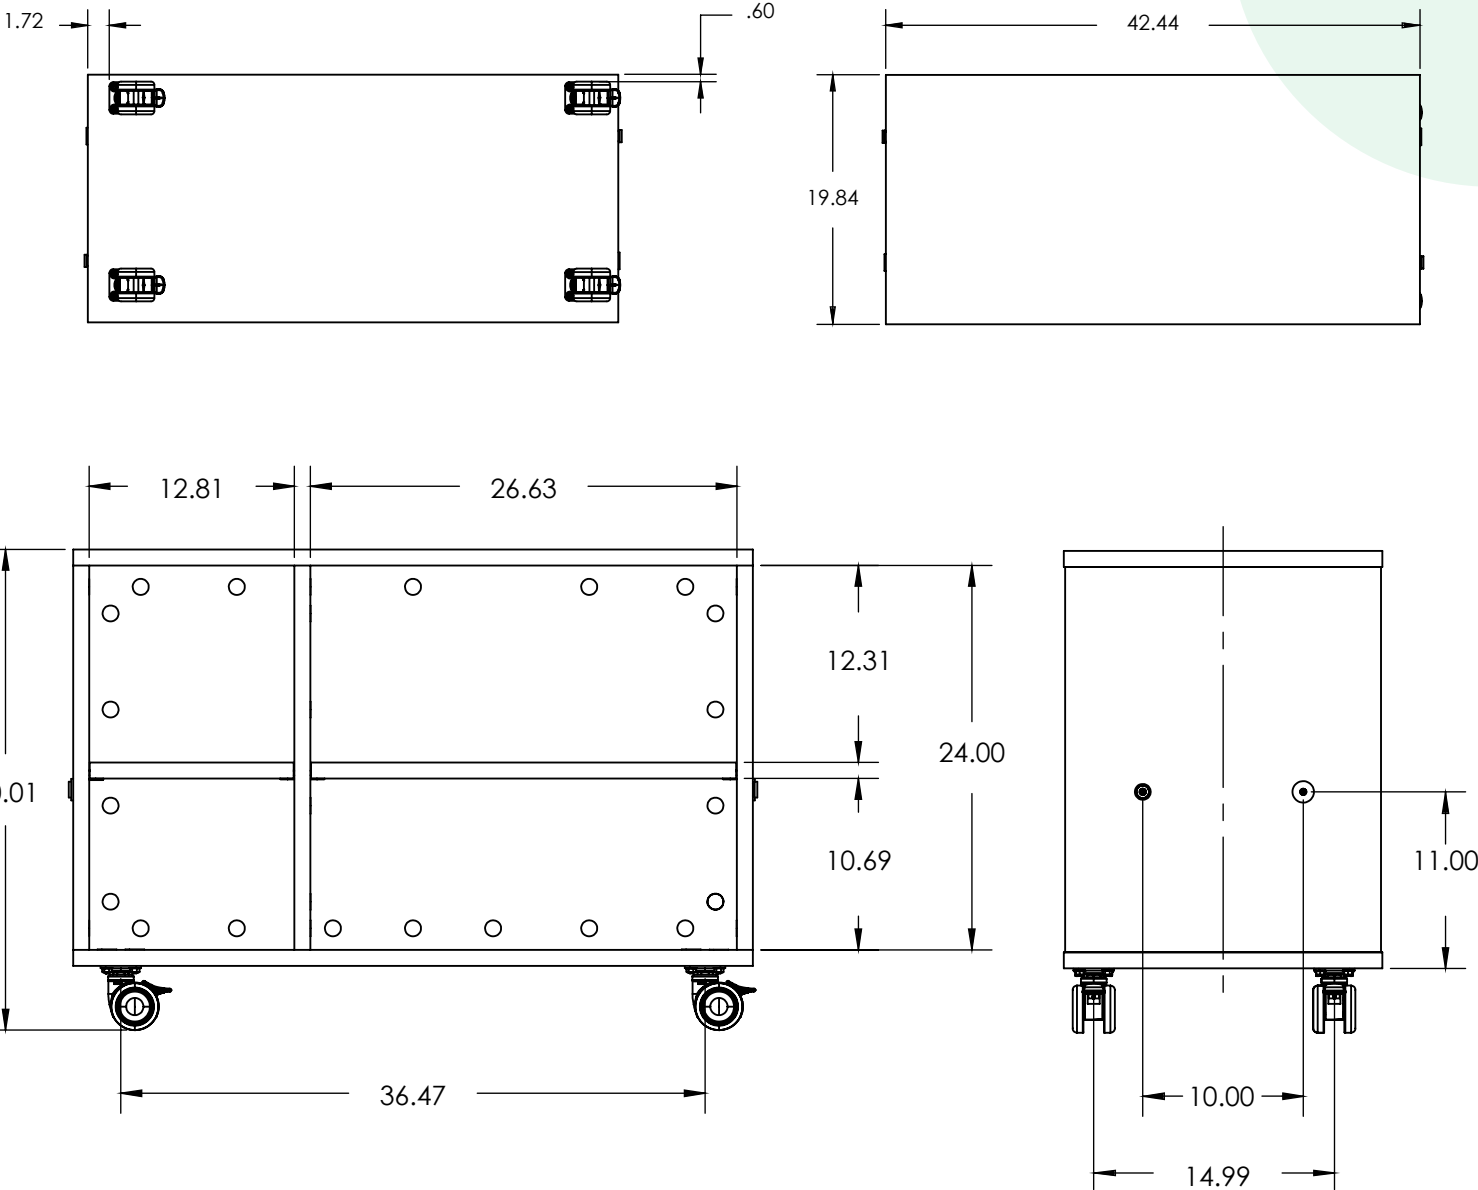

WithinReach Modular Storage Cubbies & Shelves 30"x42"

MODEL	DESCRIPTION	HEIGHT "	WIDTH "	DEPTH "
MC3042-F	Cubbies & Shelves Combo	30.0"	42.0"	20.0"
MC3042D-F	Cubbies & Shelves Combo | Multi Color	30.0"	42.0"	20.0"