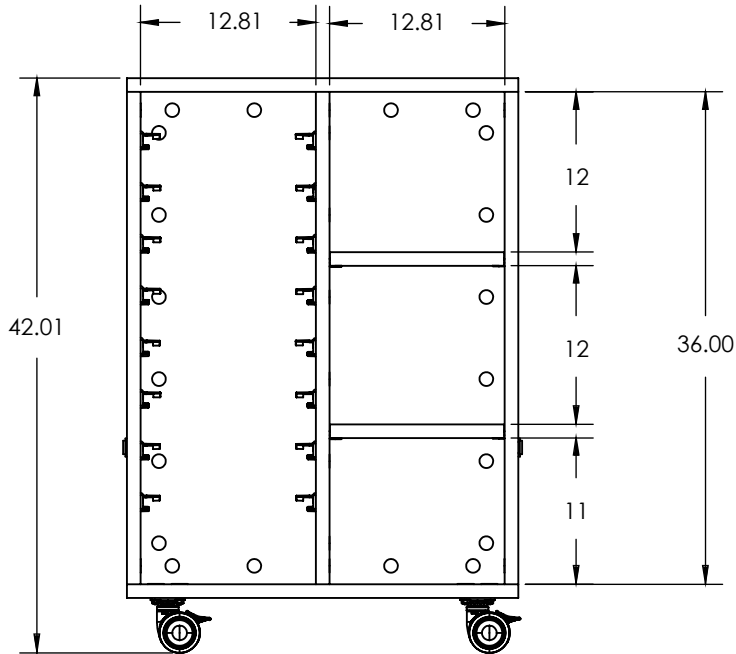

Magnet Description: Magnets embedded within cabinet end panels allow adjacent units to align and magnetically couple when positioned side-by-side, while permitting separation without tools.

Weight capacity: 300-500 lbs maximum

MODEL	DESCRIPTION	HEIGHT "	WIDTH "	DEPTH "
MC4229-A	All Trays	42.0"	29.0"	20.0"
MC4229D-A	All Trays Multi Color	42.0"	29.0"	20.0"

WithinReach Modular Storage

All Cubbies 42"x29"

MODEL	DESCRIPTION	HEIGHT "	WIDTH "	DEPTH "
MC4229-B	All Cubbies	42.0"	29.0"	20.0"
MC4229D-B	All Cubbies Multi Color	42.0"	29.0"	20.0"

WithinReach Modular Storage

All Shelves 42"x29"

MODEL	DESCRIPTION	HEIGHT "	WIDTH "	DEPTH "
MC4229-C	All Shelves	42.0"	29.0"	20.0"
MC4229D-C	All Shelves Multi Color	42.0"	29.0"	20.0"

WithinReach Modular Storage

Trays & Cubbies 42"x29"

MODEL	DESCRIPTION	HEIGHT "	WIDTH "	DEPTH "
MC4229-D	Trays & Cubbies Combo	42.0"	29.0"	20.0"
MC4229D-D	Trays & Cubbies Combo Multi Color	42.0"	29.0"	20.0"

WithinReach Modular Storage