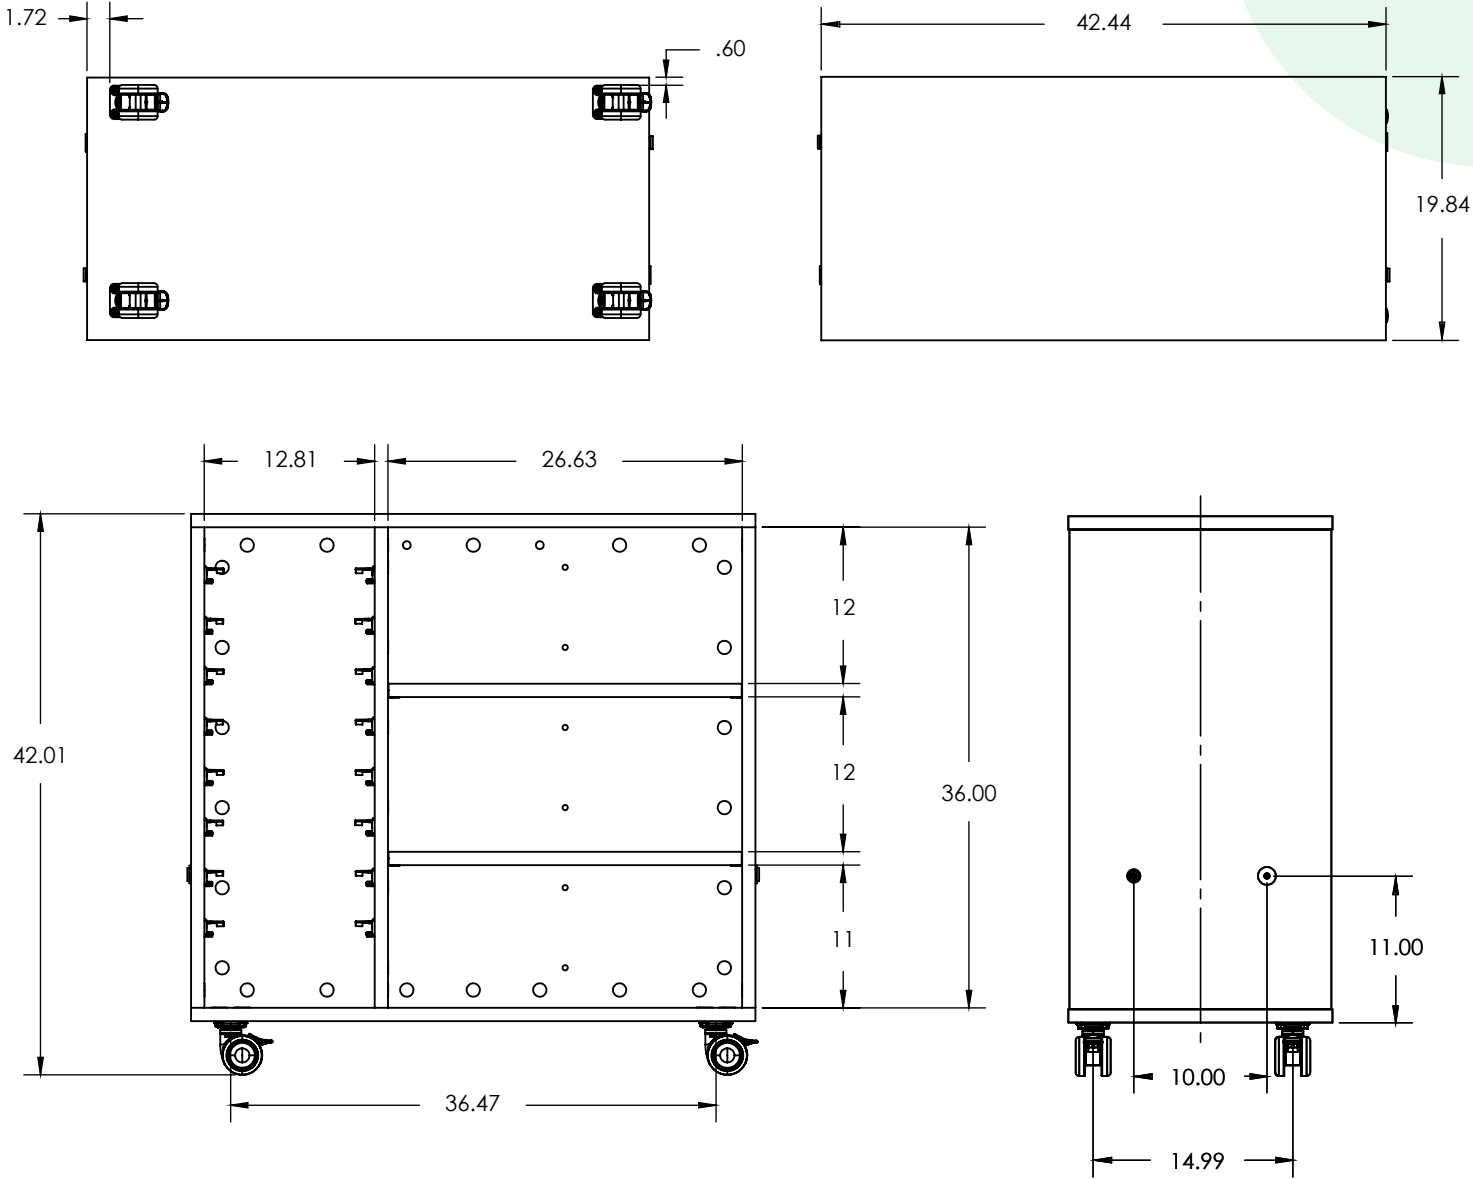

WithinReach Modular Storage

Case (Top, Base, Sides)

Type of material, Thickness: 1" Thermally Fused Laminate (TFL) over engineered wood core.

Edge band 2mm matching laminate: 2mm PVC edge banding applied to all exposed edges; banding color matches specified laminate surface.

Magnet Description: Magnets embedded within cabinet end panels allow adjacent units to align and magnetically couple when positioned side-by-side, while permitting separation without tools.

Weight capacity: 300-500 lbs maximum

Trays & Cubbies 42"x42"

MODEL	DESCRIPTION	HEIGHT "	WIDTH "	DEPTH "
MC4242-D	Trays & Cubbies Combo	42.0"	42.0"	20.0"
MC4242D-D	Trays & Cubbies Combo Multi Color	42.0"	42.0"	20.0"

WithinReach Modular Storage

Trays & Shelves 42"x42"

MODEL	DESCRIPTION	HEIGHT "	WIDTH "	DEPTH "
MC4242-E	Trays & Shelves Combo	42.0"	42.0"	20.0"
MC4242D-E	Trays & Shelves Combo Multi Color	42.0"	42.0"	20.0"

WithinReach Modular Storage Cubbies & Shelves 42"x42"