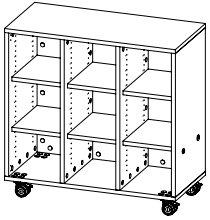

Trays & Shelves 42"x56"

MODEL	DESCRIPTION	HEIGHT "	WIDTH "	DEPTH "
MC4256-E	Trays & Shelves Combo	42.0"	56.0"	20.0"
MC4256D-E	Trays & Shelves Combo Multi Color	42.0"	56.0"	20.0"

WithinReach Modular Storage Cubbies & Shelves 42"x56"

MODEL	DESCRIPTION	HEIGHT "	WIDTH "	DEPTH "
MC4256-F	Cubbies & Shelves Combo	42.0"	56.0"	20.0"
MC4256D-F	Cubbies & Shelves Combo Multi Color	42.0"	56.0"	20.0"

WithinReach Modular Storage

All Trays 42"x42"

MODEL	DESCRIPTION	HEIGHT "	WIDTH "	DEPTH "
MC4242-A	All Trays	42.0"	42.0"	20.0"
MC4242D-A	All Trays Multi Color	42.0"	42.0"	20.0"

WithinReach Modular Storage

All Cubbies 42"x42"

MODEL	DESCRIPTION	HEIGHT "	WIDTH "	DEPTH "
MC4242-B	All Cubbies	42.0"	42.0"	20.0"
MC4242D-B	All Cubbies Multi Color	42.0"	42.0"	20.0"