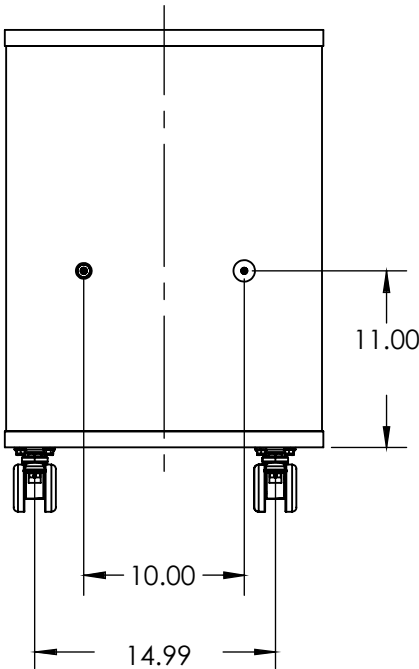

WithinReach Modular Storage

All Shelves 30"x42"

MODEL	DESCRIPTION	HEIGHT "	WIDTH "	DEPTH "
MC3042-C	All Shelves	30.0"	42.0"	20.0"
MC3042D-C	All Shelves Multi Color	30.0"	42.0"	20.0"

WithinReach Modular Storage Trays & Cubbies 30"x42"

MODEL	DESCRIPTION	HEIGHT "	WIDTH "	DEPTH "
MC3042-D	Trays & Cubbies Combo	30.0"	42.0"	20.0"
MC3042D-D	Trays & Cubbies Multi Color	30.0"	42.0"	20.0"

WithinReach Modular Storage

Trays & Shelves 30"x42"

MODEL	DESCRIPTION	HEIGHT "	WIDTH "	DEPTH "
MC3042-E	Trays & Shelves Combo	30.0"	42.0"	20.0"
MC3042D-E	Trays & Shelves Combo Multi Color	30.0"	42.0"	20.0"