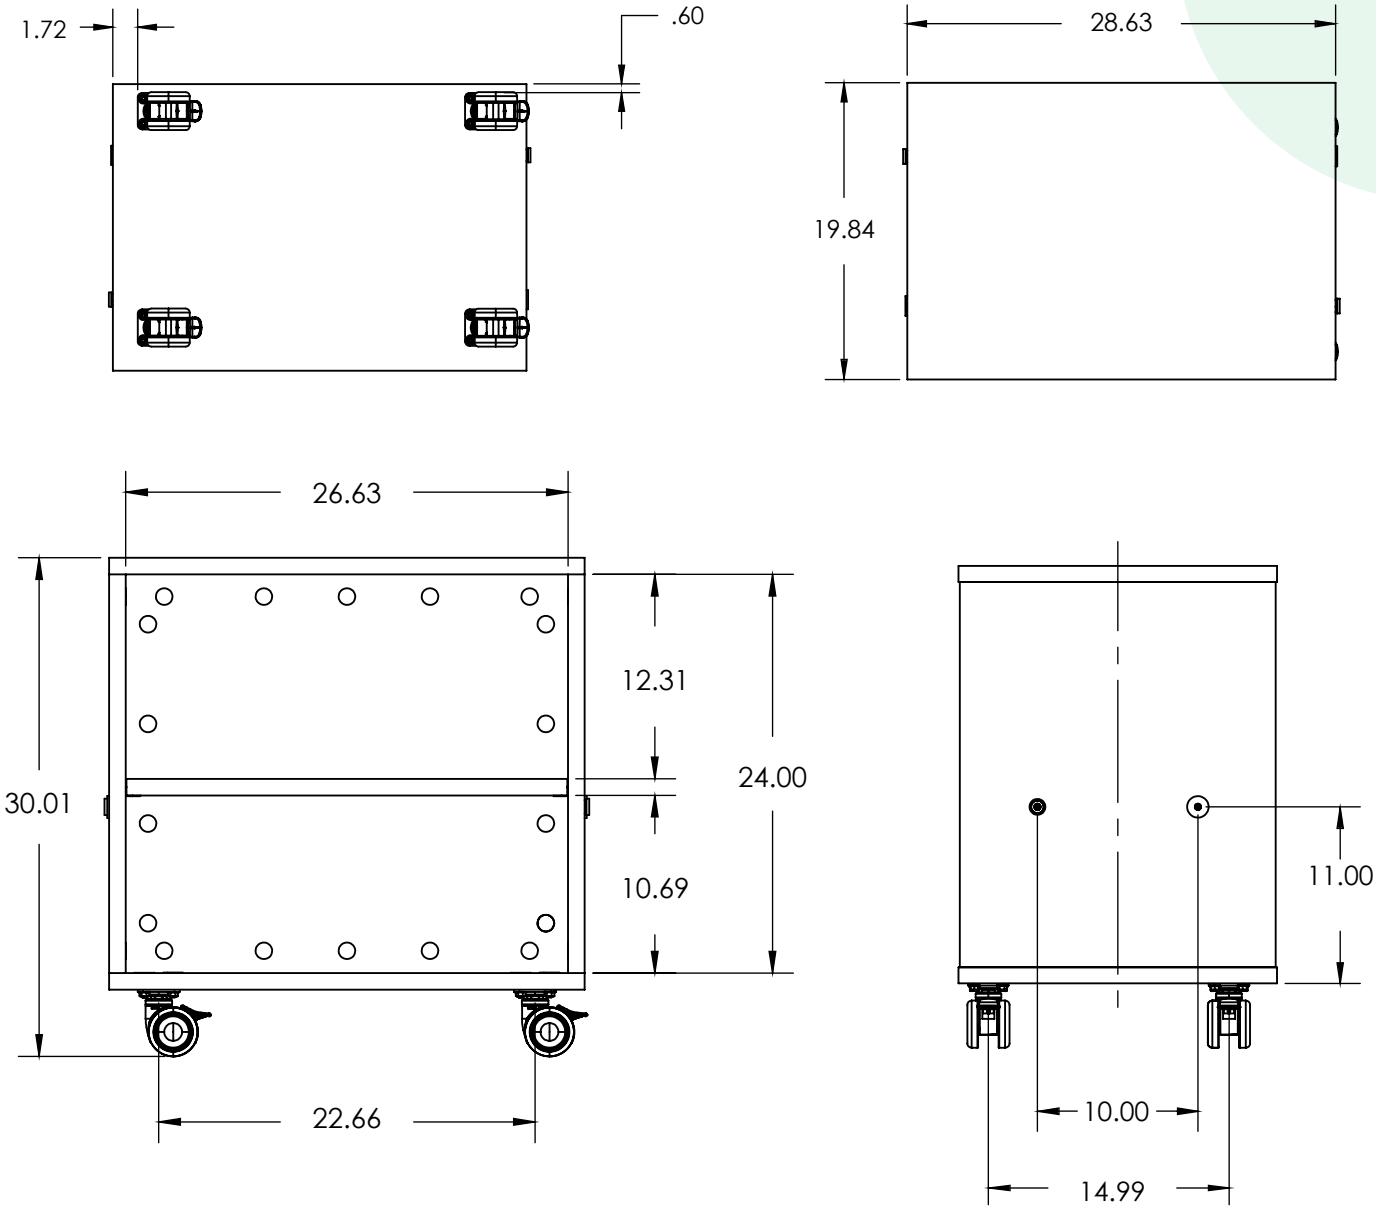

WithinReach Modular Storage

All Trays 30"x29"

MODEL	DESCRIPTION	HEIGHT "	WIDTH "	DEPTH "
MC3029-A	All Trays	30.0"	29.0"	20.0"
MC3029D-A	All Trays Multi Color	30.0"	29.0"	20.0"

WithinReach Modular Storage

All Cubbies 30"x29"

MODEL	DESCRIPTION	HEIGHT "	WIDTH "	DEPTH "
MC3029-B	All Cubbies	30.0"	29.0"	20.0"
MC3029D-B	All Cubbies Multi Color	30.0"	29.0"	20.0"

WithinReach Modular Storage

All Shelves 30"x29"

MODEL	DESCRIPTION	HEIGHT "	WIDTH "	DEPTH "
MC3029-C	All Shelves	30.0"	29.0"	20.0"
MC3029D-C	All Shelves Multi Color	30.0"	29.0"	20.0"

WithinReach Modular Storage

Trays & Cubbies 30"x29"

MODEL	DESCRIPTION	HEIGHT "	WIDTH "	DEPTH "
MC3029-D	Trays & Cubbies Combo	30.0"	29.0"	20.0"
MC3029D-D	Trays & Cubbies Combo Multi Color	30.0"	29.0"	20.0"