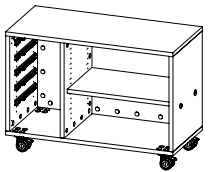

Magnet Description: Magnets embedded within cabinet end panels allow adjacent units to align and magnetically couple when positioned side-by-side, while permitting separation without tools.

Weight capacity: 300-500 lbs maximum

WithinReach Modular Storage

All Shelves 30"x42"

MODEL	DESCRIPTION	HEIGHT "	WIDTH "	DEPTH "
MC3042-C	All Shelves	30.0"	42.0"	20.0"
MC3042D-C	All Shelves Multi Color	30.0"	42.0"	20.0"

WithinReach Modular Storage Trays & Cubbies 30"x42"

MODEL	DESCRIPTION	HEIGHT "	WIDTH "	DEPTH "
MC3042-D	Trays & Cubbies Combo	30.0"	42.0"	20.0"
MC3042D-D	Trays & Cubbies Multi Color	30.0"	42.0"	20.0"

WithinReach Modular Storage

Trays & Shelves 30"x42"

MODEL	DESCRIPTION	HEIGHT "	WIDTH "	DEPTH "
MC3042-E	Trays & Shelves Combo	30.0"	42.0"	20.0"
MC3042D-E	Trays & Shelves Combo Multi Color	30.0"	42.0"	20.0"