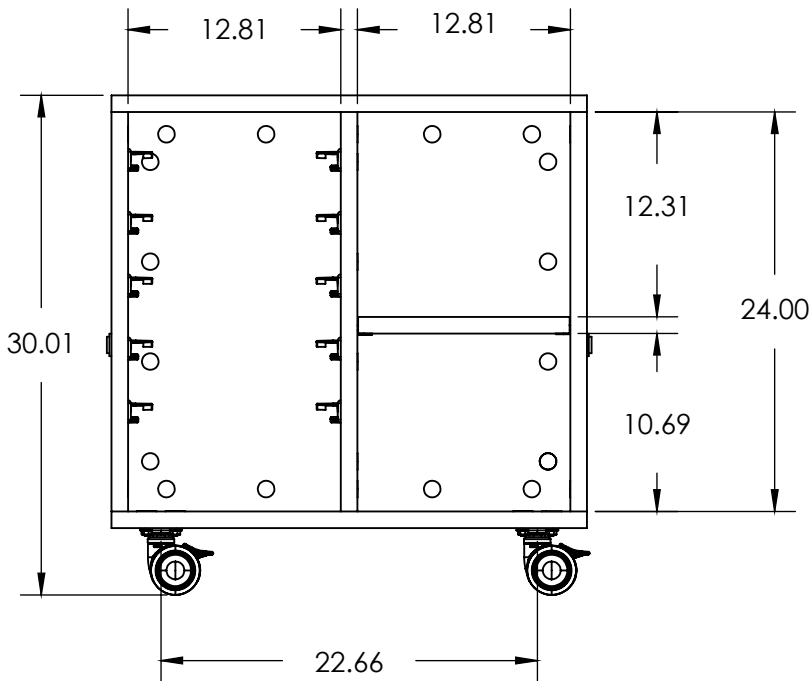

WithinReach Modular Storage

All Trays 30"x29"

MODEL	DESCRIPTION	HEIGHT "	WIDTH "	DEPTH "
MC3029-A	All Trays	30.0"	29.0"	20.0"
MC3029D-A	All Trays Multi Color	30.0"	29.0"	20.0"

WithinReach Modular Storage

All Cubbies 30"x29"

MODEL	DESCRIPTION	HEIGHT "	WIDTH "	DEPTH "
MC3029-B	All Cubbies	30.0"	29.0"	20.0"
MC3029D-B	All Cubbies Multi Color	30.0"	29.0"	20.0"

WithinReach Modular Storage

All Shelves 30"x29"

MODEL	DESCRIPTION	HEIGHT "	WIDTH "	DEPTH "
MC3029-C	All Shelves	30.0"	29.0"	20.0"
MC3029D-C	All Shelves Multi Color	30.0"	29.0"	20.0"

WithinReach Modular Storage

Trays & Cubbies 30"x29"

MODEL	DESCRIPTION	HEIGHT "	WIDTH "	DEPTH "
MC3029-D	Trays & Cubbies Combo	30.0"	29.0"	20.0"
MC3029D-D	Trays & Cubbies Combo Multi Color	30.0"	29.0"	20.0"