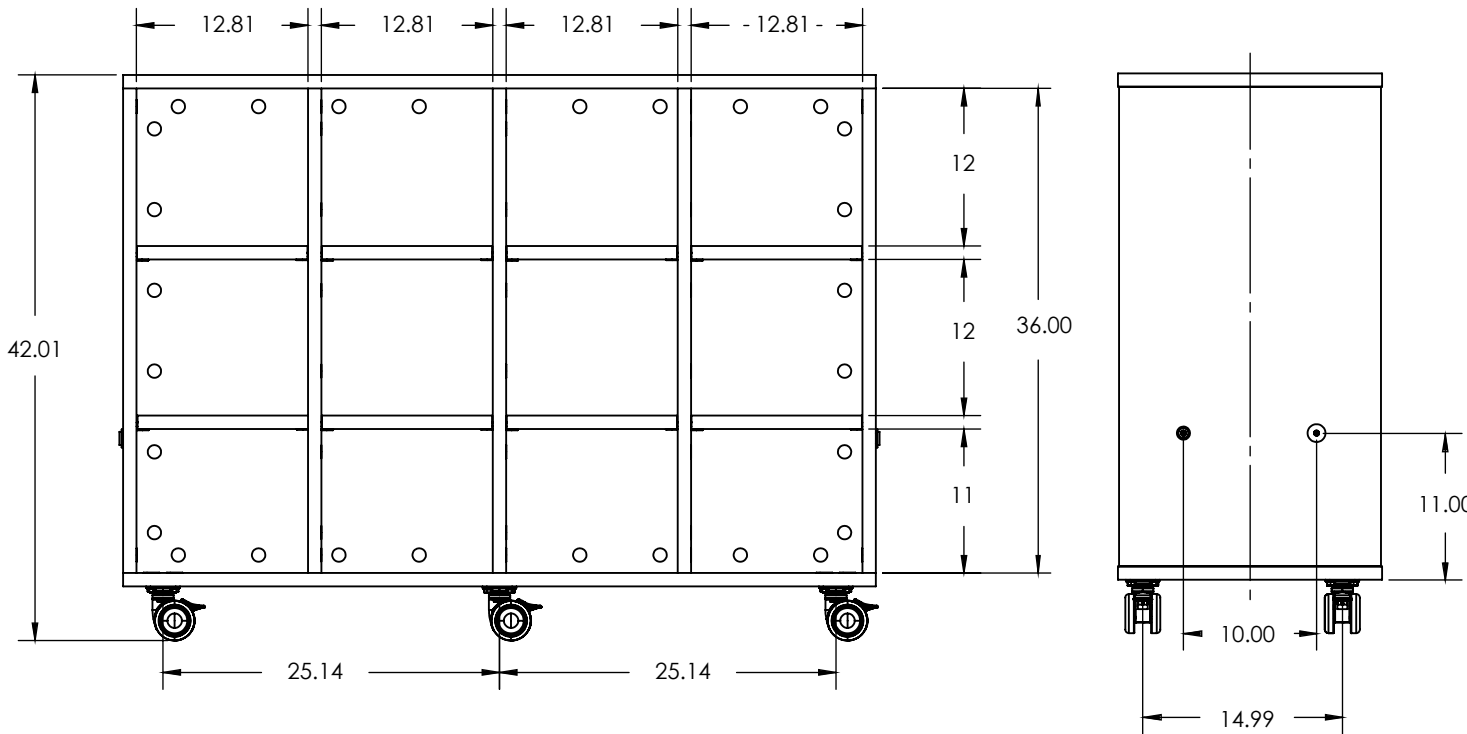

WithinReach Modular Storage

Case (Top, Base, Sides)

Type of material, Thickness: 1" Thermally Fused Laminate (TFL) over engineered wood core.

Edge band 2mm matching laminate: 2mm PVC edge banding applied to all exposed edges; banding color matches specified laminate surface.

All Trays 42"x56"

MODEL	DESCRIPTION	HEIGHT "	WIDTH "	DEPTH "
MC4256-A	All Trays	42.0"	56.0"	20.0"
MC4256D-A	All Trays Multi Color	42.0"	56.0"	20.0"

WithinReach Modular Storage

All Cubbies 42"x56"

MODEL	DESCRIPTION	HEIGHT "	WIDTH "	DEPTH "
MC4256-B	All Cubbies	42.0"	56.0"	20.0"
MC4256D-B	All Cubbies Multi Color	42.0"	56.0"	20.0"

WithinReach Modular Storage

All Shelves 42"x56"

MODEL	DESCRIPTION	HEIGHT "	WIDTH "	DEPTH "
MC4256-C	All Shelves	42.0"	56.0"	20.0"
MC4256D-C	All Shelves Multi Color	42.0"	56.0"	20.0"

WithinReach Modular Storage