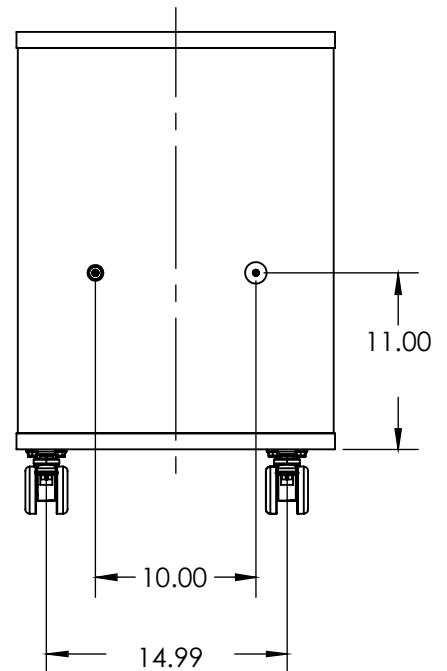

MODEL	DESCRIPTION	HEIGHT "	WIDTH "	DEPTH "
MC3042-D	Trays & Cubbies Combo	30.0"	42.0"	20.0"
MC3042D-D	Trays & Cubbies Multi Color	30.0"	42.0"	20.0"

WithinReach Modular Storage

Trays & Shelves 30"x42"

MODEL	DESCRIPTION	HEIGHT "	WIDTH "	DEPTH "
MC3042-E	Trays & Shelves Combo	30.0"	42.0"	20.0"
MC3042D-E	Trays & Shelves Combo Multi Color	30.0"	42.0"	20.0"

WithinReach Modular Storage Cubbies & Shelves 30"x42"

MODEL	DESCRIPTION	HEIGHT "	WIDTH "	DEPTH "
MC3042-F	Cubbies & Shelves Combo	30.0"	42.0"	20.0"
MC3042D-F	Cubbies & Shelves Combo Multi Color	30.0"	42.0"	20.0"

WithinReach Modular Storage

All Trays 30"x29"

MODEL	DESCRIPTION	HEIGHT "	WIDTH "	DEPTH "
MC3029-A	All Trays	30.0"	29.0"	20.0"
MC3029D-A	All Trays Multi Color	30.0"	29.0"	20.0"

WithinReach Modular Storage