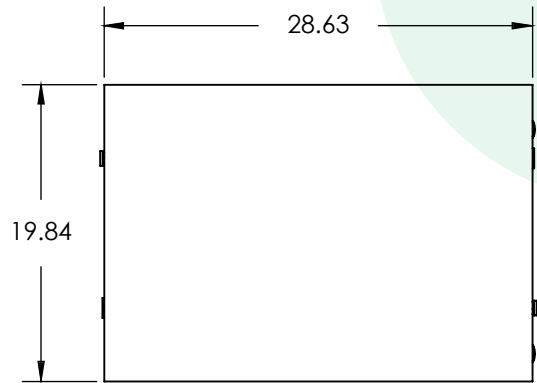

MODEL	DESCRIPTION	HEIGHT "	WIDTH "	DEPTH "
MC3042-D	Trays & Cubbies Combo	30.0"	42.0"	20.0"
MC3042D-D	Trays & Cubbies Multi Color	30.0"	42.0"	20.0"

WithinReach Modular Storage

Trays & Shelves 30"x42"

MODEL	DESCRIPTION	HEIGHT "	WIDTH "	DEPTH "
MC3042-E	Trays & Shelves Combo	30.0"	42.0"	20.0"
MC3042D-E	Trays & Shelves Combo Multi Color	30.0"	42.0"	20.0"

WithinReach Modular Storage Cubbies & Shelves 30"x42"

MODEL	DESCRIPTION	HEIGHT "	WIDTH "	DEPTH "
MC3042-F	Cubbies & Shelves Combo	30.0"	42.0"	20.0"
MC3042D-F	Cubbies & Shelves Combo Multi Color	30.0"	42.0"	20.0"

WithinReach Modular Storage

All Trays 30"x29"

MODEL	DESCRIPTION	HEIGHT "	WIDTH "	DEPTH "
MC3029-A	All Trays	30.0"	29.0"	20.0"
MC3029D-A	All Trays Multi Color	30.0"	29.0"	20.0"

WithinReach Modular Storage