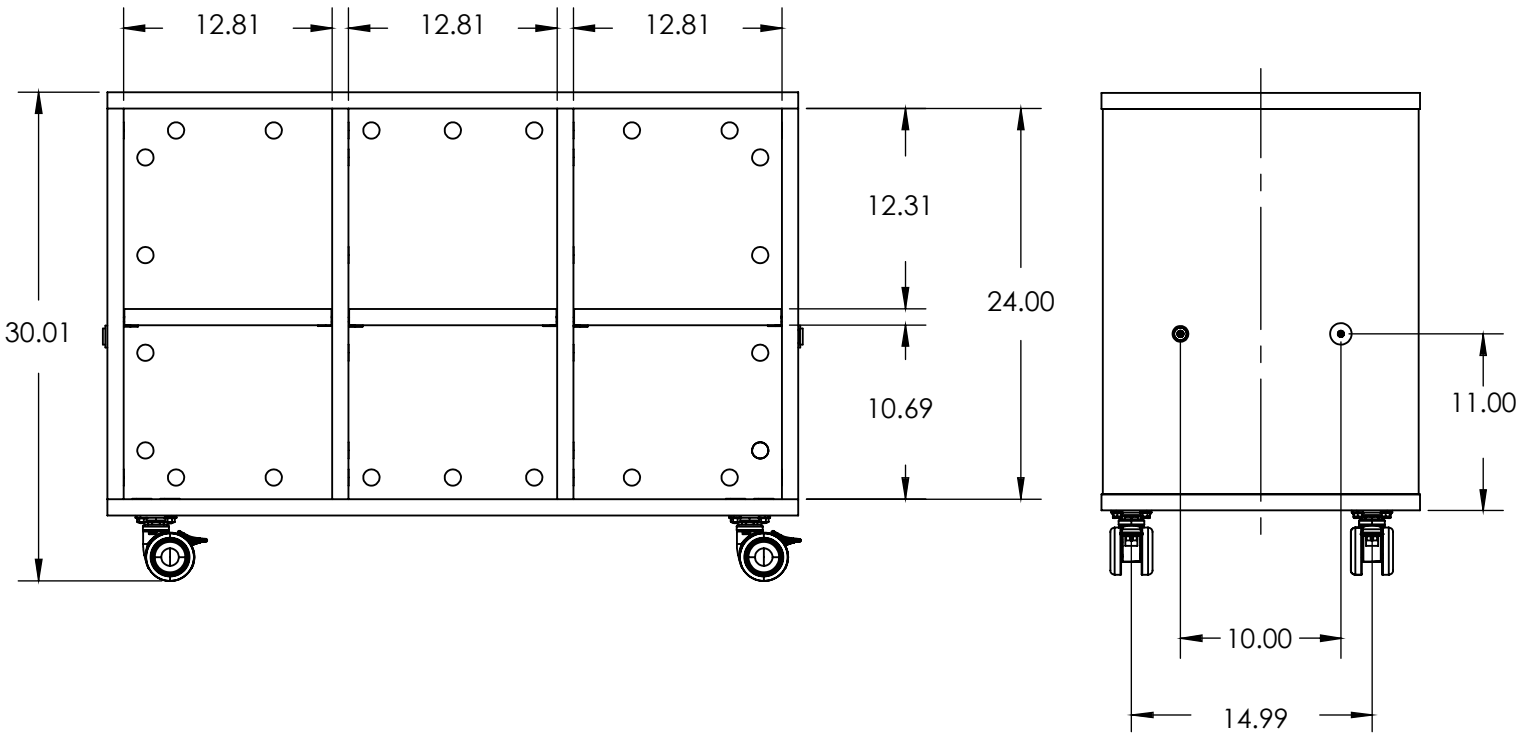

WithinReach Modular Storage

All Cubbies 30"x42"

MODEL	DESCRIPTION	HEIGHT "	WIDTH "	DEPTH "
MC3042-B	All Cubbies	30.0"	42.0"	20.0"
MC3042D-B	All Cubbies | Multi Color	30.0"	42.0"	20.0"