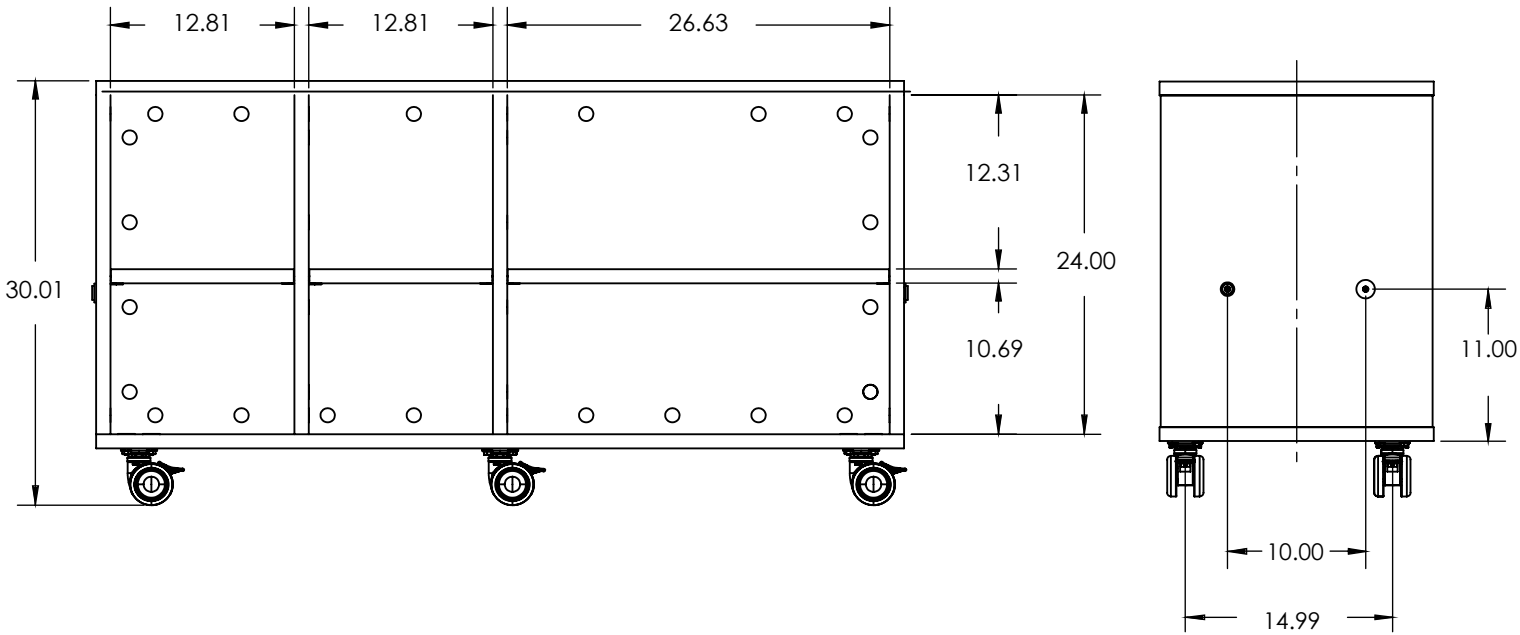

Magnet Description: Magnets embedded within cabinet end panels allow adjacent units to align and magnetically couple when positioned side-by-side, while permitting separation without tools.

Weight capacity: 300-500 lbs maximum

WithinReach Modular Storage

All Shelves 30"x56"

MODEL	DESCRIPTION	HEIGHT "	WIDTH "	DEPTH "
MC3056-C	All Shelves	30.0"	56.0"	20.0"
MC3056D-C	All Shelves Multi Color	30.0"	56.0"	20.0"

WithinReach Modular Storage Trays & Cubbies 30"x56"

MODEL	DESCRIPTION	HEIGHT "	WIDTH "	DEPTH "
MC3056-D	Trays & Cubbies Combo	30.0"	56.0"	20.0"
MC3056D-D	Trays & Cubbies Combo Multi Color	30.0"	56.0"	20.0"

WithinReach Modular Storage Trays & Shelves 30"x56"

MODEL	DESCRIPTION	HEIGHT "	WIDTH "	DEPTH "
MC3056-E	Trays & Shelves Combo	30.0"	56.0"	20.0"
MC3056-E	Trays & Shelves Combo Multi Color	30.0"	56.0"	20.0"

WithinReach Modular Storage

Cubbies & Shelves 30"x56"