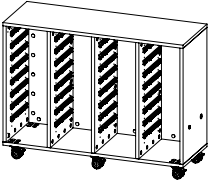

WithinReach Modular Storage

All Trays 42"x56"