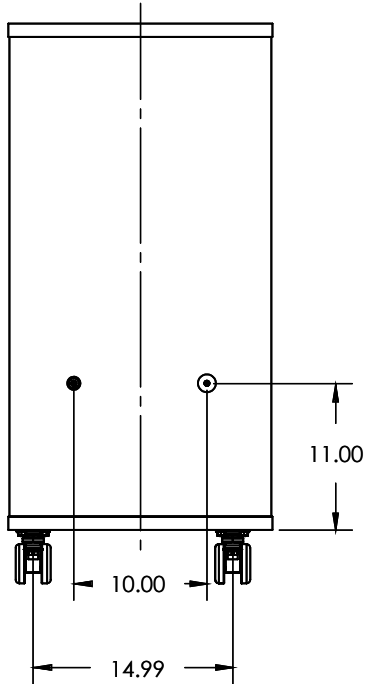

Trays & Cubbies 42"x42"

MODEL	DESCRIPTION	HEIGHT "	WIDTH "	DEPTH "
MC4242-D	Trays & Cubbies Combo	42.0"	42.0"	20.0"
MC4242D-D	Trays & Cubbies Combo Multi Color	42.0"	42.0"	20.0"

WithinReach Modular Storage

Trays & Shelves 42"x42"

MODEL	DESCRIPTION	HEIGHT "	WIDTH "	DEPTH "
MC4242-E	Trays & Shelves Combo	42.0"	42.0"	20.0"
MC4242D-E	Trays & Shelves Combo Multi Color	42.0"	42.0"	20.0"

WithinReach Modular Storage Cubbies & Shelves 42"x42"

MODEL	DESCRIPTION	HEIGHT "	WIDTH "	DEPTH "
MC4242-F	Cubbies & Shelves Combo	42.0"	42.0"	20.0"
MC4242D-F	Cubbies & Shelves Combo Multi Color	42.0"	42.0"	20.0"

WithinReach Modular Storage

All Trays 42"x29"

MODEL	DESCRIPTION	HEIGHT "	WIDTH "	DEPTH "
MC4229-A	All Trays	42.0"	29.0"	20.0"
MC4229D-A	All Trays Multi Color	42.0"	29.0"	20.0"

WithinReach Modular Storage

All Cubbies 42"x29"

MODEL	DESCRIPTION	HEIGHT "	WIDTH "	DEPTH "
MC4229-B	All Cubbies	42.0"	29.0"	20.0"
MC4229D-B	All Cubbies Multi Color	42.0"	29.0"	20.0"