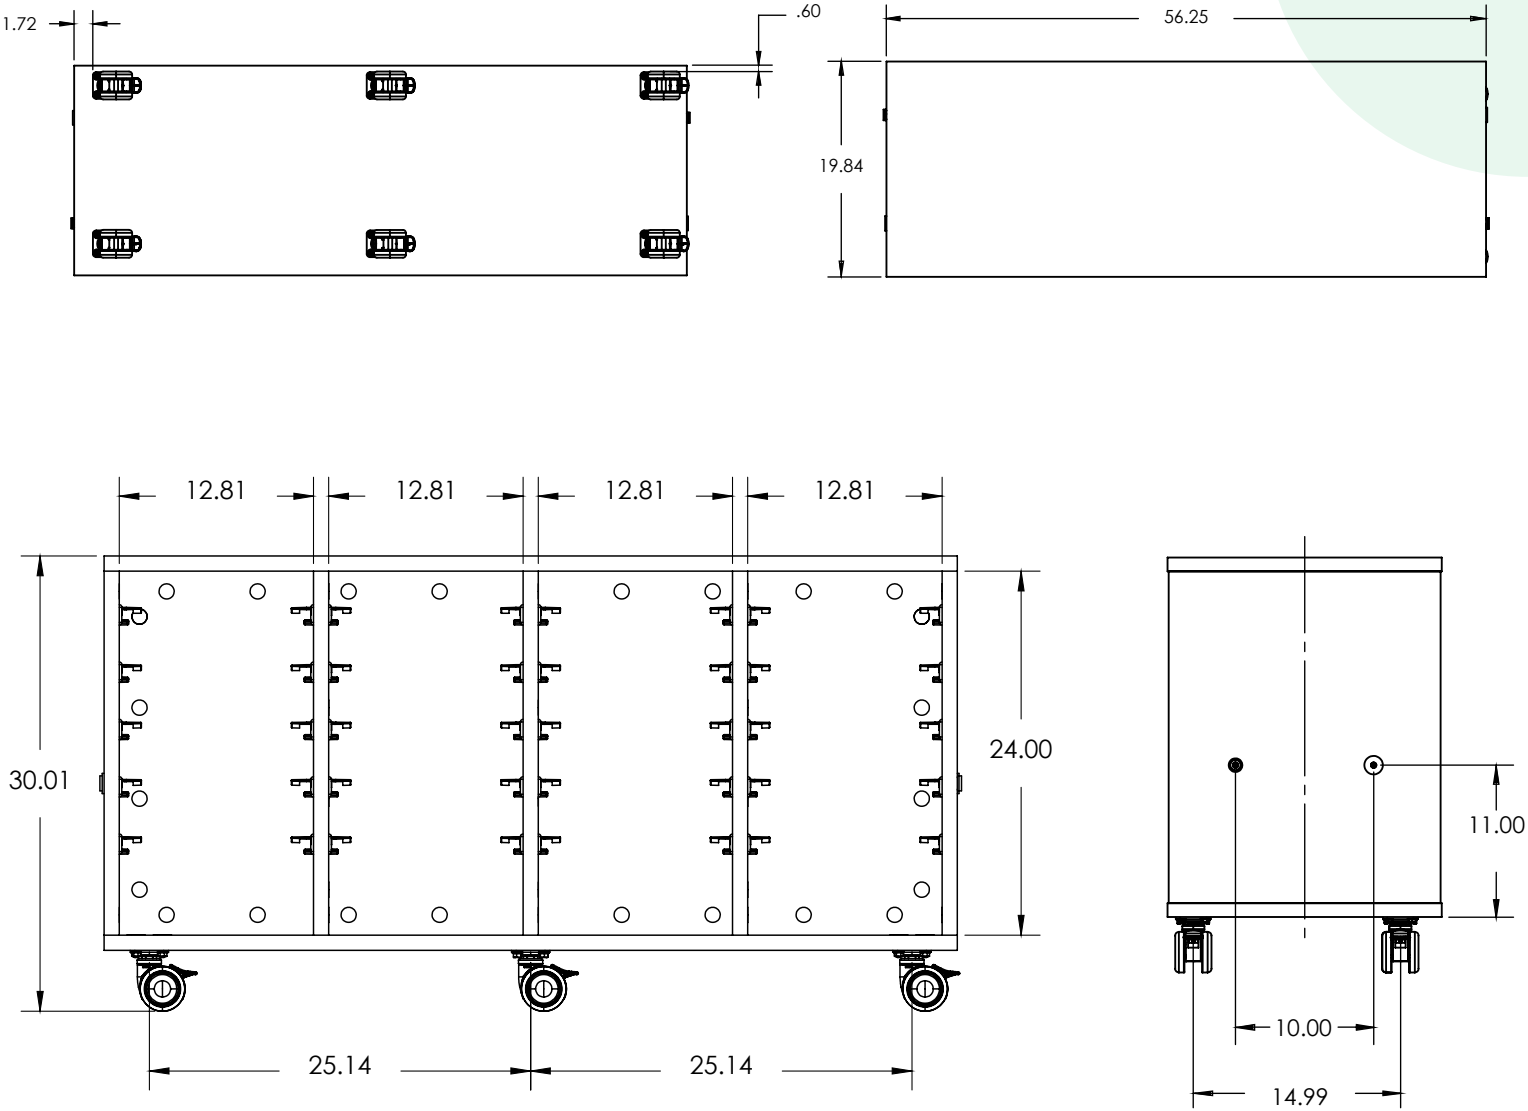

WithinReach Modular Storage

Case (Top, Base, Sides)

Type of material, Thickness: 1" Thermally Fused Laminate (TFL) over engineered wood core.

Edge band 2mm matching laminate: 2mm PVC edge banding applied to all exposed edges; banding color matches specified laminate surface.

Magnet Description: Magnets embedded within cabinet end panels allow adjacent units to align and magnetically couple when positioned side-by-side, while permitting separation without tools.

Weight capacity: 300-500 lbs maximum

Trays & Cubbies 42"x29"

MODEL	DESCRIPTION	HEIGHT "	WIDTH "	DEPTH "
MC4229-D	Trays & Cubbies Combo	42.0"	29.0"	20.0"
MC4229D-D	Trays & Cubbies Combo Multi Color	42.0"	29.0"	20.0"

WithinReach Modular Storage

All Trays 30"x56"

MODEL	DESCRIPTION	HEIGHT "	WIDTH "	DEPTH "
MC3056-A	All Trays	30.0"	56.0"	20.0"
MC3056D-A	All Trays Multi Color	30.0"	56.0"	20.0"

WithinReach Modular Storage

All Cubbies 30"x56"

MODEL	DESCRIPTION	HEIGHT "	WIDTH "	DEPTH "
MC3056-B	All Cubbies	30.0"	56.0"	20.0"
MC3056D-B	All Cubbies Multi Color	30.0"	56.0"	20.0"