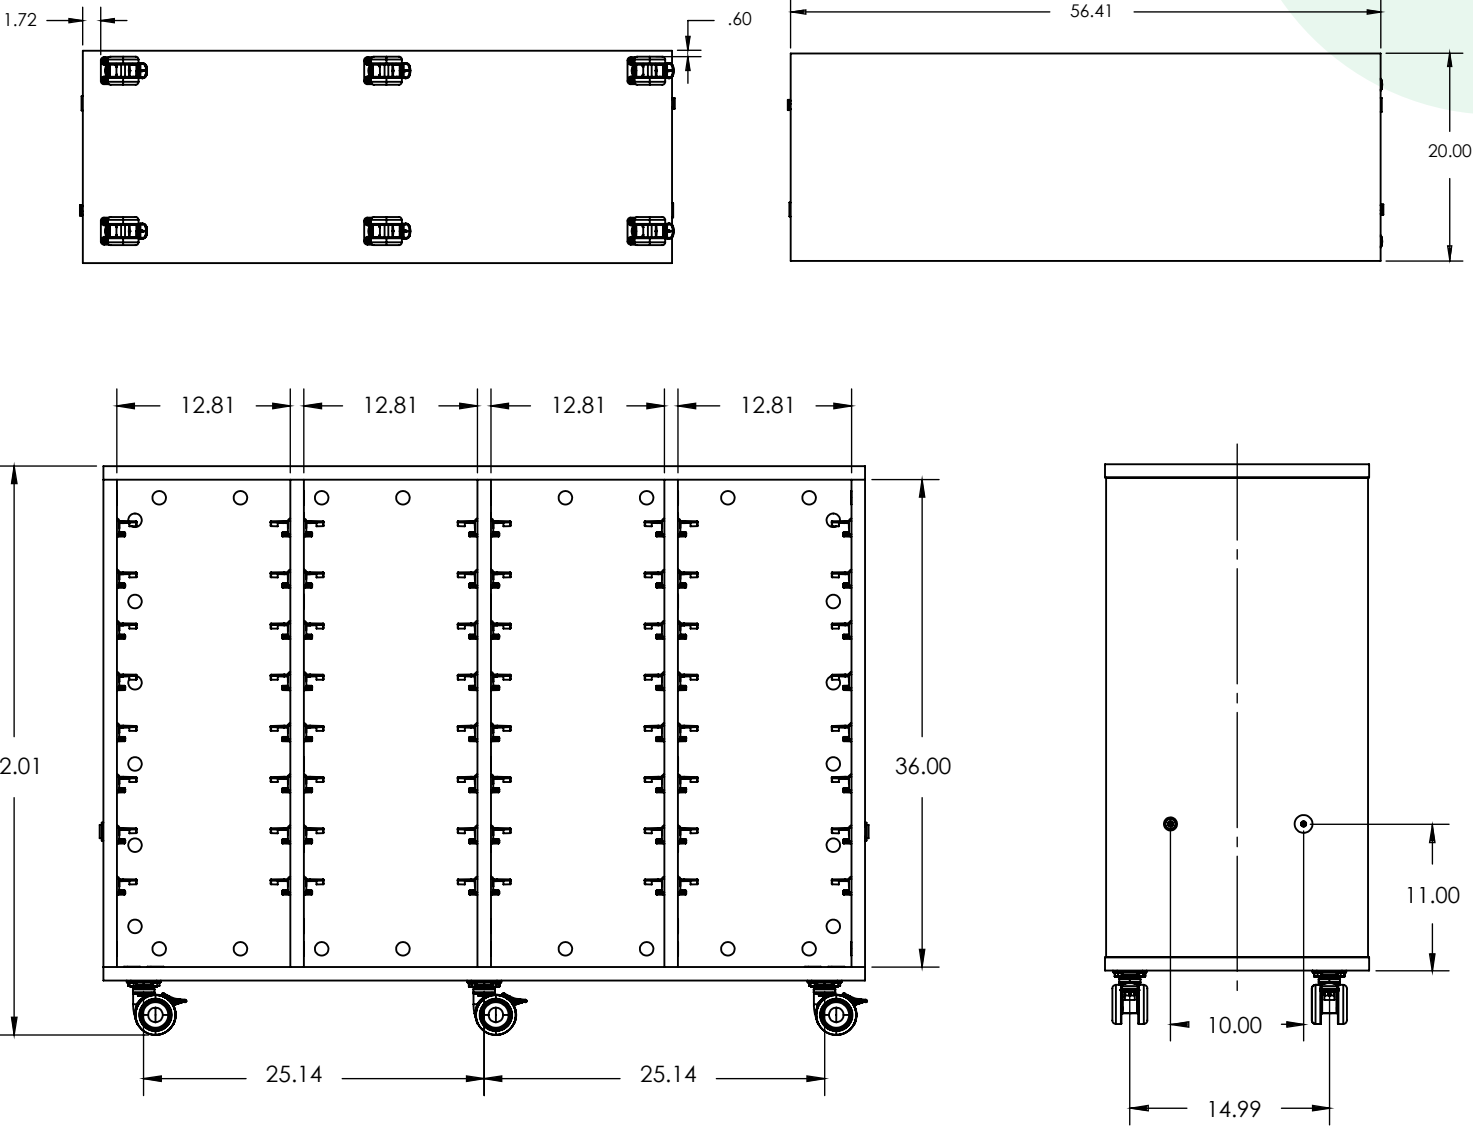

WithinReach Modular Storage

All Trays 42"x56"

MODEL	DESCRIPTION	HEIGHT "	WIDTH "	DEPTH "
MC4256-A	All Trays	42.0"	56.0"	20.0"
MC4256D-A	All Trays | Multi Color	42.0"	56.0"	20.0"