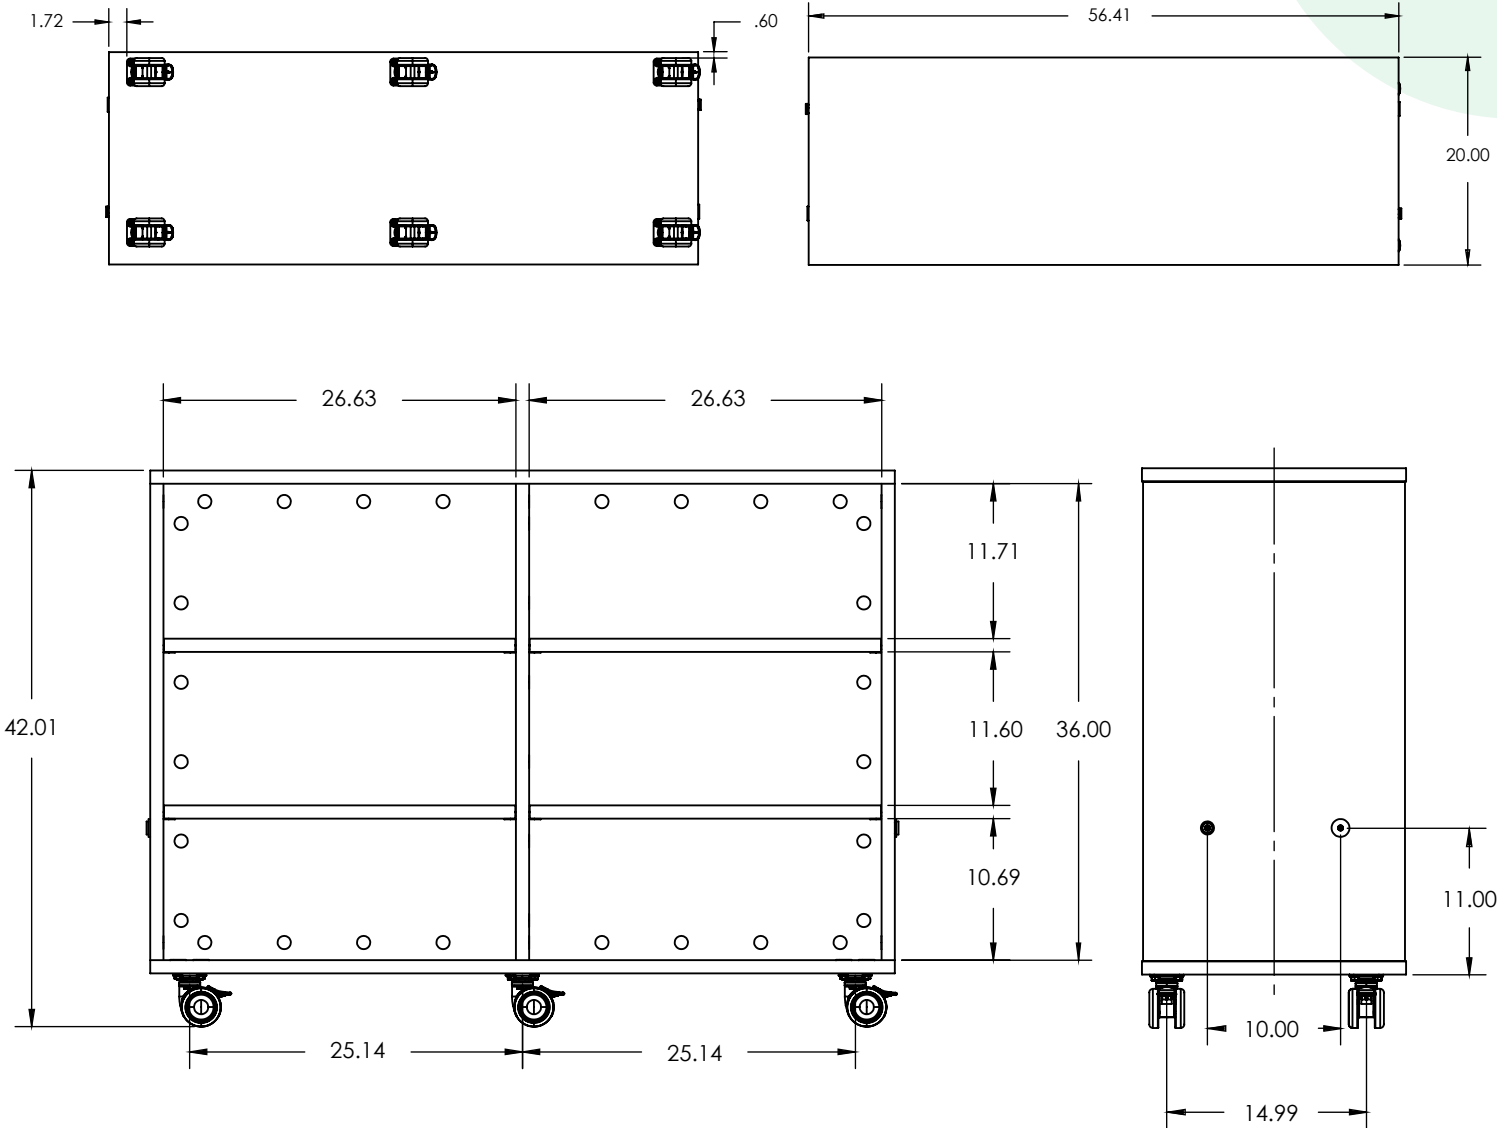

WithinReach Modular Storage

Case (Top, Base, Sides)

Type of material, Thickness: 1" Thermally Fused Laminate (TFL) over engineered wood core.

Edge band 2mm matching laminate: 2mm PVC edge banding applied to all exposed edges; banding color matches specified laminate surface.

All Trays 42"x56"

MODEL	DESCRIPTION	HEIGHT "	WIDTH "	DEPTH "
MC4256-A	All Trays	42.0"	56.0"	20.0"
MC4256D-A	All Trays Multi Color	42.0"	56.0"	20.0"

WithinReach Modular Storage

All Cubbies 42"x56"

MODEL	DESCRIPTION	HEIGHT "	WIDTH "	DEPTH "
MC4256-B	All Cubbies	42.0"	56.0"	20.0"
MC4256D-B	All Cubbies Multi Color	42.0"	56.0"	20.0"

WithinReach Modular Storage

All Shelves 42"x56"

MODEL	DESCRIPTION	HEIGHT "	WIDTH "	DEPTH "
MC4256-C	All Shelves	42.0"	56.0"	20.0"
MC4256D-C	All Shelves Multi Color	42.0"	56.0"	20.0"

WithinReach Modular Storage