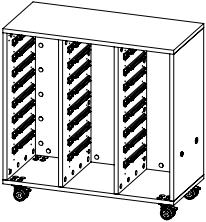

Trays & Cubbies 42"x56"

MODEL	DESCRIPTION	HEIGHT "	WIDTH "	DEPTH "
MC4256-D	Trays & Cubbies Combos	42.0"	56.0"	20.0"
MC4256D-D	Trays & Cubbies Combos Multi Color	42.0"	56.0"	20.0"

WithinReach Modular Storage

Trays & Shelves 42"x56"

MODEL	DESCRIPTION	HEIGHT "	WIDTH "	DEPTH "
MC4256-E	Trays & Shelves Combo	42.0"	56.0"	20.0"
MC4256D-E	Trays & Shelves Combo Multi Color	42.0"	56.0"	20.0"

WithinReach Modular Storage Cubbies & Shelves 42"x56"

MODEL	DESCRIPTION	HEIGHT "	WIDTH "	DEPTH "
MC4256-F	Cubbies & Shelves Combo	42.0"	56.0"	20.0"
MC4256D-F	Cubbies & Shelves Combo Multi Color	42.0"	56.0"	20.0"

WithinReach Modular Storage

All Trays 42"x42"