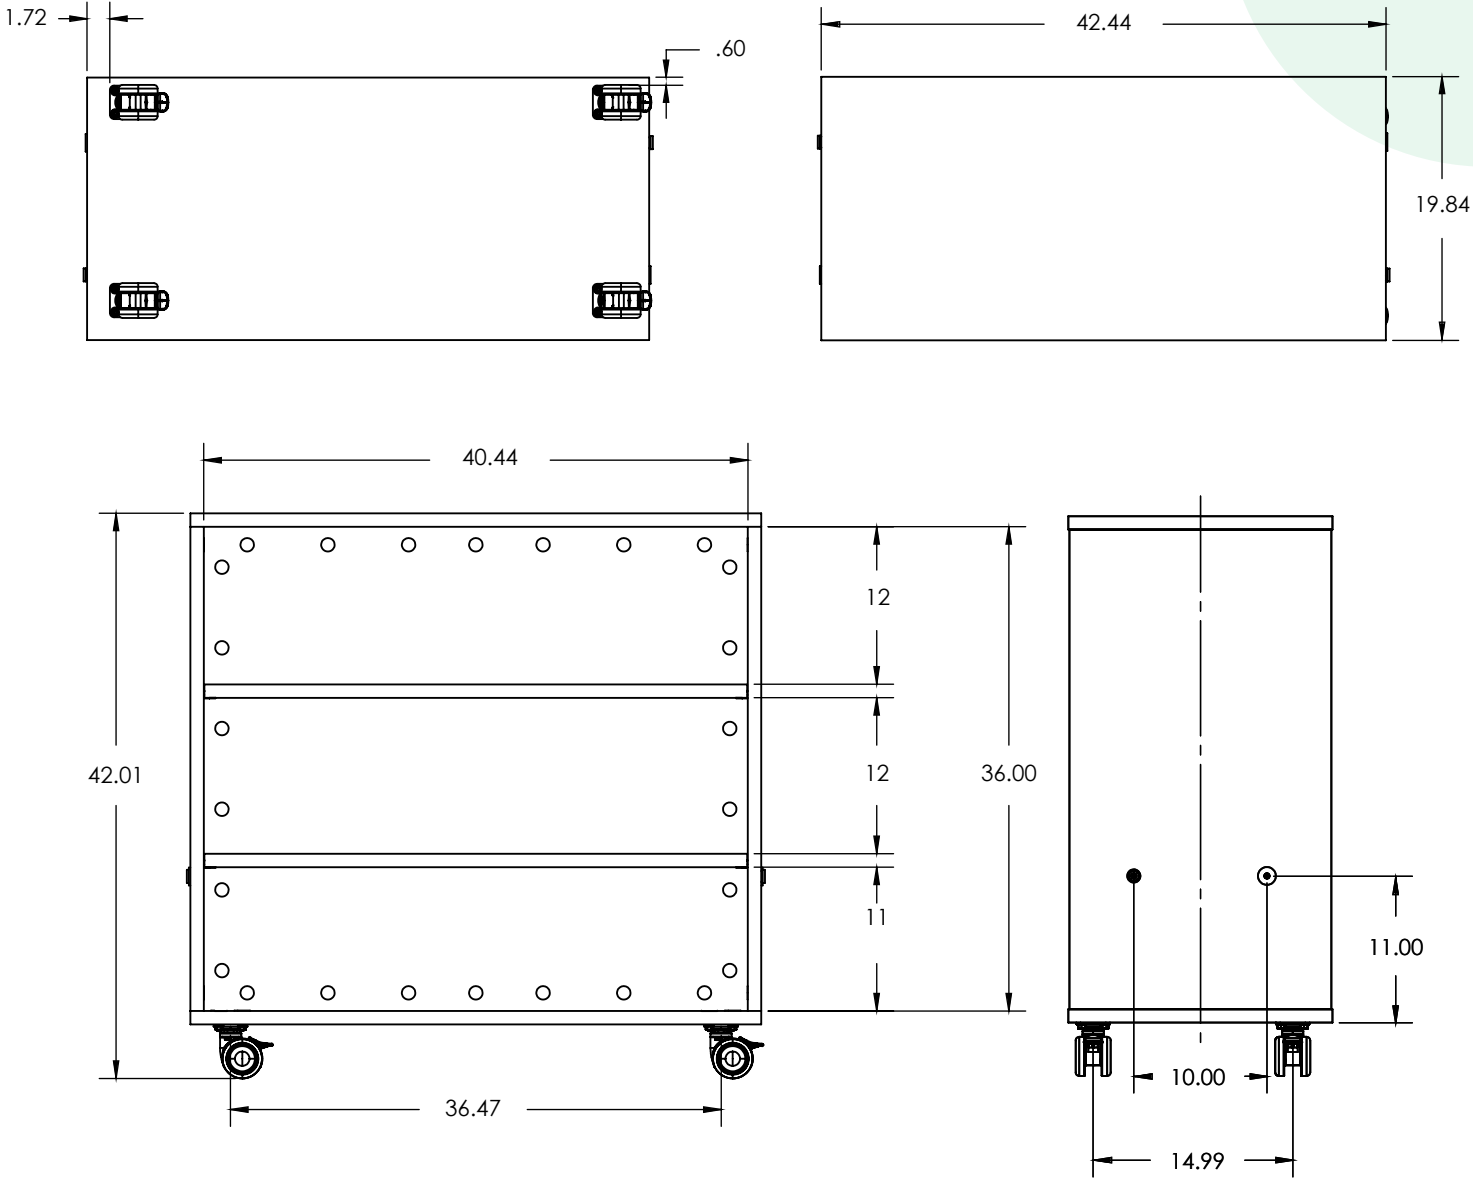

WithinReach Modular Storage

Case (Top, Base, Sides)

Type of material, Thickness: 1" Thermally Fused Laminate (TFL) over engineered wood core.

Edge band 2mm matching laminate: 2mm PVC edge banding applied to all exposed edges; banding color matches specified laminate surface.

Magnet Description: Magnets embedded within cabinet end panels allow adjacent units to align and magnetically couple when positioned side-by-side, while permitting separation without tools.

Weight capacity: 300-500 lbs maximum

MODEL	DESCRIPTION	HEIGHT "	WIDTH "	DEPTH "
MC4242-A	All Trays	42.0"	42.0"	20.0"
MC4242D-A	All Trays Multi Color	42.0"	42.0"	20.0"

WithinReach Modular Storage

All Cubbies 42"x42"

MODEL	DESCRIPTION	HEIGHT "	WIDTH "	DEPTH "
MC4242-B	All Cubbies	42.0"	42.0"	20.0"
MC4242D-B	All Cubbies Multi Color	42.0"	42.0"	20.0"

WithinReach Modular Storage

All Shelves 42"x42"

MODEL	DESCRIPTION	HEIGHT "	WIDTH "	DEPTH "
MC4242-C	All Shelves	42.0"	42.0"	20.0"
MC4242D-C	All Shelves Multi Color	42.0"	42.0"	20.0"

WithinReach Modular Storage