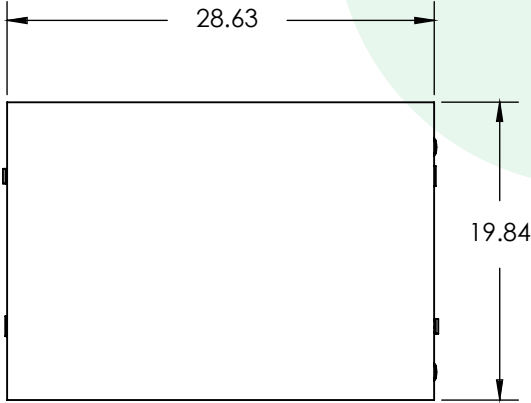

Trays & Shelves 42"x42"

MODEL	DESCRIPTION	HEIGHT "	WIDTH "	DEPTH "
MC4242-E	Trays & Shelves Combo	42.0"	42.0"	20.0"
MC4242D-E	Trays & Shelves Combo Multi Color	42.0"	42.0"	20.0"

WithinReach Modular Storage Cubbies & Shelves 42"x42"

MODEL	DESCRIPTION	HEIGHT "	WIDTH "	DEPTH "
MC4242-F	Cubbies & Shelves Combo	42.0"	42.0"	20.0"
MC4242D-F	Cubbies & Shelves Combo Multi Color	42.0"	42.0"	20.0"

WithinReach Modular Storage

All Trays 42"x29"

MODEL	DESCRIPTION	HEIGHT "	WIDTH "	DEPTH "
MC4229-A	All Trays	42.0"	29.0"	20.0"
MC4229D-A	All Trays Multi Color	42.0"	29.0"	20.0"

WithinReach Modular Storage

All Cubbies 42"x29"

MODEL	DESCRIPTION	HEIGHT "	WIDTH "	DEPTH "
MC4229-B	All Cubbies	42.0"	29.0"	20.0"
MC4229D-B	All Cubbies Multi Color	42.0"	29.0"	20.0"