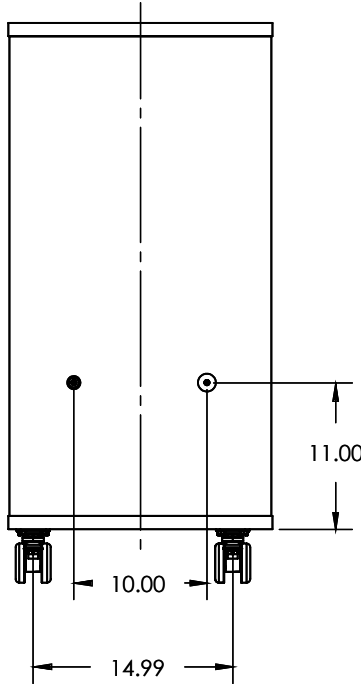

Trays & Shelves 42"x42"

MODEL	DESCRIPTION	HEIGHT "	WIDTH "	DEPTH "
MC4242-E	Trays & Shelves Combo	42.0"	42.0"	20.0"
MC4242D-E	Trays & Shelves Combo Multi Color	42.0"	42.0"	20.0"

WithinReach Modular Storage Cubbies & Shelves 42"x42"

MODEL	DESCRIPTION	HEIGHT "	WIDTH "	DEPTH "
MC4242-F	Cubbies & Shelves Combo	42.0"	42.0"	20.0"
MC4242D-F	Cubbies & Shelves Combo Multi Color	42.0"	42.0"	20.0"

WithinReach Modular Storage

All Trays 42"x29"

MODEL	DESCRIPTION	HEIGHT "	WIDTH "	DEPTH "
MC4229-A	All Trays	42.0"	29.0"	20.0"
MC4229D-A	All Trays Multi Color	42.0"	29.0"	20.0"

WithinReach Modular Storage

All Cubbies 42"x29"

MODEL	DESCRIPTION	HEIGHT "	WIDTH "	DEPTH "
MC4229-B	All Cubbies	42.0"	29.0"	20.0"
MC4229D-B	All Cubbies Multi Color	42.0"	29.0"	20.0"

WithinReach Modular Storage

All Shelves 42"x29"

MODEL	DESCRIPTION	HEIGHT "	WIDTH "	DEPTH "
MC4229-C	All Shelves	42.0"	29.0"	20.0"
MC4229D-C	All Shelves Multi Color	42.0"	29.0"	20.0"

WithinReach Modular Storage