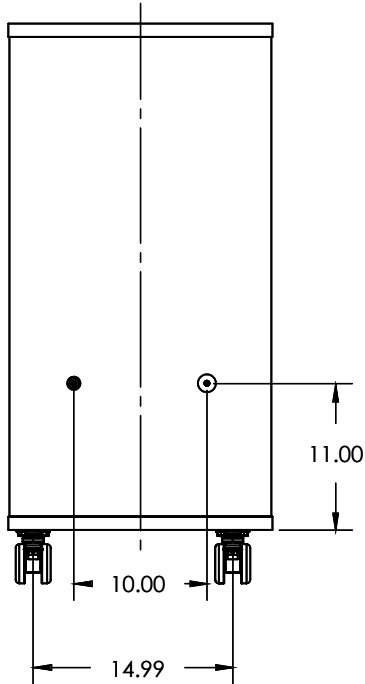

MODEL	DESCRIPTION	HEIGHT "	WIDTH "	DEPTH "
MC4229-A	All Trays	42.0"	29.0"	20.0"
MC4229D-A	All Trays Multi Color	42.0"	29.0"	20.0"

WithinReach Modular Storage

All Cubbies 42"x29"

MODEL	DESCRIPTION	HEIGHT "	WIDTH "	DEPTH "
MC4229-B	All Cubbies	42.0"	29.0"	20.0"
MC4229D-B	All Cubbies Multi Color	42.0"	29.0"	20.0"

WithinReach Modular Storage

All Shelves 42"x29"

MODEL	DESCRIPTION	HEIGHT "	WIDTH "	DEPTH "
MC4229-C	All Shelves	42.0"	29.0"	20.0"
MC4229D-C	All Shelves Multi Color	42.0"	29.0"	20.0"

WithinReach Modular Storage

Trays & Cubbies 42"x29"

MODEL	DESCRIPTION	HEIGHT "	WIDTH "	DEPTH "
MC4229-D	Trays & Cubbies Combo	42.0"	29.0"	20.0"
MC4229D-D	Trays & Cubbies Combo Multi Color	42.0"	29.0"	20.0"

WithinReach Modular Storage

All Trays 30"x56"

MODEL	DESCRIPTION	HEIGHT "	WIDTH "	DEPTH "
MC3056-A	All Trays	30.0"	56.0"	20.0"
MC3056D-A	All Trays Multi Color	30.0"	56.0"	20.0"

WithinReach Modular Storage

All Cubbies 30"x56"

MODEL	DESCRIPTION	HEIGHT "	WIDTH "	DEPTH "
MC3056-B	All Cubbies	30.0"	56.0"	20.0"
MC3056D-B	All Cubbies Multi Color	30.0"	56.0"	20.0"