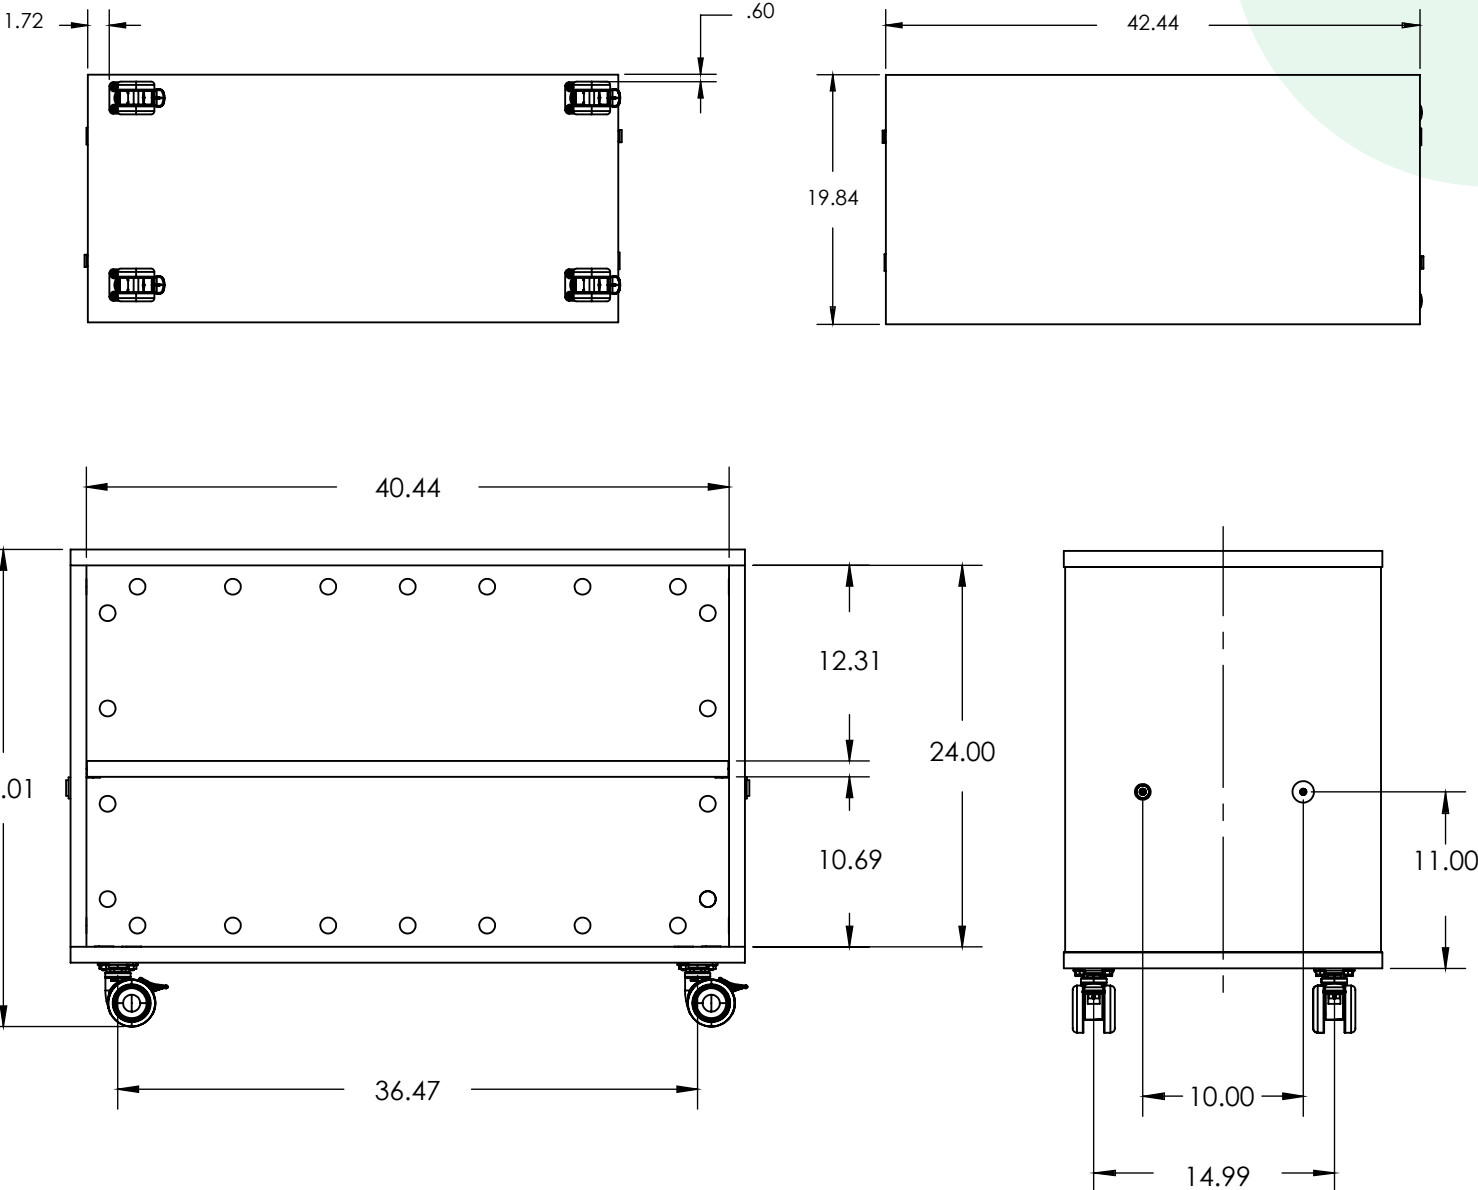

WithinReach Modular Storage

Case (Top, Base, Sides)

Type of material, Thickness: 1" Thermally Fused Laminate (TFL) over engineered wood core.

Edge band 2mm matching laminate: 2mm PVC edge banding applied to all exposed edges; banding color matches specified laminate surface.

Magnet Description: Magnets embedded within cabinet end panels allow adjacent units to align and magnetically couple when positioned side-by-side, while permitting separation without tools.

Weight capacity: 300-500 lbs maximum

MODEL	DESCRIPTION	HEIGHT "	WIDTH "	DEPTH "
MC3042-A	All Trays	30.0"	42.0"	20.0"
MC3042D-A	All Trays Multi Color	30.0"	42.0"	20.0"

WithinReach Modular Storage

All Cubbies 30"x42"

MODEL	DESCRIPTION	HEIGHT "	WIDTH "	DEPTH "
MC3042-B	All Cubbies	30.0"	42.0"	20.0"
MC3042D-B	All Cubbies Multi Color	30.0"	42.0"	20.0"

WithinReach Modular Storage

All Shelves 30"x42"

MODEL	DESCRIPTION	HEIGHT "	WIDTH "	DEPTH "
MC3042-C	All Shelves	30.0"	42.0"	20.0"
MC3042D-C	All Shelves Multi Color	30.0"	42.0"	20.0"

WithinReach Modular Storage Trays & Cubbies 30"x42"