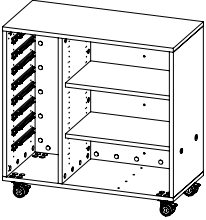

WithinReach Modular Storage

All Shelves 42"x42"

MODEL	DESCRIPTION	HEIGHT "	WIDTH "	DEPTH "
MC4242-C	All Shelves	42.0"	42.0"	20.0"
MC4242D-C	All Shelves Multi Color	42.0"	42.0"	20.0"

WithinReach Modular Storage

Trays & Cubbies 42"x42"

MODEL	DESCRIPTION	HEIGHT "	WIDTH "	DEPTH "
MC4242-D	Trays & Cubbies Combo	42.0"	42.0"	20.0"
MC4242D-D	Trays & Cubbies Combo Multi Color	42.0"	42.0"	20.0"

WithinReach Modular Storage