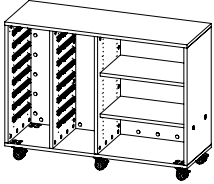

All Trays 42"x56"

MODEL	DESCRIPTION	HEIGHT "	WIDTH "	DEPTH "
MC4256-A	All Trays	42.0"	56.0"	20.0"
MC4256D-A	All Trays Multi Color	42.0"	56.0"	20.0"

WithinReach Modular Storage

All Cubbies 42"x56"

MODEL	DESCRIPTION	HEIGHT "	WIDTH "	DEPTH "
MC4256-B	All Cubbies	42.0"	56.0"	20.0"
MC4256D-B	All Cubbies Multi Color	42.0"	56.0"	20.0"

WithinReach Modular Storage

All Shelves 42"x56"

MODEL	DESCRIPTION	HEIGHT "	WIDTH "	DEPTH "
MC4256-C	All Shelves	42.0"	56.0"	20.0"
MC4256D-C	All Shelves Multi Color	42.0"	56.0"	20.0"

WithinReach Modular Storage

Trays & Cubbies 42"x56"

MODEL	DESCRIPTION	HEIGHT "	WIDTH "	DEPTH "
MC4256-D	Trays & Cubbies Combos	42.0"	56.0"	20.0"
MC4256D-D	Trays & Cubbies Combos Multi Color	42.0"	56.0"	20.0"

WithinReach Modular Storage