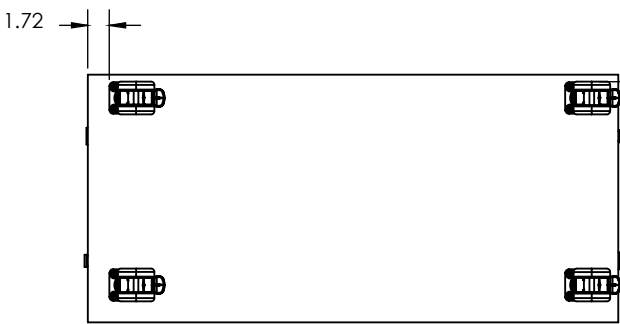

Magnet Description: Magnets embedded within cabinet end panels allow adjacent units to align and magnetically couple when positioned side-by-side, while permitting separation without tools.

Weight capacity: 300-500 lbs maximum

WithinReach Modular Storage

All Shelves 30"x42"

MODEL	DESCRIPTION	HEIGHT "	WIDTH "	DEPTH "
MC3042-C	All Shelves	30.0"	42.0"	20.0"
MC3042D-C	All Shelves Multi Color	30.0"	42.0"	20.0"

WithinReach Modular Storage Trays & Cubbies 30"x42"

MODEL	DESCRIPTION	HEIGHT "	WIDTH "	DEPTH "
MC3042-D	Trays & Cubbies Combo	30.0"	42.0"	20.0"
MC3042D-D	Trays & Cubbies Multi Color	30.0"	42.0"	20.0"

WithinReach Modular Storage

Trays & Shelves 30"x42"

MODEL	DESCRIPTION	HEIGHT "	WIDTH "	DEPTH "
MC3042-E	Trays & Shelves Combo	30.0"	42.0"	20.0"
MC3042D-E	Trays & Shelves Combo Multi Color	30.0"	42.0"	20.0"