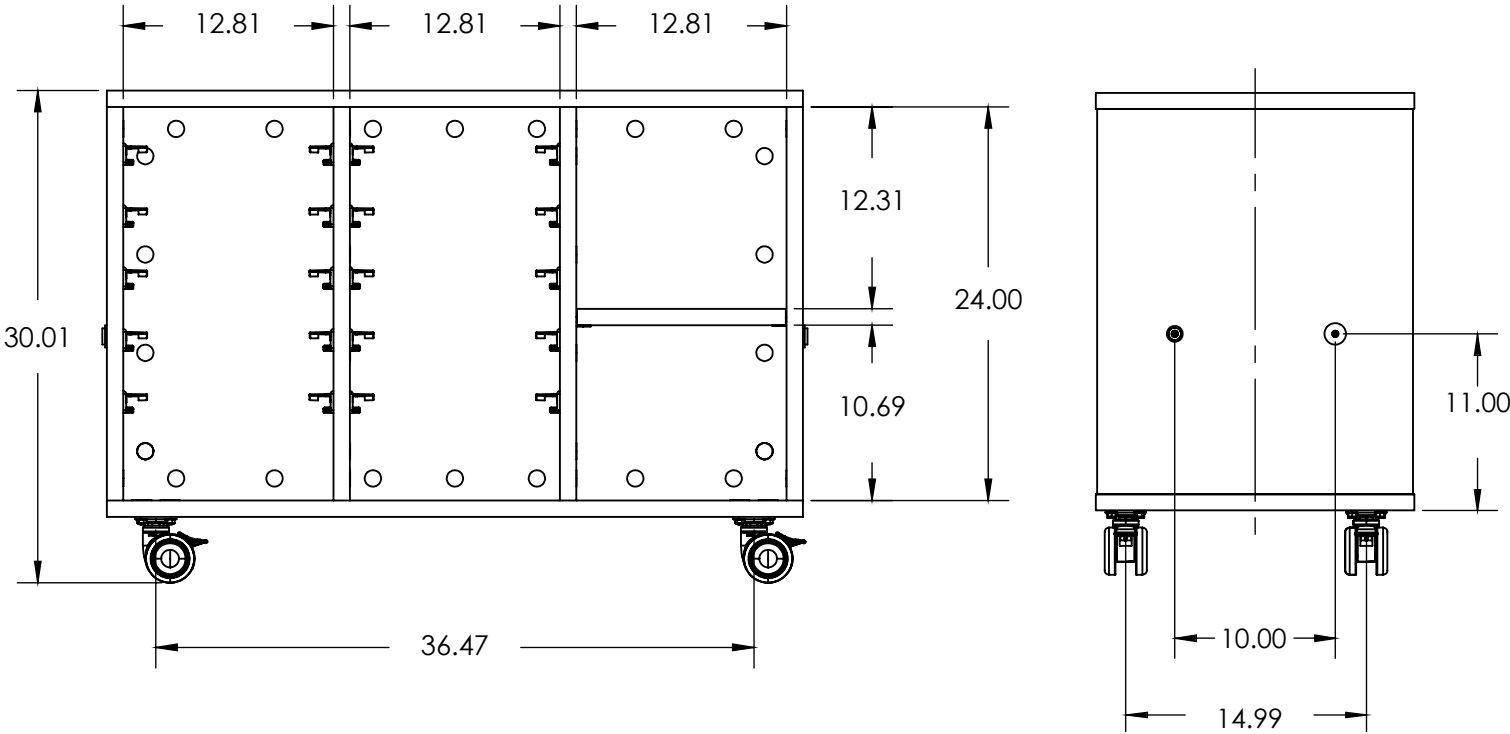

Magnet Description: Magnets embedded within cabinet end panels allow adjacent units to align and magnetically couple when positioned side-by-side, while permitting separation without tools.

Weight capacity: 300-500 lbs maximum

WithinReach Modular Storage

All Shelves 30"x42"

MODEL	DESCRIPTION	HEIGHT "	WIDTH "	DEPTH "
MC3042-C	All Shelves	30.0"	42.0"	20.0"
MC3042D-C	All Shelves Multi Color	30.0"	42.0"	20.0"

WithinReach Modular Storage Trays & Cubbies 30"x42"

MODEL	DESCRIPTION	HEIGHT "	WIDTH "	DEPTH "
MC3042-D	Trays & Cubbies Combo	30.0"	42.0"	20.0"
MC3042D-D	Trays & Cubbies Multi Color	30.0"	42.0"	20.0"

WithinReach Modular Storage

Trays & Shelves 30"x42"

MODEL	DESCRIPTION	HEIGHT "	WIDTH "	DEPTH "
MC3042-E	Trays & Shelves Combo	30.0"	42.0"	20.0"
MC3042D-E	Trays & Shelves Combo Multi Color	30.0"	42.0"	20.0"