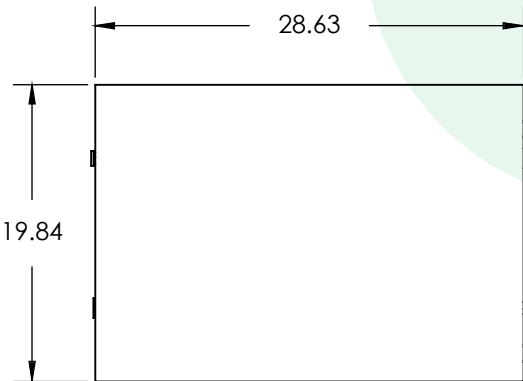

WithinReach Modular Storage

Trays & Cubbies 30"x29"

MODEL	DESCRIPTION	HEIGHT "	WIDTH "	DEPTH "
MC3029-D	Trays & Cubbies Combo	30.0"	29.0"	20.0"
MC3029D-D	Trays & Cubbies Combo | Multi Color	30.0"	29.0"	20.0"