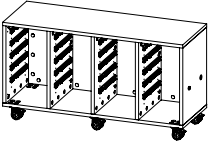

WithinReach Modular Storage

All Trays 30"x56"