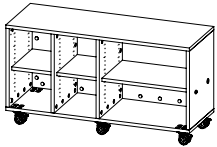

WithinReach Modular Storage

All Shelves 30"x56"

MODEL	DESCRIPTION	HEIGHT "	WIDTH "	DEPTH "
MC3056-C	All Shelves	30.0"	56.0"	20.0"
MC3056D-C	All Shelves Multi Color	30.0"	56.0"	20.0"

WithinReach Modular Storage Trays & Cubbies 30"x56"

MODEL	DESCRIPTION	HEIGHT "	WIDTH "	DEPTH "
MC3056-D	Trays & Cubbies Combo	30.0"	56.0"	20.0"
MC3056D-D	Trays & Cubbies Combo Multi Color	30.0"	56.0"	20.0"

WithinReach Modular Storage Trays & Shelves 30"x56"

MODEL	DESCRIPTION	HEIGHT "	WIDTH "	DEPTH "
MC3056-E	Trays & Shelves Combo	30.0"	56.0"	20.0"
MC3056-E	Trays & Shelves Combo Multi Color	30.0"	56.0"	20.0"

WithinReach Modular Storage

Cubbies & Shelves 30"x56"