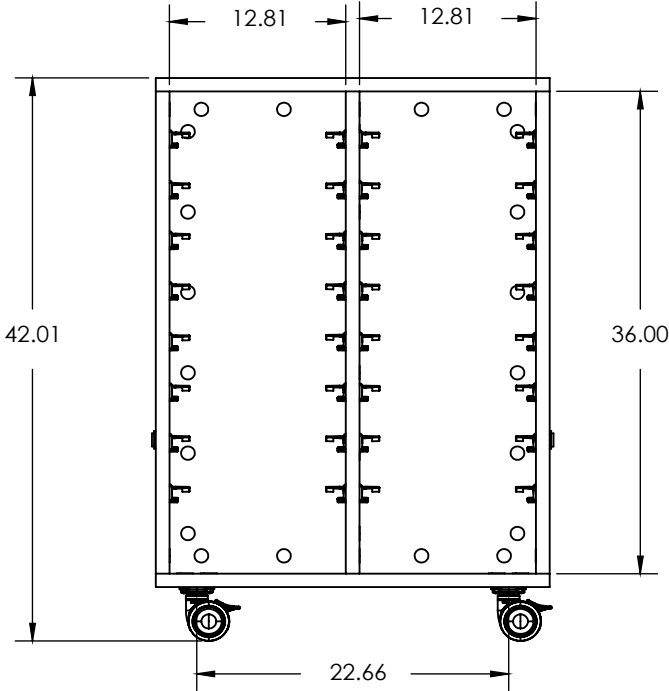

WithinReach Modular Storage

Case (Top, Base, Sides)

Type of material, Thickness: 1" Thermally Fused Laminate (TFL) over engineered wood core.

Edge band 2mm matching laminate: 2mm PVC edge banding applied to all exposed edges; banding color matches specified laminate surface.

Magnet Description: Magnets embedded within cabinet end panels allow adjacent units to align and magnetically couple when positioned side-by-side, while permitting separation without tools.

Weight capacity: 300-500 lbs maximum

Trays & Shelves 42"x42"

MODEL	DESCRIPTION	HEIGHT "	WIDTH "	DEPTH "
MC4242-E	Trays & Shelves Combo	42.0"	42.0"	20.0"
MC4242D-E	Trays & Shelves Combo Multi Color	42.0"	42.0"	20.0"

WithinReach Modular Storage Cubbies & Shelves 42"x42"

MODEL	DESCRIPTION	HEIGHT "	WIDTH "	DEPTH "
MC4242-F	Cubbies & Shelves Combo	42.0"	42.0"	20.0"
MC4242D-F	Cubbies & Shelves Combo Multi Color	42.0"	42.0"	20.0"

WithinReach Modular Storage

All Trays 42"x29"