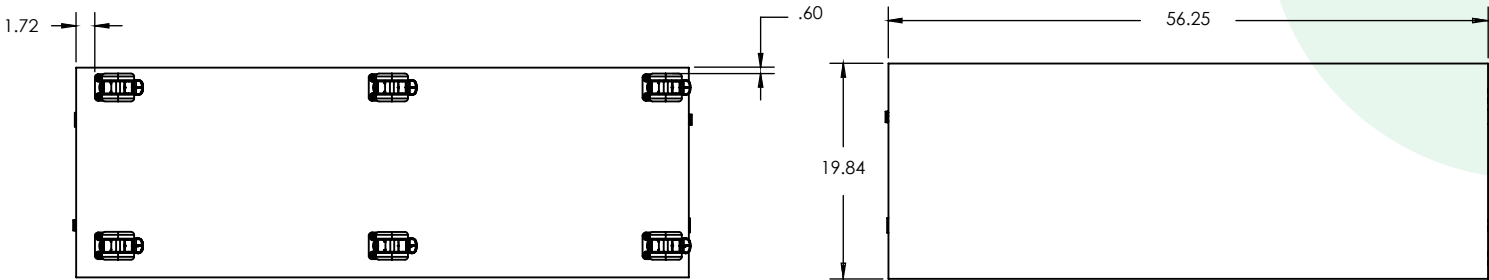

WithinReach Modular Storage

All Shelves 30"x56"

MODEL	DESCRIPTION	HEIGHT "	WIDTH "	DEPTH "
MC3056-C	All Shelves	30.0"	56.0"	20.0"
MC3056D-C	All Shelves Multi Color	30.0"	56.0"	20.0"

WithinReach Modular Storage Trays & Cubbies 30"x56"

MODEL	DESCRIPTION	HEIGHT "	WIDTH "	DEPTH "
MC3056-D	Trays & Cubbies Combo	30.0"	56.0"	20.0"
MC3056D-D	Trays & Cubbies Combo Multi Color	30.0"	56.0"	20.0"

WithinReach Modular Storage Trays & Shelves 30"x56"