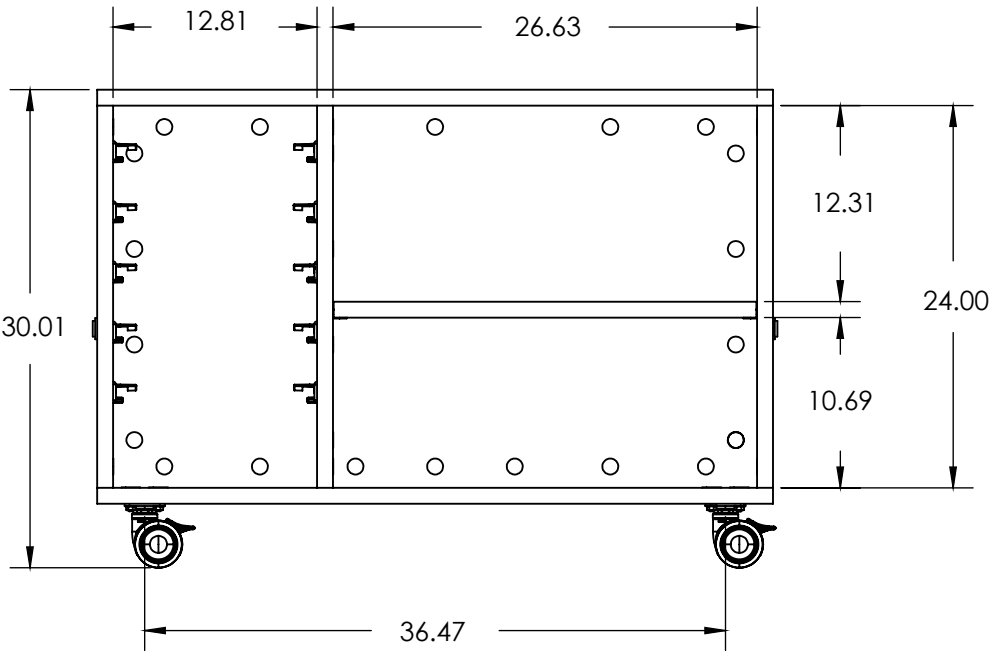

Magnet Description: Magnets embedded within cabinet end panels allow adjacent units to align and magnetically couple when positioned side-by-side, while permitting separation without tools.

Weight capacity: 300-500 lbs maximum

WithinReach Modular Storage

All Shelves 30"x42"

MODEL	DESCRIPTION	HEIGHT "	WIDTH "	DEPTH "
MC3042-C	All Shelves	30.0"	42.0"	20.0"
MC3042D-C	All Shelves Multi Color	30.0"	42.0"	20.0"

WithinReach Modular Storage Trays & Cubbies 30"x42"

MODEL	DESCRIPTION	HEIGHT "	WIDTH "	DEPTH "
MC3042-D	Trays & Cubbies Combo	30.0"	42.0"	20.0"
MC3042D-D	Trays & Cubbies Multi Color	30.0"	42.0"	20.0"

WithinReach Modular Storage

Trays & Shelves 30"x42"

MODEL	DESCRIPTION	HEIGHT "	WIDTH "	DEPTH "
MC3042-E	Trays & Shelves Combo	30.0"	42.0"	20.0"
MC3042D-E	Trays & Shelves Combo Multi Color	30.0"	42.0"	20.0"