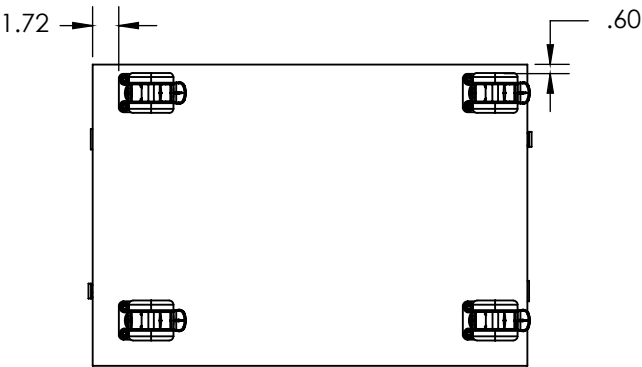

MODEL	DESCRIPTION	HEIGHT "	WIDTH "	DEPTH "
MC4242-F	Cubbies & Shelves Combo	42.0"	42.0"	20.0"
MC4242D-F	Cubbies & Shelves Combo Multi Color	42.0"	42.0"	20.0"

WithinReach Modular Storage

All Trays 42"x29"

MODEL	DESCRIPTION	HEIGHT "	WIDTH "	DEPTH "
MC4229-A	All Trays	42.0"	29.0"	20.0"
MC4229D-A	All Trays Multi Color	42.0"	29.0"	20.0"

WithinReach Modular Storage

All Cubbies 42"x29"

MODEL	DESCRIPTION	HEIGHT "	WIDTH "	DEPTH "
MC4229-B	All Cubbies	42.0"	29.0"	20.0"
MC4229D-B	All Cubbies Multi Color	42.0"	29.0"	20.0"

WithinReach Modular Storage

All Shelves 42"x29"

MODEL	DESCRIPTION	HEIGHT "	WIDTH "	DEPTH "
MC4229-C	All Shelves	42.0"	29.0"	20.0"
MC4229D-C	All Shelves Multi Color	42.0"	29.0"	20.0"

WithinReach Modular Storage