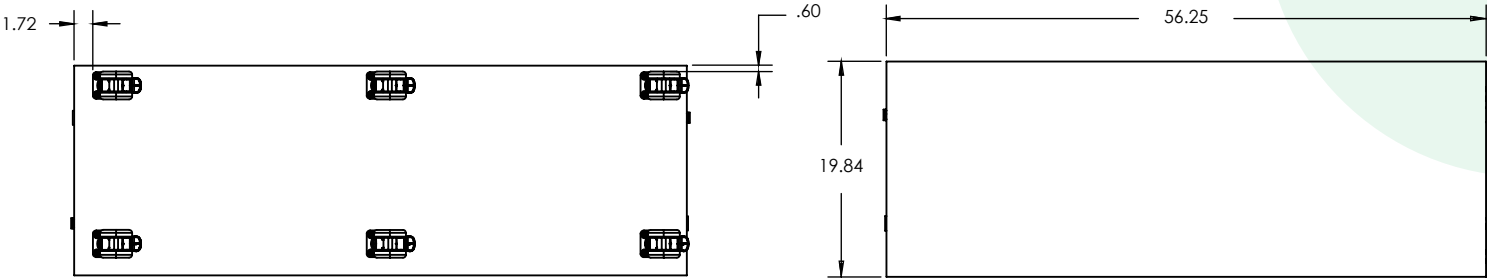

Magnet Description: Magnets embedded within cabinet end panels allow adjacent units to align and magnetically couple when positioned side-by-side, while permitting separation without tools.

Weight capacity: 300-500 lbs maximum

WithinReach Modular Storage

All Shelves 30"x56"

MODEL	DESCRIPTION	HEIGHT "	WIDTH "	DEPTH "
MC3056-C	All Shelves	30.0"	56.0"	20.0"
MC3056D-C	All Shelves Multi Color	30.0"	56.0"	20.0"

WithinReach Modular Storage Trays & Cubbies 30"x56"

MODEL	DESCRIPTION	HEIGHT "	WIDTH "	DEPTH "
MC3056-D	Trays & Cubbies Combo	30.0"	56.0"	20.0"
MC3056D-D	Trays & Cubbies Combo Multi Color	30.0"	56.0"	20.0"

WithinReach Modular Storage Trays & Shelves 30"x56"

MODEL	DESCRIPTION	HEIGHT "	WIDTH "	DEPTH "
MC3056-E	Trays & Shelves Combo	30.0"	56.0"	20.0"
MC3056-E	Trays & Shelves Combo Multi Color	30.0"	56.0"	20.0"

WithinReach Modular Storage

Cubbies & Shelves 30"x56"