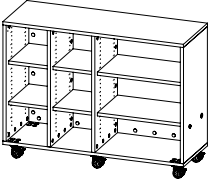

WithinReach Modular Storage

All Shelves 42"x56"

MODEL	DESCRIPTION	HEIGHT "	WIDTH "	DEPTH "
MC4256-C	All Shelves	42.0"	56.0"	20.0"
MC4256D-C	All Shelves Multi Color	42.0"	56.0"	20.0"

WithinReach Modular Storage

Trays & Cubbies 42"x56"

MODEL	DESCRIPTION	HEIGHT "	WIDTH "	DEPTH "
MC4256-D	Trays & Cubbies Combos	42.0"	56.0"	20.0"
MC4256D-D	Trays & Cubbies Combos Multi Color	42.0"	56.0"	20.0"

WithinReach Modular Storage

Trays & Shelves 42"x56"

MODEL	DESCRIPTION	HEIGHT "	WIDTH "	DEPTH "
MC4256-E	Trays & Shelves Combo	42.0"	56.0"	20.0"
MC4256D-E	Trays & Shelves Combo Multi Color	42.0"	56.0"	20.0"

WithinReach Modular Storage Cubbies & Shelves 42"x56"