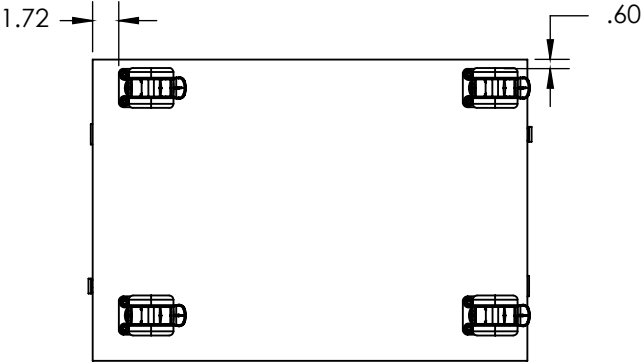

Trays & Shelves 42"x42"

MODEL	DESCRIPTION	HEIGHT "	WIDTH "	DEPTH "
MC4242-E	Trays & Shelves Combo	42.0"	42.0"	20.0"
MC4242D-E	Trays & Shelves Combo Multi Color	42.0"	42.0"	20.0"

WithinReach Modular Storage Cubbies & Shelves 42"x42"

MODEL	DESCRIPTION	HEIGHT "	WIDTH "	DEPTH "
MC4242-F	Cubbies & Shelves Combo	42.0"	42.0"	20.0"
MC4242D-F	Cubbies & Shelves Combo Multi Color	42.0"	42.0"	20.0"

WithinReach Modular Storage

All Trays 42"x29"