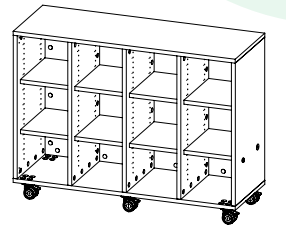

Edge band 2mm matching laminate: Not applicable. Raw edges are concealed within the cam-lock panel construction and are not visible in the assembled unit.

Color Configuration

Laminate Options: Cabinet components may be specified in coordinated or contrasting laminate finishes.

Side Panel Accent Option: Side panels may be specified in a different laminate color than the cabinet top, bottom, interior components, and doors, allowing two-tone or accent configurations.

Edge Band Matching: All exposed edges receive color-matched 2mm PVC banding corresponding to the selected laminate surface.

Interior

Overview: Designed for modular, reconfigurable storage applications. Interior components support adjustable shelving and flexible tote configurations to accommodate evolving storage needs.

Shelves

Weight capacity: 120 lbs maximum

Type of material, Thickness: 1" Thermally Fused Laminate (TFL) over engineered wood core.

Edge band thickness and material: 2mm PVC edge banding applied to exposed edges; banding color matches specified laminate.

Dividers / Partitions

Type of material, Thickness: 1" Thermally Fused Laminate (TFL) over engineered wood core.

Edge band thickness and material: 2mm PVC edge banding applied to exposed edges; banding color matches specified laminate.