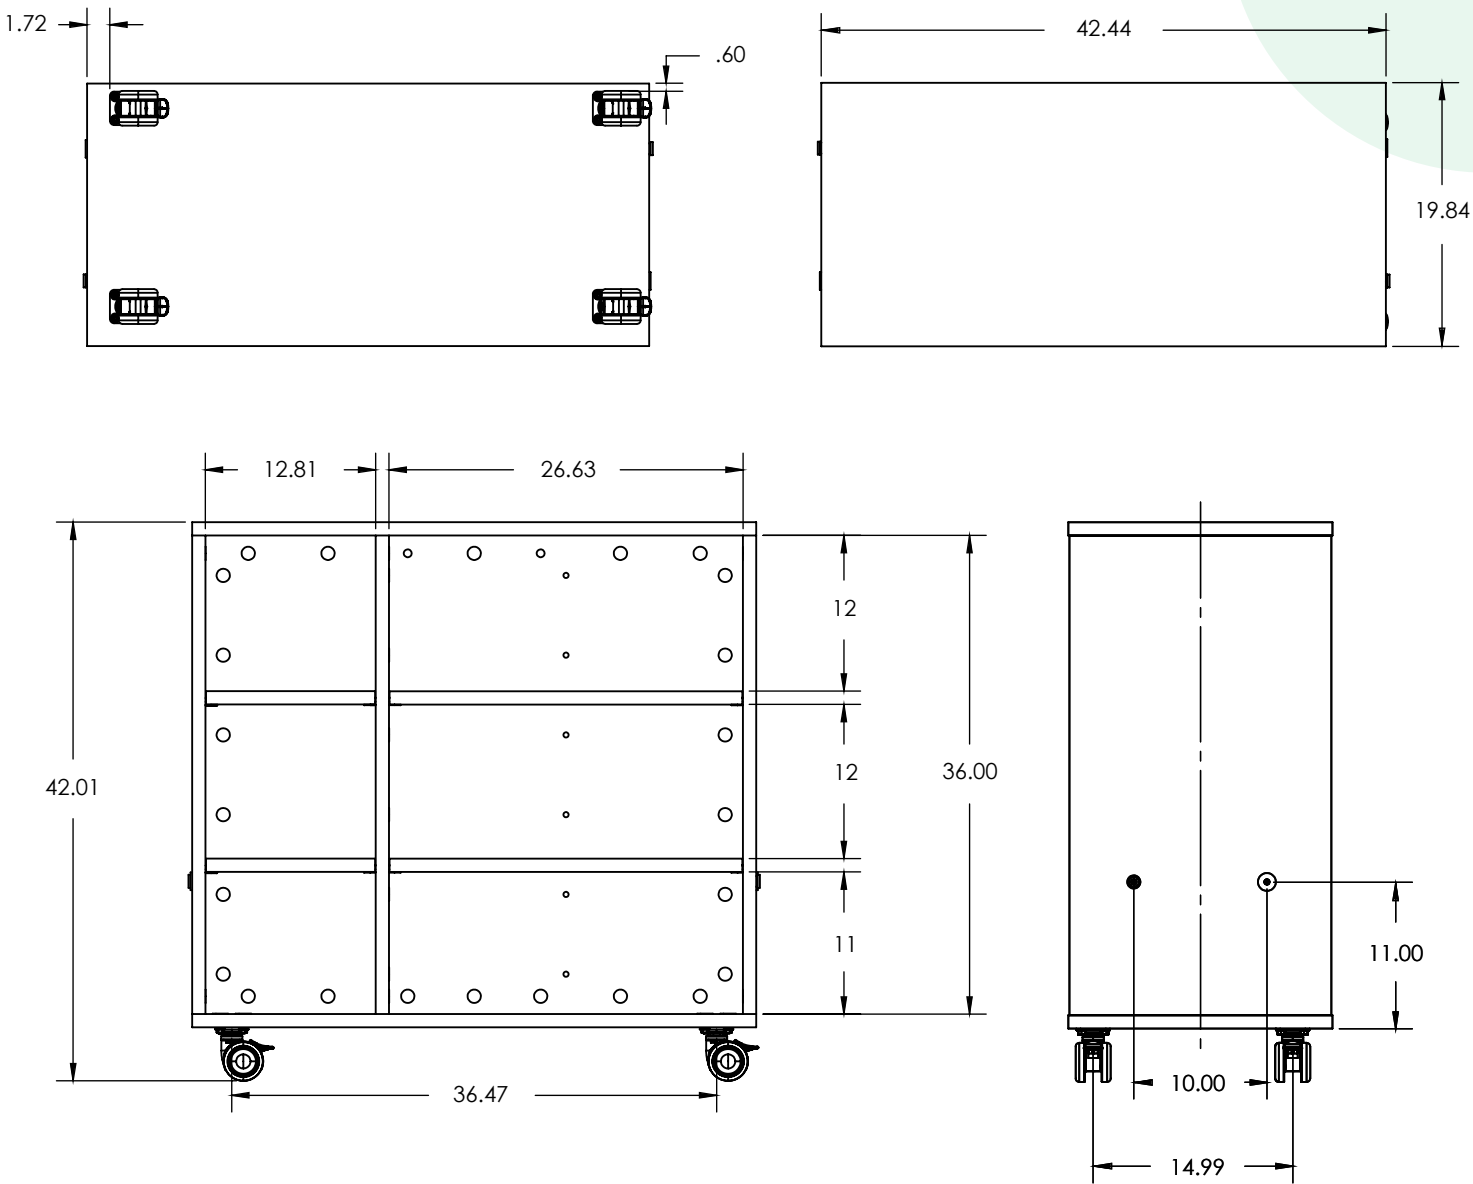

WithinReach Modular Storage

Case (Top, Base, Sides)

Type of material, Thickness: 1" Thermally Fused Laminate (TFL) over engineered wood core.

Edge band 2mm matching laminate: 2mm PVC edge banding applied to all exposed edges; banding color matches specified laminate surface.

Magnet Description: Magnets embedded within cabinet end panels allow adjacent units to align and magnetically couple when positioned side-by-side, while permitting separation without tools.

Weight capacity: 300-500 lbs maximum

Trays & Shelves 42"x42"

MODEL	DESCRIPTION	HEIGHT "	WIDTH "	DEPTH "
MC4242-E	Trays & Shelves Combo	42.0"	42.0"	20.0"
MC4242D-E	Trays & Shelves Combo Multi Color	42.0"	42.0"	20.0"

WithinReach Modular Storage Cubbies & Shelves 42"x42"

MODEL	DESCRIPTION	HEIGHT "	WIDTH "	DEPTH "
MC4242-F	Cubbies & Shelves Combo	42.0"	42.0"	20.0"
MC4242D-F	Cubbies & Shelves Combo Multi Color	42.0"	42.0"	20.0"

WithinReach Modular Storage

All Trays 42"x29"