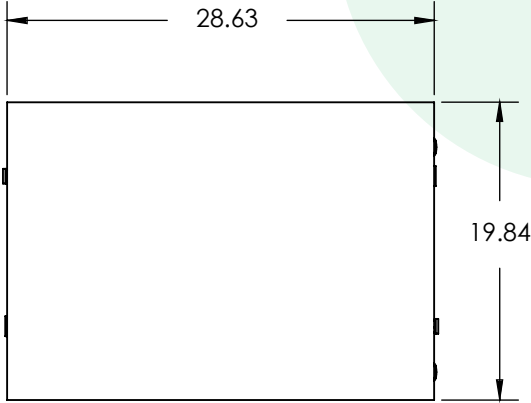

WithinReach Modular Storage

All Shelves 42"x29"

MODEL	DESCRIPTION	HEIGHT "	WIDTH "	DEPTH "
MC4229-C	All Shelves	42.0"	29.0"	20.0"
MC4229D-C	All Shelves Multi Color	42.0"	29.0"	20.0"

WithinReach Modular Storage

Trays & Cubbies 42"x29"

MODEL	DESCRIPTION	HEIGHT "	WIDTH "	DEPTH "
MC4229-D	Trays & Cubbies Combo	42.0"	29.0"	20.0"
MC4229D-D	Trays & Cubbies Combo Multi Color	42.0"	29.0"	20.0"

WithinReach Modular Storage