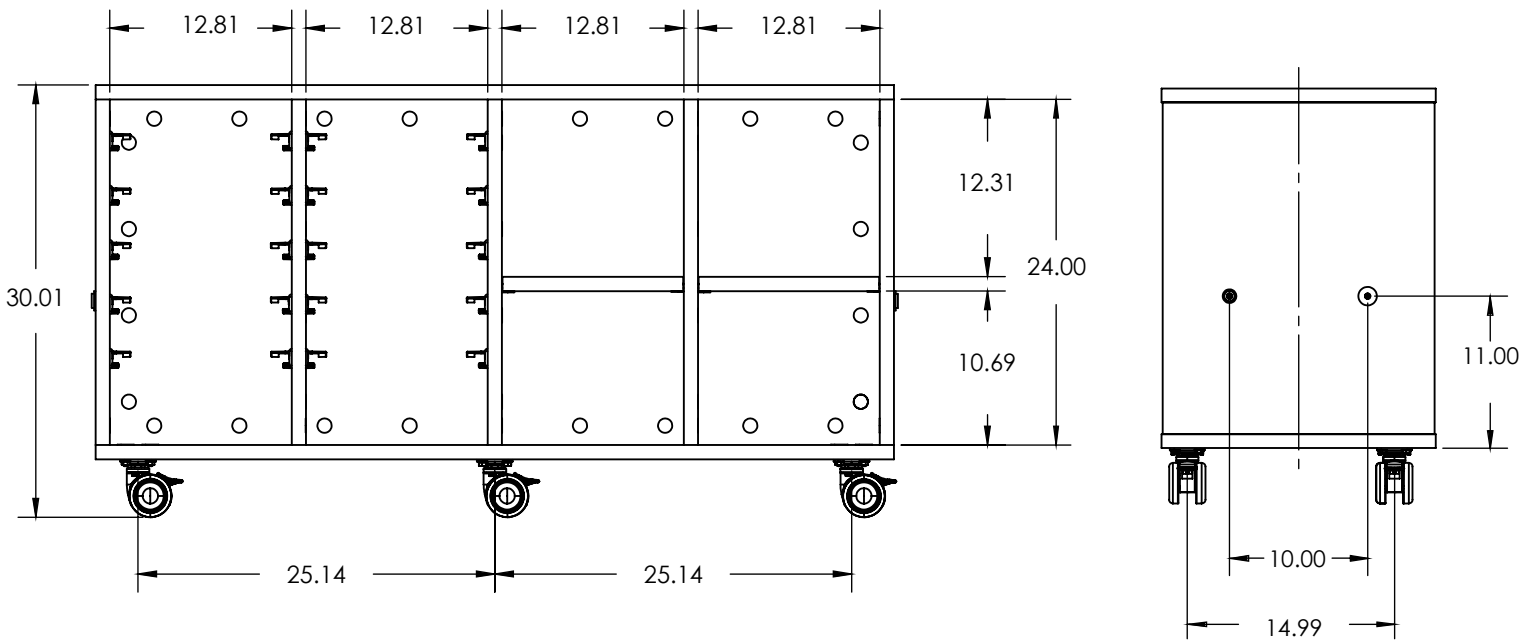

WithinReach Modular Storage

Case (Top, Base, Sides)

Type of material, Thickness: 1" Thermally Fused Laminate (TFL) over engineered wood core.

Edge band 2mm matching laminate: 2mm PVC edge banding applied to all exposed edges; banding color matches specified laminate surface.

Magnet Description: Magnets embedded within cabinet end panels allow adjacent units to align and magnetically couple when positioned side-by-side, while permitting separation without tools.

Weight capacity: 300-500 lbs maximum

WithinReach Modular Storage

All Shelves 30"x56"

MODEL	DESCRIPTION	HEIGHT "	WIDTH "	DEPTH "
MC3056-C	All Shelves	30.0"	56.0"	20.0"
MC3056D-C	All Shelves Multi Color	30.0"	56.0"	20.0"

WithinReach Modular Storage Trays & Cubbies 30"x56"

MODEL	DESCRIPTION	HEIGHT "	WIDTH "	DEPTH "
MC3056-D	Trays & Cubbies Combo	30.0"	56.0"	20.0"
MC3056D-D	Trays & Cubbies Combo Multi Color	30.0"	56.0"	20.0"

WithinReach Modular Storage Trays & Shelves 30"x56"