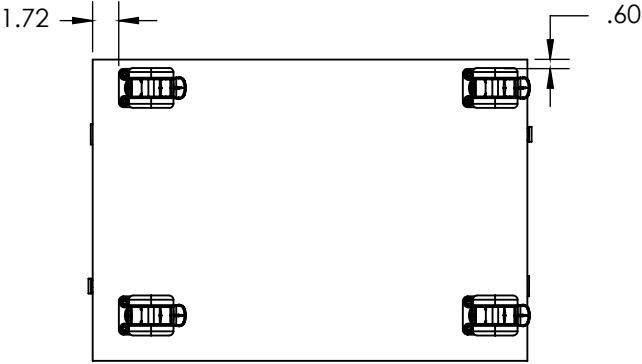

Trays & Shelves 42"x42"

MODEL	DESCRIPTION	HEIGHT "	WIDTH "	DEPTH "
MC4242-E	Trays & Shelves Combo	42.0"	42.0"	20.0"
MC4242D-E	Trays & Shelves Combo Multi Color	42.0"	42.0"	20.0"

WithinReach Modular Storage Cubbies & Shelves 42"x42"

MODEL	DESCRIPTION	HEIGHT "	WIDTH "	DEPTH "
MC4242-F	Cubbies & Shelves Combo	42.0"	42.0"	20.0"
MC4242D-F	Cubbies & Shelves Combo Multi Color	42.0"	42.0"	20.0"

WithinReach Modular Storage

All Trays 42"x29"

MODEL	DESCRIPTION	HEIGHT "	WIDTH "	DEPTH "
MC4229-A	All Trays	42.0"	29.0"	20.0"
MC4229D-A	All Trays Multi Color	42.0"	29.0"	20.0"

WithinReach Modular Storage

All Cubbies 42"x29"

MODEL	DESCRIPTION	HEIGHT "	WIDTH "	DEPTH "
MC4229-B	All Cubbies	42.0"	29.0"	20.0"
MC4229D-B	All Cubbies Multi Color	42.0"	29.0"	20.0"