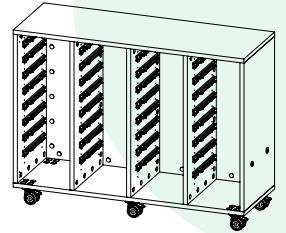

Edge band 2mm matching laminate: Not applicable. Raw edges are concealed within the cam-lock panel construction and are not visible in the assembled unit.

Color Configuration

Laminate Options: Cabinet components may be specified in coordinated or contrasting laminate finishes.

Side Panel Accent Option: Side panels may be specified in a different laminate color than the cabinet top, bottom, interior components, and doors, allowing two-tone or accent configurations.

Edge Band Matching: All exposed edges receive color-matched 2mm PVC banding corresponding to the selected laminate surface.

Interior

Overview: Designed for modular, reconfigurable storage applications. Interior components support adjustable shelving and flexible tote configurations to accommodate evolving storage needs.

Shelves

Weight capacity: 120 lbs maximum

Type of material, Thickness: 1" Thermally Fused Laminate (TFL) over engineered wood core.

Edge band thickness and material: 2mm PVC edge banding applied to exposed edges; banding color matches specified laminate.

Dividers / Partitions

Type of material, Thickness: 1" Thermally Fused Laminate (TFL) over engineered wood core.

Edge band thickness and material: 2mm PVC edge banding applied to exposed edges; banding color matches specified laminate.