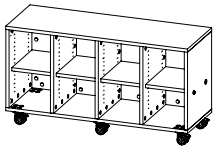

Trays & Cubbies 42"x29"

MODEL	DESCRIPTION	HEIGHT "	WIDTH "	DEPTH "
MC4229-D	Trays & Cubbies Combo	42.0"	29.0"	20.0"
MC4229D-D	Trays & Cubbies Combo Multi Color	42.0"	29.0"	20.0"

WithinReach Modular Storage

All Trays 30"x56"

MODEL	DESCRIPTION	HEIGHT "	WIDTH "	DEPTH "
MC3056-A	All Trays	30.0"	56.0"	20.0"
MC3056D-A	All Trays Multi Color	30.0"	56.0"	20.0"

WithinReach Modular Storage

All Cubbies 30"x56"

MODEL	DESCRIPTION	HEIGHT "	WIDTH "	DEPTH "
MC3056-B	All Cubbies	30.0"	56.0"	20.0"
MC3056D-B	All Cubbies Multi Color	30.0"	56.0"	20.0"