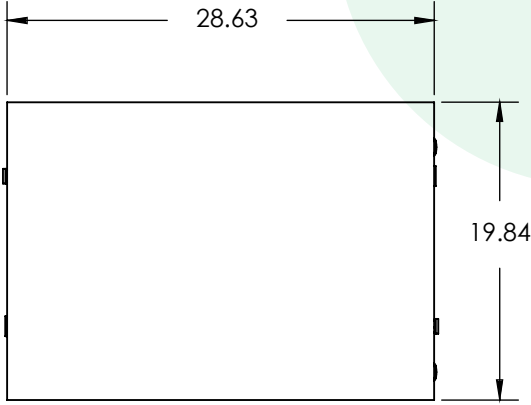

MODEL	DESCRIPTION	HEIGHT "	WIDTH "	DEPTH "
MC4242-F	Cubbies & Shelves Combo	42.0"	42.0"	20.0"
MC4242D-F	Cubbies & Shelves Combo Multi Color	42.0"	42.0"	20.0"

WithinReach Modular Storage

All Trays 42"x29"

MODEL	DESCRIPTION	HEIGHT "	WIDTH "	DEPTH "
MC4229-A	All Trays	42.0"	29.0"	20.0"
MC4229D-A	All Trays Multi Color	42.0"	29.0"	20.0"

WithinReach Modular Storage

All Cubbies 42"x29"

MODEL	DESCRIPTION	HEIGHT "	WIDTH "	DEPTH "
MC4229-B	All Cubbies	42.0"	29.0"	20.0"
MC4229D-B	All Cubbies Multi Color	42.0"	29.0"	20.0"

WithinReach Modular Storage

All Shelves 42"x29"

MODEL	DESCRIPTION	HEIGHT "	WIDTH "	DEPTH "
MC4229-C	All Shelves	42.0"	29.0"	20.0"
MC4229D-C	All Shelves Multi Color	42.0"	29.0"	20.0"

WithinReach Modular Storage