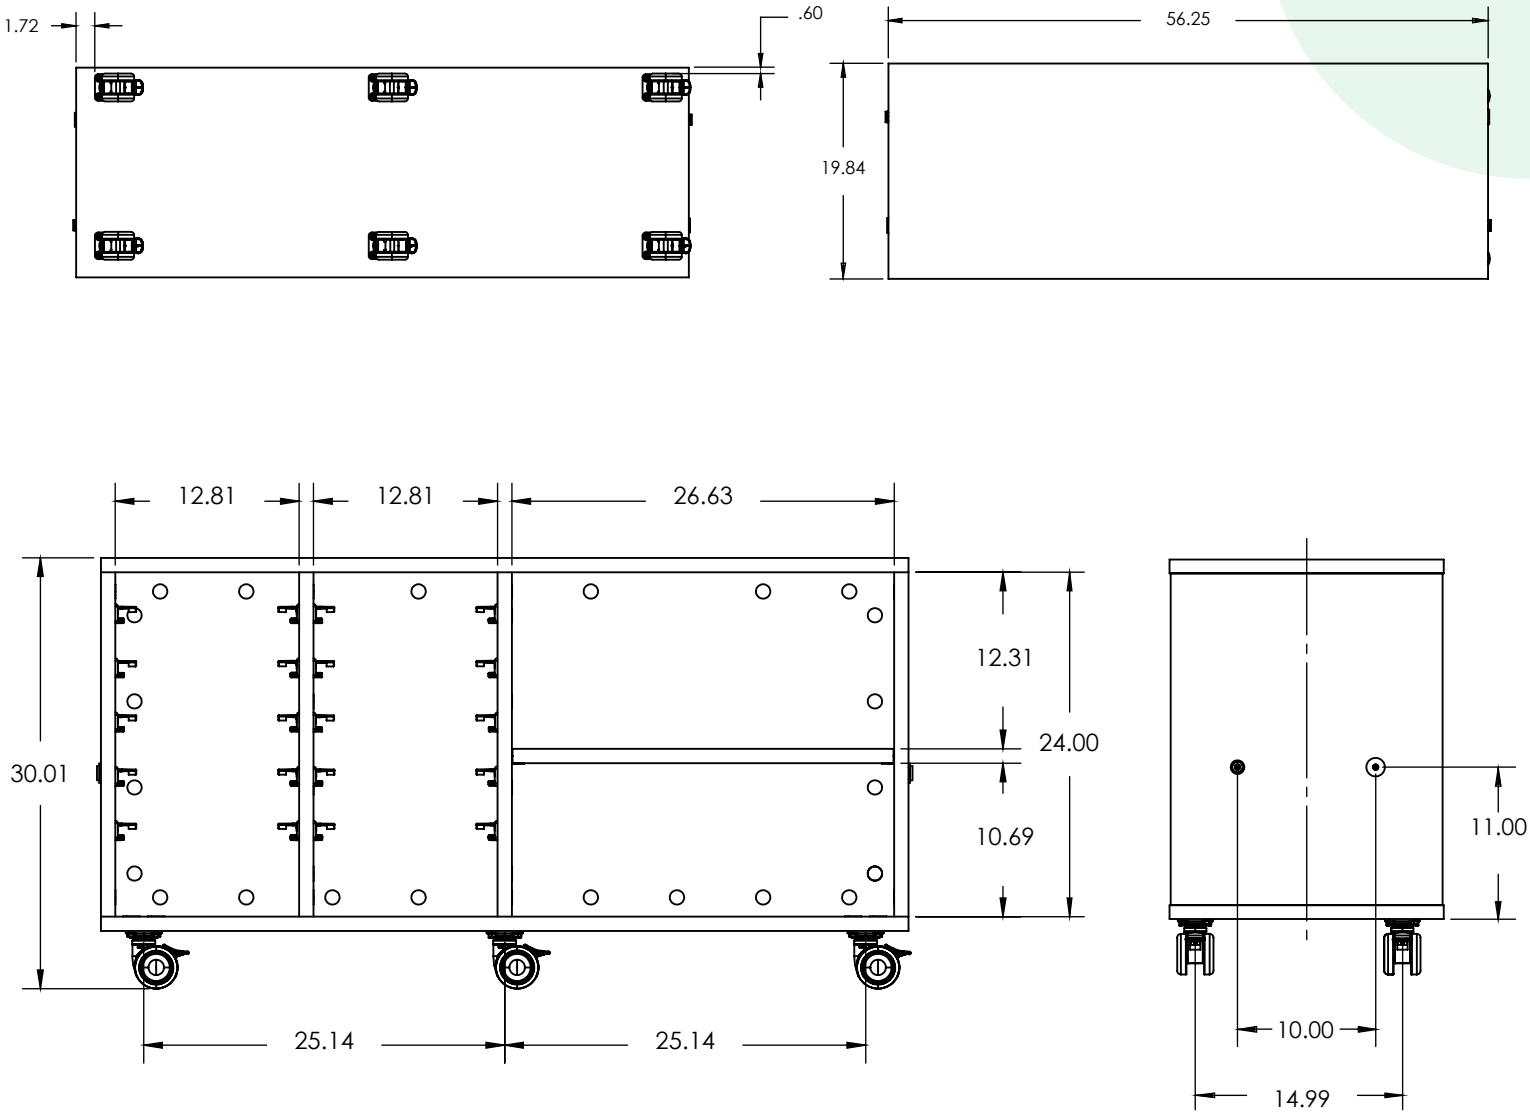

WithinReach Modular Storage

Case (Top, Base, Sides)

Type of material, Thickness: 1" Thermally Fused Laminate (TFL) over engineered wood core.

Edge band 2mm matching laminate: 2mm PVC edge banding applied to all exposed edges; banding color matches specified laminate surface.

Magnet Description: Magnets embedded within cabinet end panels allow adjacent units to align and magnetically couple when positioned side-by-side, while permitting separation without tools.

Weight capacity: 300-500 lbs maximum

WithinReach Modular Storage

All Shelves 30"x56"

MODEL	DESCRIPTION	HEIGHT "	WIDTH "	DEPTH "
MC3056-C	All Shelves	30.0"	56.0"	20.0"
MC3056D-C	All Shelves Multi Color	30.0"	56.0"	20.0"

WithinReach Modular Storage Trays & Cubbies 30"x56"

MODEL	DESCRIPTION	HEIGHT "	WIDTH "	DEPTH "
MC3056-D	Trays & Cubbies Combo	30.0"	56.0"	20.0"
MC3056D-D	Trays & Cubbies Combo Multi Color	30.0"	56.0"	20.0"

WithinReach Modular Storage Trays & Shelves 30"x56"