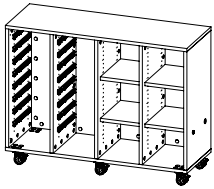

All Trays 42"x56"

MODEL	DESCRIPTION	HEIGHT "	WIDTH "	DEPTH "
MC4256-A	All Trays	42.0"	56.0"	20.0"
MC4256D-A	All Trays Multi Color	42.0"	56.0"	20.0"

WithinReach Modular Storage

All Cubbies 42"x56"

MODEL	DESCRIPTION	HEIGHT "	WIDTH "	DEPTH "
MC4256-B	All Cubbies	42.0"	56.0"	20.0"
MC4256D-B	All Cubbies Multi Color	42.0"	56.0"	20.0"

WithinReach Modular Storage

All Shelves 42"x56"

MODEL	DESCRIPTION	HEIGHT "	WIDTH "	DEPTH "
MC4256-C	All Shelves	42.0"	56.0"	20.0"
MC4256D-C	All Shelves Multi Color	42.0"	56.0"	20.0"

WithinReach Modular Storage