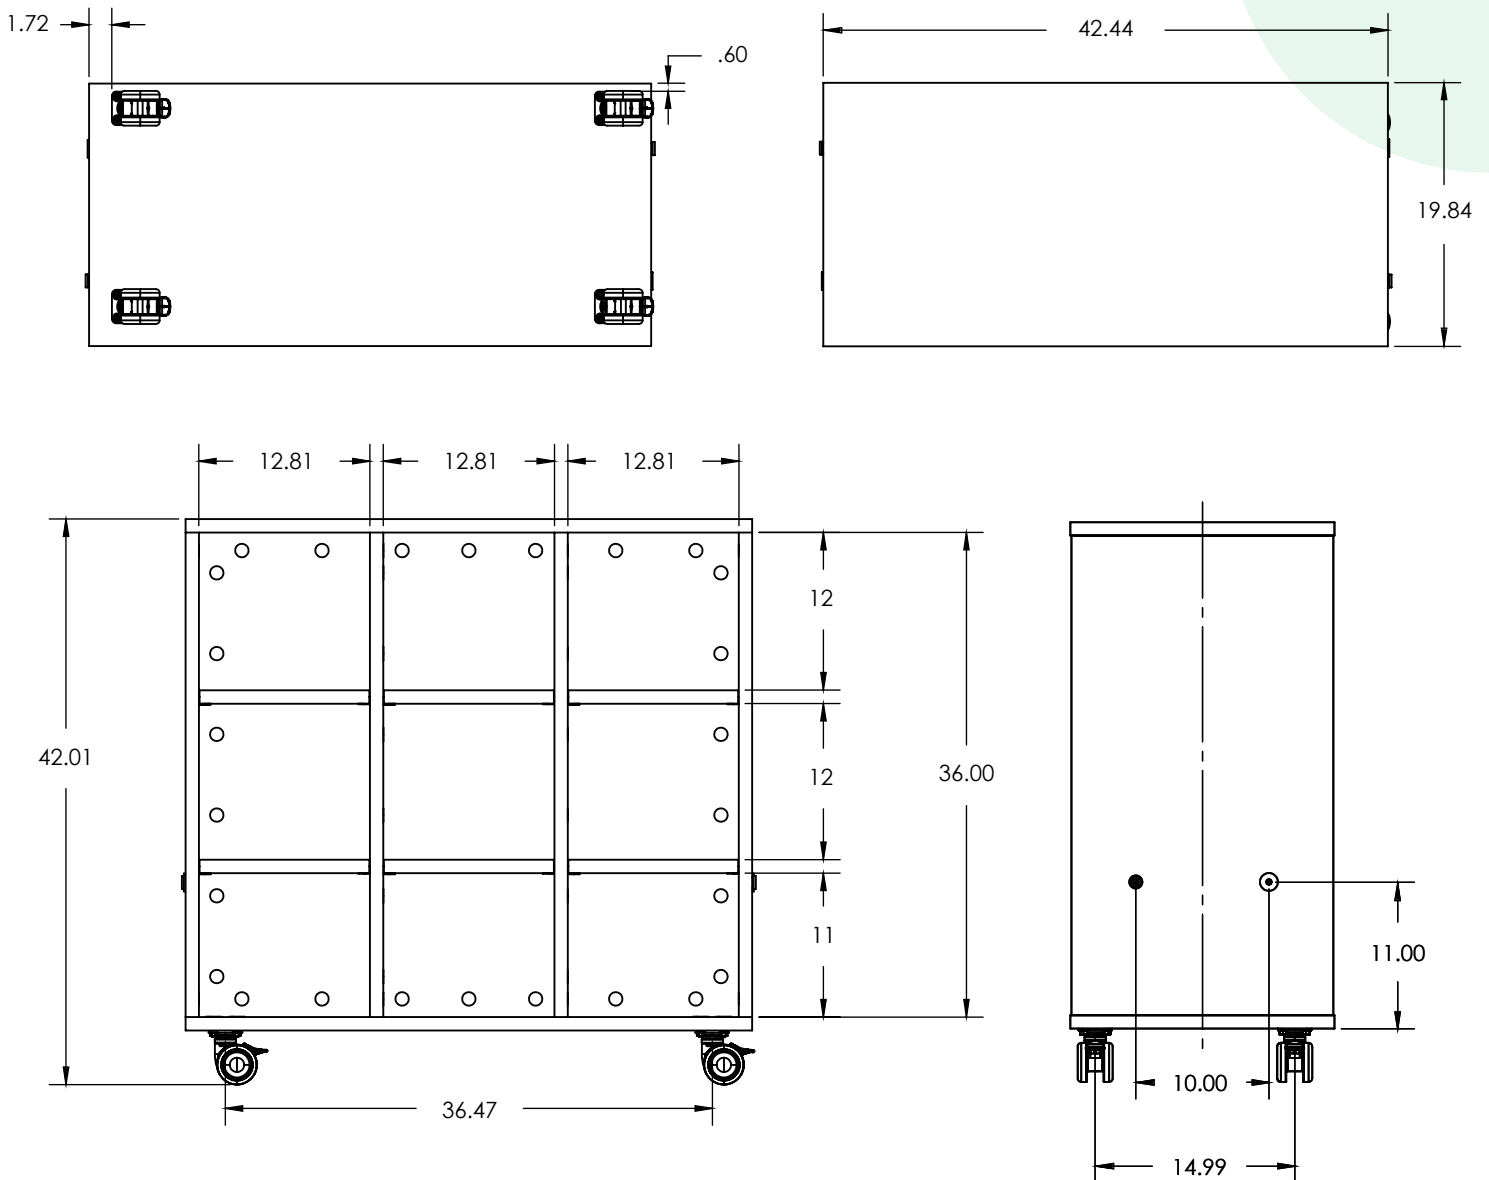

WithinReach Modular Storage

Case (Top, Base, Sides)

Type of material, Thickness: 1" Thermally Fused Laminate (TFL) over engineered wood core.

Edge band 2mm matching laminate: 2mm PVC edge banding applied to all exposed edges; banding color matches specified laminate surface.

Magnet Description: Magnets embedded within cabinet end panels allow adjacent units to align and magnetically couple when positioned side-by-side, while permitting separation without tools.

Weight capacity: 300-500 lbs maximum

MODEL	DESCRIPTION	HEIGHT "	WIDTH "	DEPTH "
MC4256-F	Cubbies & Shelves Combo	42.0"	56.0"	20.0"
MC4256D-F	Cubbies & Shelves Combo Multi Color	42.0"	56.0"	20.0"

WithinReach Modular Storage

All Trays 42"x42"

MODEL	DESCRIPTION	HEIGHT "	WIDTH "	DEPTH "
MC4242-A	All Trays	42.0"	42.0"	20.0"
MC4242D-A	All Trays Multi Color	42.0"	42.0"	20.0"

WithinReach Modular Storage

All Cubbies 42"x42"

MODEL	DESCRIPTION	HEIGHT "	WIDTH "	DEPTH "
MC4242-B	All Cubbies	42.0"	42.0"	20.0"
MC4242D-B	All Cubbies Multi Color	42.0"	42.0"	20.0"