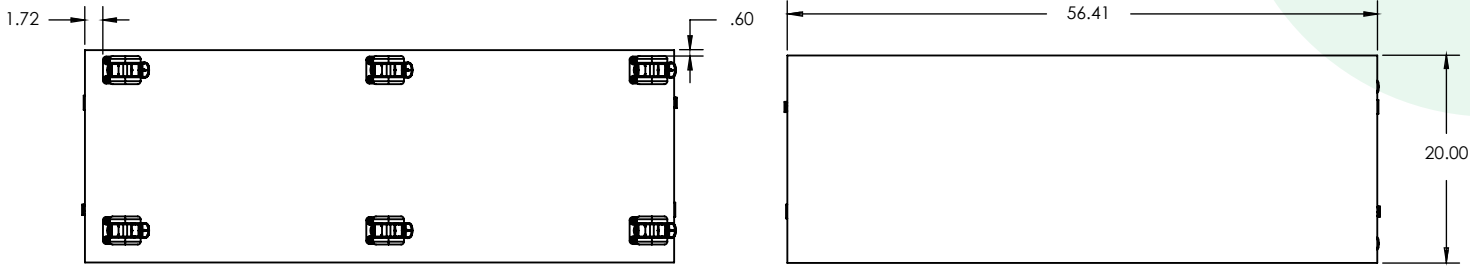

WithinReach Modular Storage

Trays & Cubbies 42"x56"

MODEL	DESCRIPTION	HEIGHT "	WIDTH "	DEPTH "
MC4256-D	Trays & Cubbies Combos	42.0"	56.0"	20.0"
MC4256D-D	Trays & Cubbies Combos | Multi Color	42.0"	56.0"	20.0"