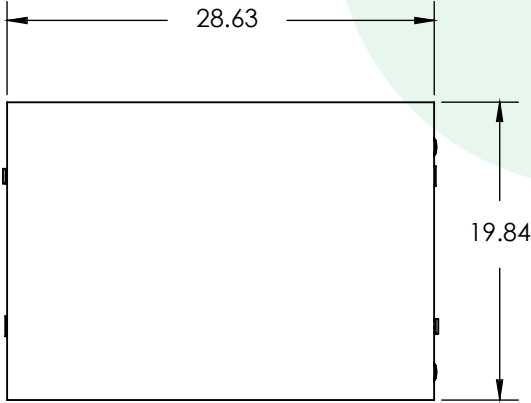

Trays & Shelves 42"x42"

MODEL	DESCRIPTION	HEIGHT "	WIDTH "	DEPTH "
MC4242-E	Trays & Shelves Combo	42.0"	42.0"	20.0"
MC4242D-E	Trays & Shelves Combo Multi Color	42.0"	42.0"	20.0"

WithinReach Modular Storage Cubbies & Shelves 42"x42"

MODEL	DESCRIPTION	HEIGHT "	WIDTH "	DEPTH "
MC4242-F	Cubbies & Shelves Combo	42.0"	42.0"	20.0"
MC4242D-F	Cubbies & Shelves Combo Multi Color	42.0"	42.0"	20.0"

WithinReach Modular Storage

All Trays 42"x29"