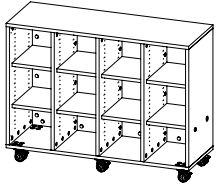

All Trays 42"x56"

MODEL	DESCRIPTION	HEIGHT "	WIDTH "	DEPTH "
MC4256-A	All Trays	42.0"	56.0"	20.0"
MC4256D-A	All Trays Multi Color	42.0"	56.0"	20.0"

WithinReach Modular Storage

All Cubbies 42"x56"

MODEL	DESCRIPTION	HEIGHT "	WIDTH "	DEPTH "
MC4256-B	All Cubbies	42.0"	56.0"	20.0"
MC4256D-B	All Cubbies Multi Color	42.0"	56.0"	20.0"