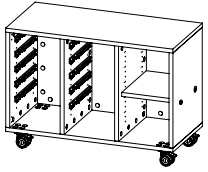

WithinReach Modular Storage Trays & Cubbies 30"x42"