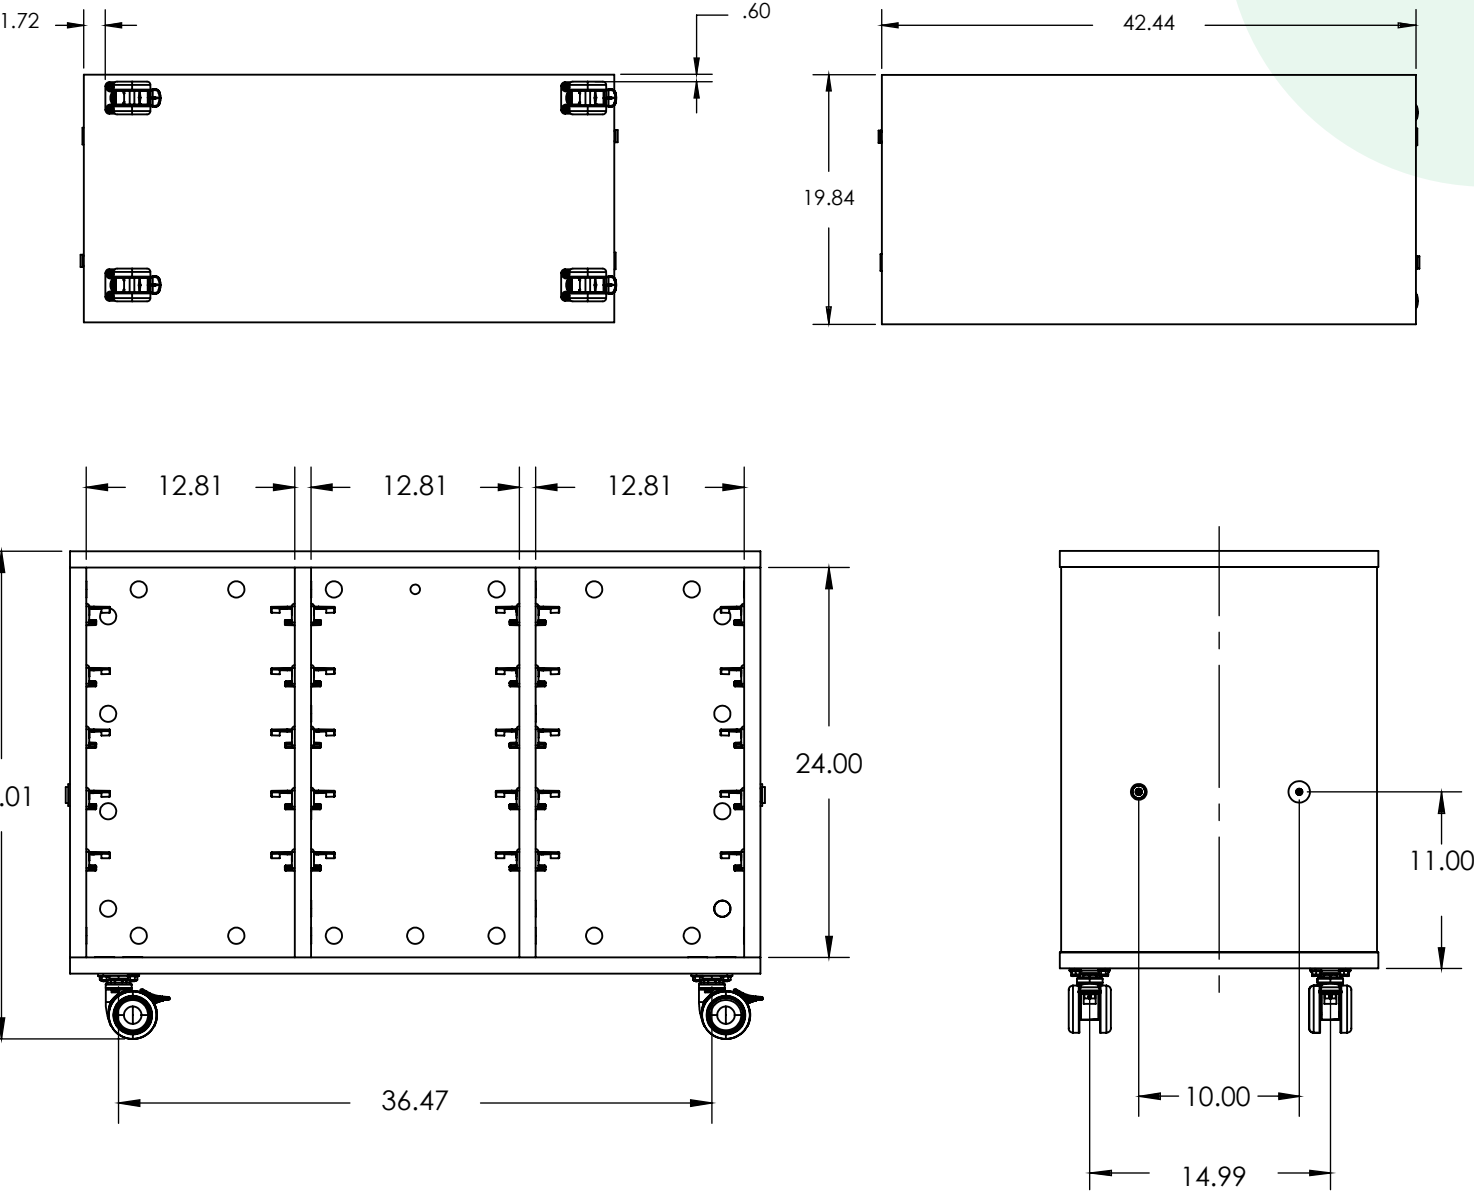

WithinReach Modular Storage

Case (Top, Base, Sides)

Type of material, Thickness: 1" Thermally Fused Laminate (TFL) over engineered wood core.

Edge band 2mm matching laminate: 2mm PVC edge banding applied to all exposed edges; banding color matches specified laminate surface.

Magnet Description: Magnets embedded within cabinet end panels allow adjacent units to align and magnetically couple when positioned side-by-side, while permitting separation without tools.

Weight capacity: 300-500 lbs maximum

MODEL	DESCRIPTION	HEIGHT "	WIDTH "	DEPTH "
MC3056-E	Trays & Shelves Combo	30.0"	56.0"	20.0"
MC3056-E	Trays & Shelves Combo Multi Color	30.0"	56.0"	20.0"

WithinReach Modular Storage

Cubbies & Shelves 30"x56"

MODEL	DESCRIPTION	HEIGHT "	WIDTH "	DEPTH "
MC3056-F	Cubbies & Shelves Combo	30.0"	56.0"	20.0"
MC3056D-F	Cubbies & Shelves Combo Multi Color	30.0"	56.0"	20.0"

WithinReach Modular Storage

All Trays 30"x42"