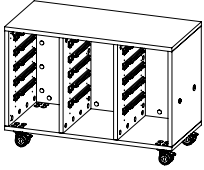

MODEL	DESCRIPTION	HEIGHT "	WIDTH "	DEPTH "
MC3056-D	Trays & Cubbies Combo	30.0"	56.0"	20.0"
MC3056D-D	Trays & Cubbies Combo Multi Color	30.0"	56.0"	20.0"

WithinReach Modular Storage Trays & Shelves 30"x56"

MODEL	DESCRIPTION	HEIGHT "	WIDTH "	DEPTH "
MC3056-E	Trays & Shelves Combo	30.0"	56.0"	20.0"
MC3056-E	Trays & Shelves Combo Multi Color	30.0"	56.0"	20.0"

WithinReach Modular Storage

Cubbies & Shelves 30"x56"

MODEL	DESCRIPTION	HEIGHT "	WIDTH "	DEPTH "
MC3056-F	Cubbies & Shelves Combo	30.0"	56.0"	20.0"
MC3056D-F	Cubbies & Shelves Combo Multi Color	30.0"	56.0"	20.0"

WithinReach Modular Storage

All Trays 30"x42"