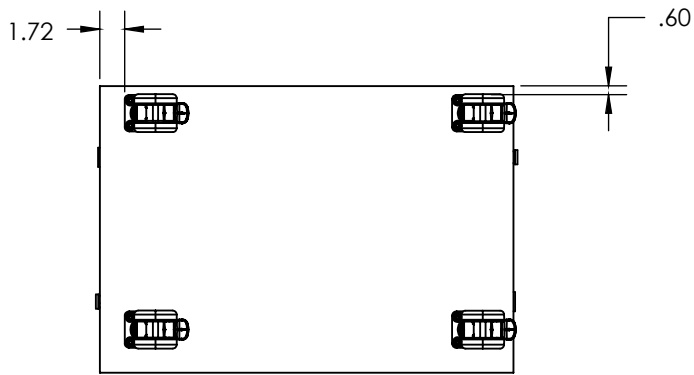

WithinReach Modular Storage

All Trays 30"x29"

MODEL	DESCRIPTION	HEIGHT "	WIDTH "	DEPTH "
MC3029-A	All Trays	30.0"	29.0"	20.0"
MC3029D-A	All Trays Multi Color	30.0"	29.0"	20.0"

WithinReach Modular Storage

All Cubbies 30"x29"

MODEL	DESCRIPTION	HEIGHT "	WIDTH "	DEPTH "
MC3029-B	All Cubbies	30.0"	29.0"	20.0"
MC3029D-B	All Cubbies Multi Color	30.0"	29.0"	20.0"

WithinReach Modular Storage

All Shelves 30"x29"

MODEL	DESCRIPTION	HEIGHT "	WIDTH "	DEPTH "
MC3029-C	All Shelves	30.0"	29.0"	20.0"
MC3029D-C	All Shelves Multi Color	30.0"	29.0"	20.0"

WithinReach Modular Storage

Trays & Cubbies 30"x29"

MODEL	DESCRIPTION	HEIGHT "	WIDTH "	DEPTH "
MC3029-D	Trays & Cubbies Combo	30.0"	29.0"	20.0"
MC3029D-D	Trays & Cubbies Combo Multi Color	30.0"	29.0"	20.0"