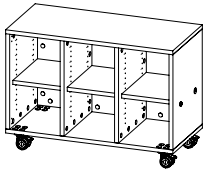

WithinReach Modular Storage

All Cubbies 30"x42"