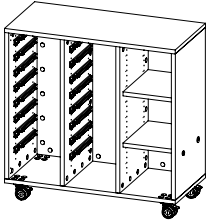

WithinReach Modular Storage

Trays & Cubbies 42"x42"