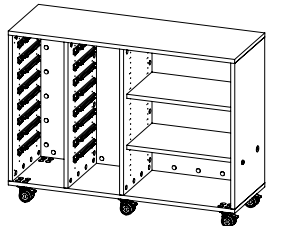

Edge band 2mm matching laminate: Not applicable. Raw edges are concealed within the cam-lock panel construction and are not visible in the assembled unit.

Color Configuration

Laminate Options: Cabinet components may be specified in coordinated or contrasting laminate finishes.

Side Panel Accent Option: Side panels may be specified in a different laminate color than the cabinet top, bottom, interior components, and doors, allowing two-tone or accent configurations.

Edge Band Matching: All exposed edges receive color-matched 2mm PVC banding corresponding to the selected laminate surface.

Interior

Overview: Designed for modular, reconfigurable storage applications. Interior components support adjustable shelving and flexible tote configurations to accommodate evolving storage needs.

Shelves

Weight capacity: 120 lbs maximum

Type of material, Thickness: 1" Thermally Fused Laminate (TFL) over engineered wood core.

Edge band thickness and material: 2mm PVC edge banding applied to exposed edges; banding color matches specified laminate.

Dividers / Partitions

Type of material, Thickness: 1" Thermally Fused Laminate (TFL) over engineered wood core.

Edge band thickness and material: 2mm PVC edge banding applied to exposed edges; banding color matches specified laminate.