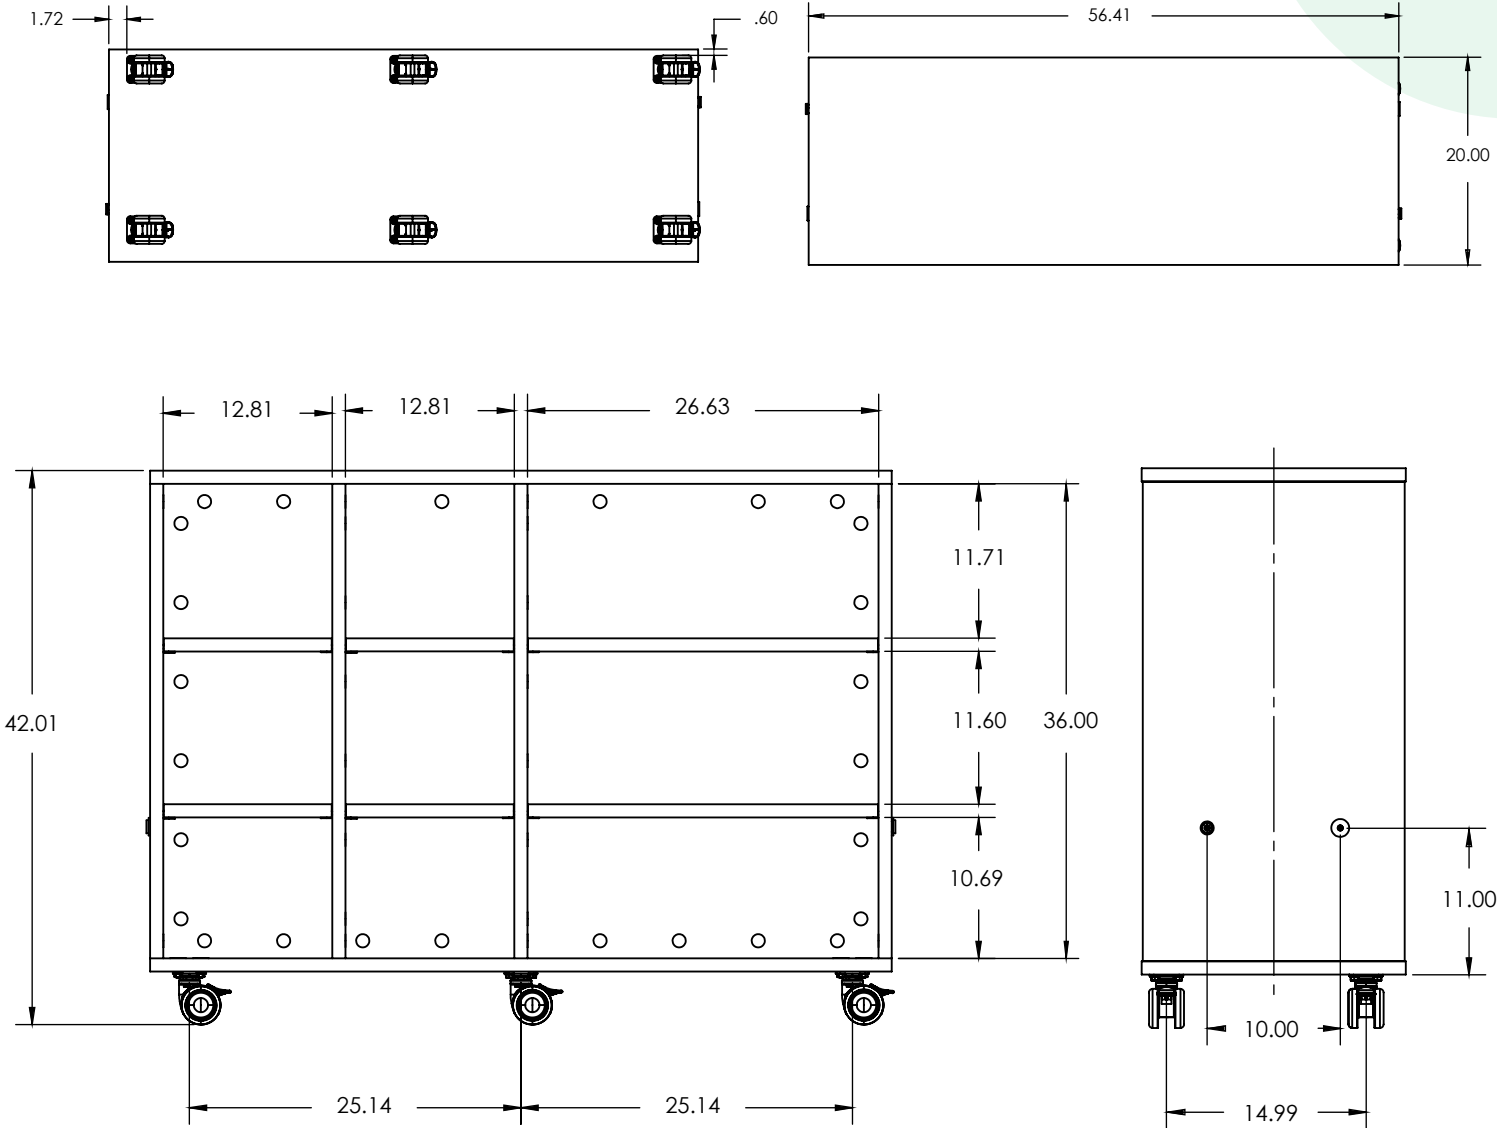

WithinReach Modular Storage

Case (Top, Base, Sides)

Type of material, Thickness: 1" Thermally Fused Laminate (TFL) over engineered wood core.

Edge band 2mm matching laminate: 2mm PVC edge banding applied to all exposed edges; banding color matches specified laminate surface.

Magnet Description: Magnets embedded within cabinet end panels allow adjacent units to align and magnetically couple when positioned side-by-side, while permitting separation without tools.

Weight capacity: 300-500 lbs maximum

Trays & Shelves 42"x56"

MODEL	DESCRIPTION	HEIGHT "	WIDTH "	DEPTH "
MC4256-E	Trays & Shelves Combo	42.0"	56.0"	20.0"
MC4256D-E	Trays & Shelves Combo Multi Color	42.0"	56.0"	20.0"

WithinReach Modular Storage Cubbies & Shelves 42"x56"