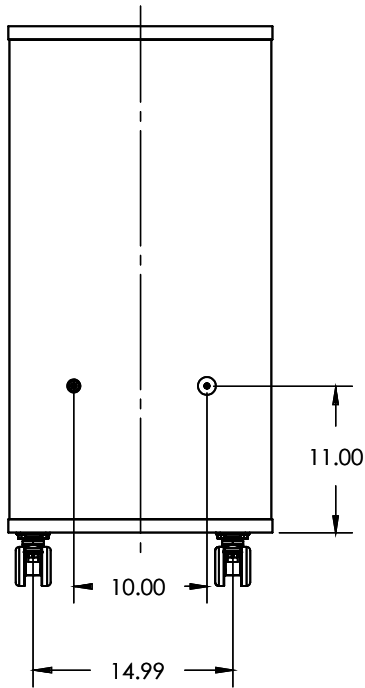

MODEL	DESCRIPTION	HEIGHT "	WIDTH "	DEPTH "
MC4229-A	All Trays	42.0"	29.0"	20.0"
MC4229D-A	All Trays Multi Color	42.0"	29.0"	20.0"

WithinReach Modular Storage

All Cubbies 42"x29"

MODEL	DESCRIPTION	HEIGHT "	WIDTH "	DEPTH "
MC4229-B	All Cubbies	42.0"	29.0"	20.0"
MC4229D-B	All Cubbies Multi Color	42.0"	29.0"	20.0"

WithinReach Modular Storage

All Shelves 42"x29"

MODEL	DESCRIPTION	HEIGHT "	WIDTH "	DEPTH "
MC4229-C	All Shelves	42.0"	29.0"	20.0"
MC4229D-C	All Shelves Multi Color	42.0"	29.0"	20.0"

WithinReach Modular Storage