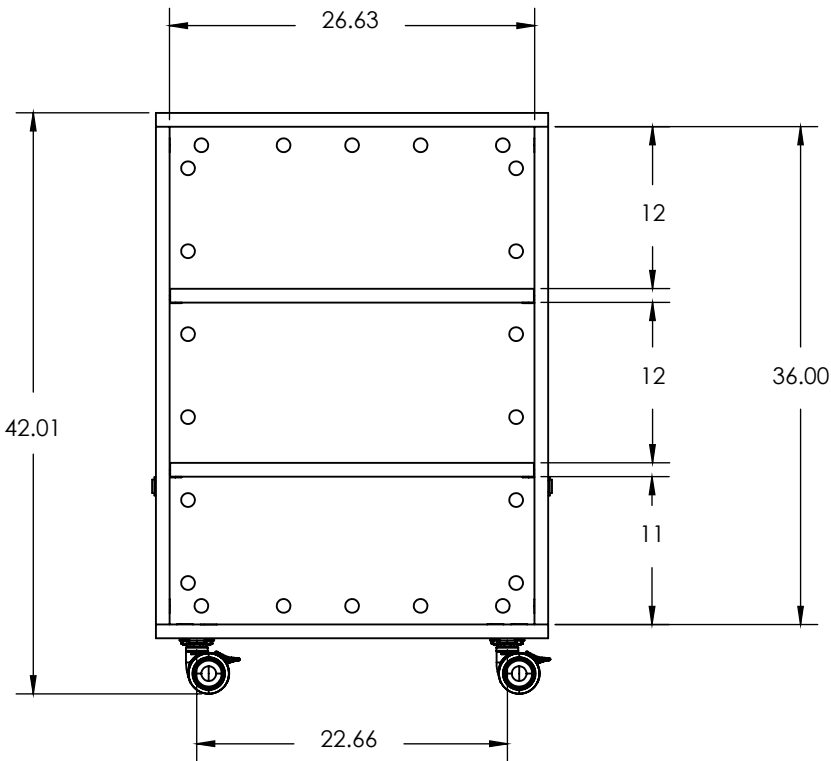

Magnet Description: Magnets embedded within cabinet end panels allow adjacent units to align and magnetically couple when positioned side-by-side, while permitting separation without tools.

Weight capacity: 300-500 lbs maximum

MODEL	DESCRIPTION	HEIGHT "	WIDTH "	DEPTH "
MC4242-F	Cubbies & Shelves Combo	42.0"	42.0"	20.0"
MC4242D-F	Cubbies & Shelves Combo Multi Color	42.0"	42.0"	20.0"

WithinReach Modular Storage

All Trays 42"x29"

MODEL	DESCRIPTION	HEIGHT "	WIDTH "	DEPTH "
MC4229-A	All Trays	42.0"	29.0"	20.0"
MC4229D-A	All Trays Multi Color	42.0"	29.0"	20.0"

WithinReach Modular Storage

All Cubbies 42"x29"

MODEL	DESCRIPTION	HEIGHT "	WIDTH "	DEPTH "
MC4229-B	All Cubbies	42.0"	29.0"	20.0"
MC4229D-B	All Cubbies Multi Color	42.0"	29.0"	20.0"

WithinReach Modular Storage

All Shelves 42"x29"

MODEL	DESCRIPTION	HEIGHT "	WIDTH "	DEPTH "
MC4229-C	All Shelves	42.0"	29.0"	20.0"
MC4229D-C	All Shelves Multi Color	42.0"	29.0"	20.0"

WithinReach Modular Storage