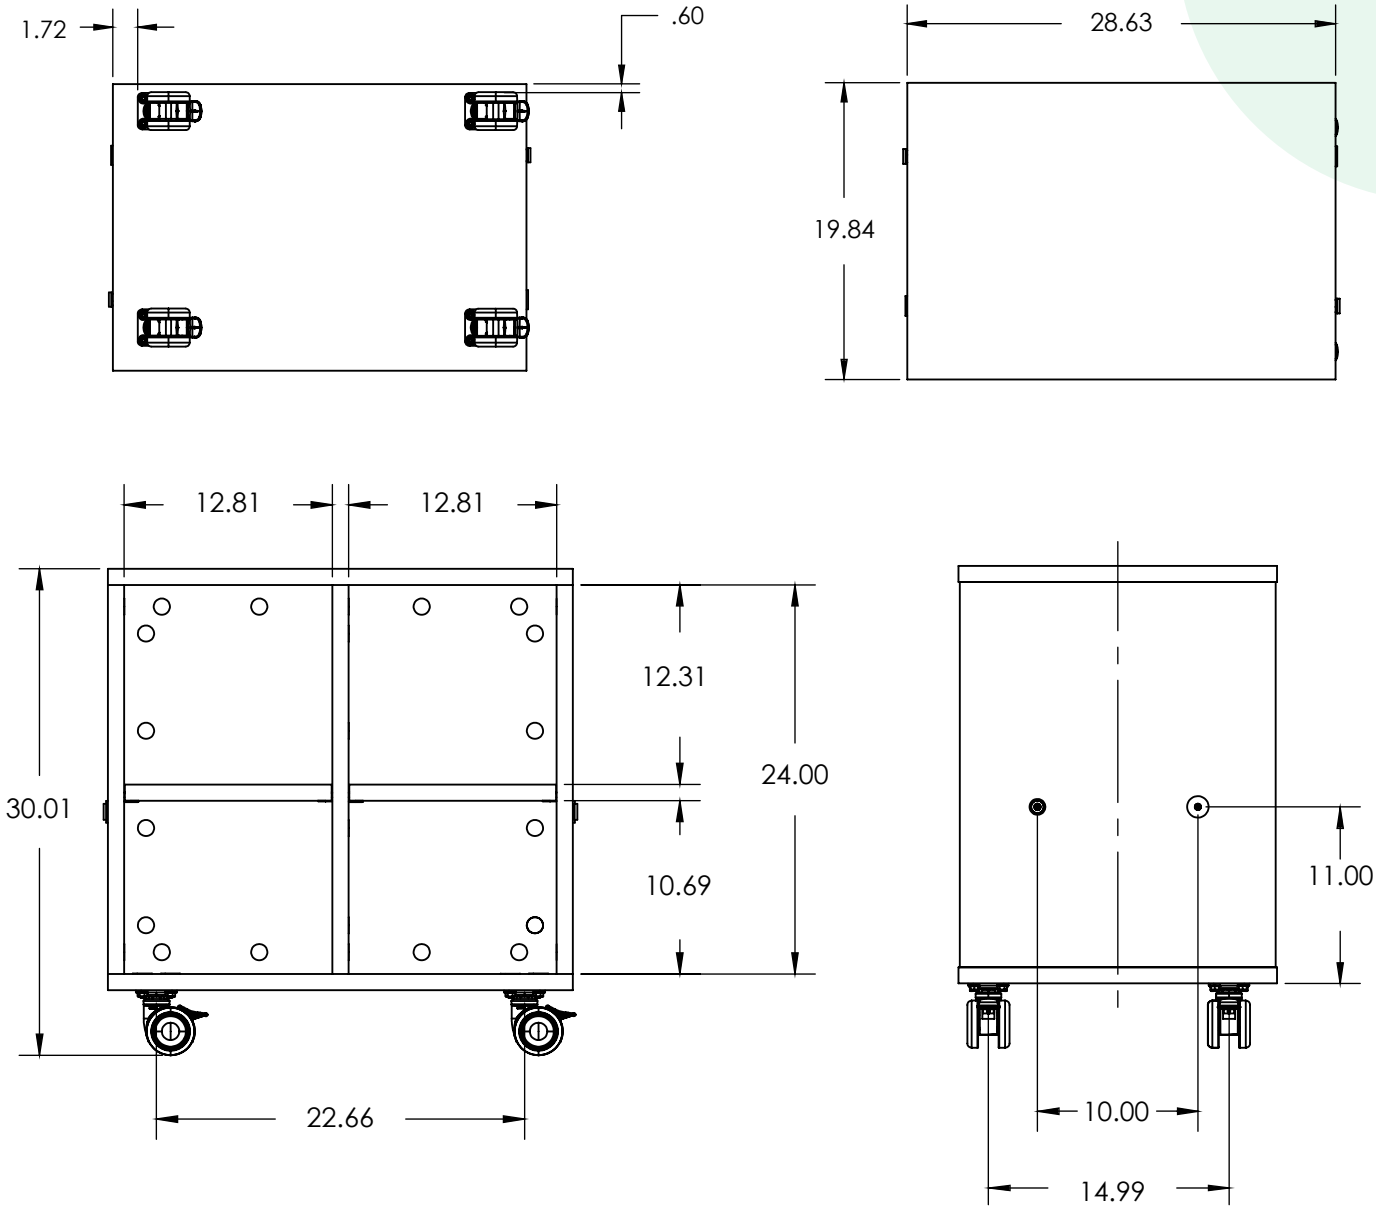

WithinReach Modular Storage

All Trays 30"x29"

MODEL	DESCRIPTION	HEIGHT "	WIDTH "	DEPTH "
MC3029-A	All Trays	30.0"	29.0"	20.0"
MC3029D-A	All Trays Multi Color	30.0"	29.0"	20.0"

WithinReach Modular Storage

All Cubbies 30"x29"

MODEL	DESCRIPTION	HEIGHT "	WIDTH "	DEPTH "
MC3029-B	All Cubbies	30.0"	29.0"	20.0"
MC3029D-B	All Cubbies Multi Color	30.0"	29.0"	20.0"

WithinReach Modular Storage

All Shelves 30"x29"

MODEL	DESCRIPTION	HEIGHT "	WIDTH "	DEPTH "
MC3029-C	All Shelves	30.0"	29.0"	20.0"
MC3029D-C	All Shelves Multi Color	30.0"	29.0"	20.0"