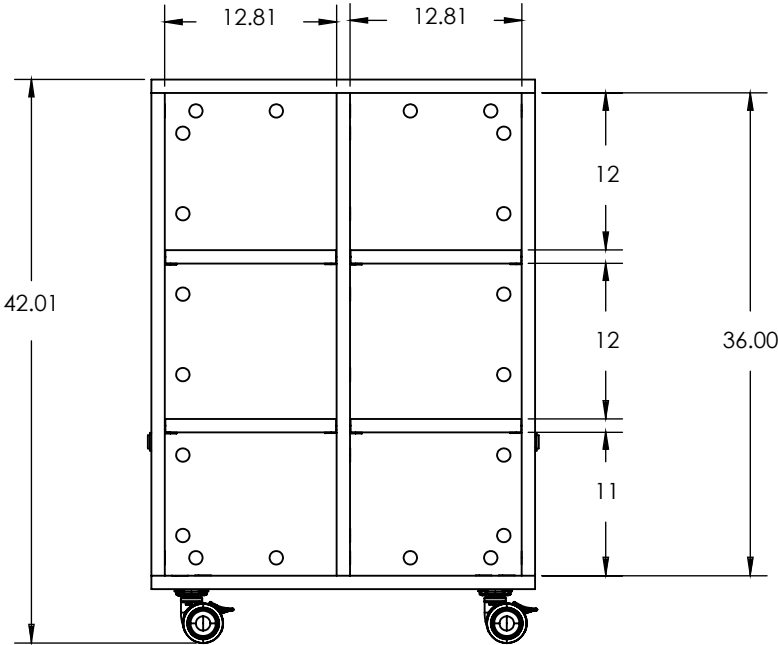

Magnet Description: Magnets embedded within cabinet end panels allow adjacent units to align and magnetically couple when positioned side-by-side, while permitting separation without tools.

Weight capacity: 300-500 lbs maximum

Trays & Shelves 42"x42"

MODEL	DESCRIPTION	HEIGHT "	WIDTH "	DEPTH "
MC4242-E	Trays & Shelves Combo	42.0"	42.0"	20.0"
MC4242D-E	Trays & Shelves Combo Multi Color	42.0"	42.0"	20.0"

WithinReach Modular Storage Cubbies & Shelves 42"x42"

MODEL	DESCRIPTION	HEIGHT "	WIDTH "	DEPTH "
MC4242-F	Cubbies & Shelves Combo	42.0"	42.0"	20.0"
MC4242D-F	Cubbies & Shelves Combo Multi Color	42.0"	42.0"	20.0"

WithinReach Modular Storage

All Trays 42"x29"

MODEL	DESCRIPTION	HEIGHT "	WIDTH "	DEPTH "
MC4229-A	All Trays	42.0"	29.0"	20.0"
MC4229D-A	All Trays Multi Color	42.0"	29.0"	20.0"

WithinReach Modular Storage

All Cubbies 42"x29"

MODEL	DESCRIPTION	HEIGHT "	WIDTH "	DEPTH "
MC4229-B	All Cubbies	42.0"	29.0"	20.0"
MC4229D-B	All Cubbies Multi Color	42.0"	29.0"	20.0"