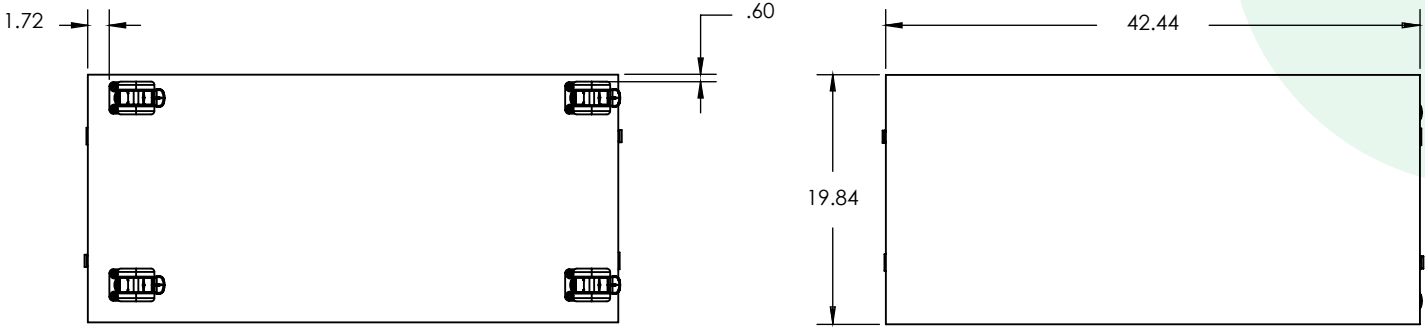

Magnet Description: Magnets embedded within cabinet end panels allow adjacent units to align and magnetically couple when positioned side-by-side, while permitting separation without tools.

Weight capacity: 300-500 lbs maximum

WithinReach Modular Storage

All Shelves 30"x42"

MODEL	DESCRIPTION	HEIGHT "	WIDTH "	DEPTH "
MC3042-C	All Shelves	30.0"	42.0"	20.0"
MC3042D-C	All Shelves Multi Color	30.0"	42.0"	20.0"

WithinReach Modular Storage Trays & Cubbies 30"x42"

MODEL	DESCRIPTION	HEIGHT "	WIDTH "	DEPTH "
MC3042-D	Trays & Cubbies Combo	30.0"	42.0"	20.0"
MC3042D-D	Trays & Cubbies Multi Color	30.0"	42.0"	20.0"

WithinReach Modular Storage

Trays & Shelves 30"x42"

MODEL	DESCRIPTION	HEIGHT "	WIDTH "	DEPTH "
MC3042-E	Trays & Shelves Combo	30.0"	42.0"	20.0"
MC3042D-E	Trays & Shelves Combo Multi Color	30.0"	42.0"	20.0"