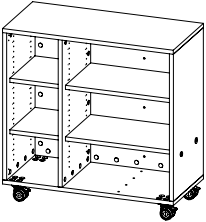

WithinReach Modular Storage

All Shelves 42"x42"

MODEL	DESCRIPTION	HEIGHT "	WIDTH "	DEPTH "
MC4242-C	All Shelves	42.0"	42.0"	20.0"
MC4242D-C	All Shelves Multi Color	42.0"	42.0"	20.0"

WithinReach Modular Storage

Trays & Cubbies 42"x42"

MODEL	DESCRIPTION	HEIGHT "	WIDTH "	DEPTH "
MC4242-D	Trays & Cubbies Combo	42.0"	42.0"	20.0"
MC4242D-D	Trays & Cubbies Combo Multi Color	42.0"	42.0"	20.0"

WithinReach Modular Storage

Trays & Shelves 42"x42"

MODEL	DESCRIPTION	HEIGHT "	WIDTH "	DEPTH "
MC4242-E	Trays & Shelves Combo	42.0"	42.0"	20.0"
MC4242D-E	Trays & Shelves Combo Multi Color	42.0"	42.0"	20.0"

WithinReach Modular Storage Cubbies & Shelves 42"x42"