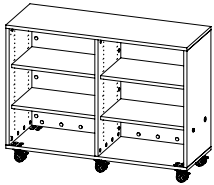

All Trays 42"x56"

MODEL	DESCRIPTION	HEIGHT "	WIDTH "	DEPTH "
MC4256-A	All Trays	42.0"	56.0"	20.0"
MC4256D-A	All Trays Multi Color	42.0"	56.0"	20.0"

WithinReach Modular Storage

All Cubbies 42"x56"

MODEL	DESCRIPTION	HEIGHT "	WIDTH "	DEPTH "
MC4256-B	All Cubbies	42.0"	56.0"	20.0"
MC4256D-B	All Cubbies Multi Color	42.0"	56.0"	20.0"

WithinReach Modular Storage

All Shelves 42"x56"

MODEL	DESCRIPTION	HEIGHT "	WIDTH "	DEPTH "
MC4256-C	All Shelves	42.0"	56.0"	20.0"
MC4256D-C	All Shelves Multi Color	42.0"	56.0"	20.0"

WithinReach Modular Storage