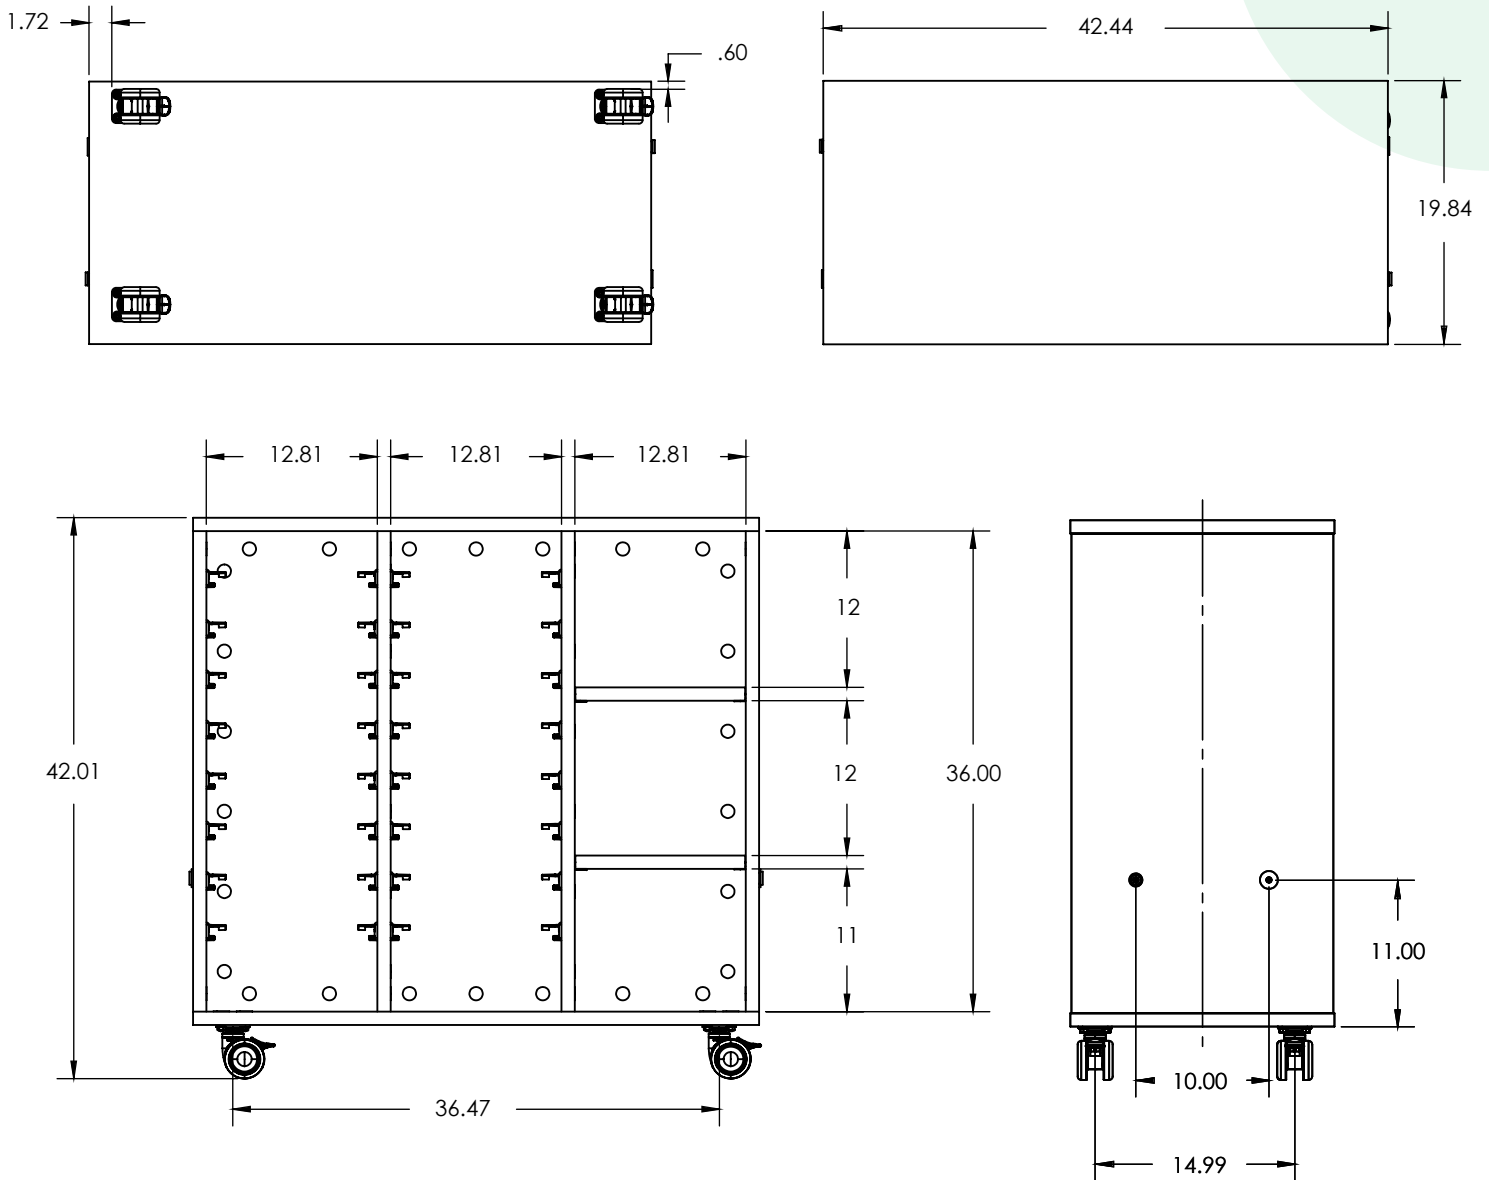

WithinReach Modular Storage

Trays & Cubbies 42"x42"

MODEL	DESCRIPTION	HEIGHT "	WIDTH "	DEPTH "
MC4242-D	Trays & Cubbies Combo	42.0"	42.0"	20.0"
MC4242D-D	Trays & Cubbies Combo | Multi Color	42.0"	42.0"	20.0"