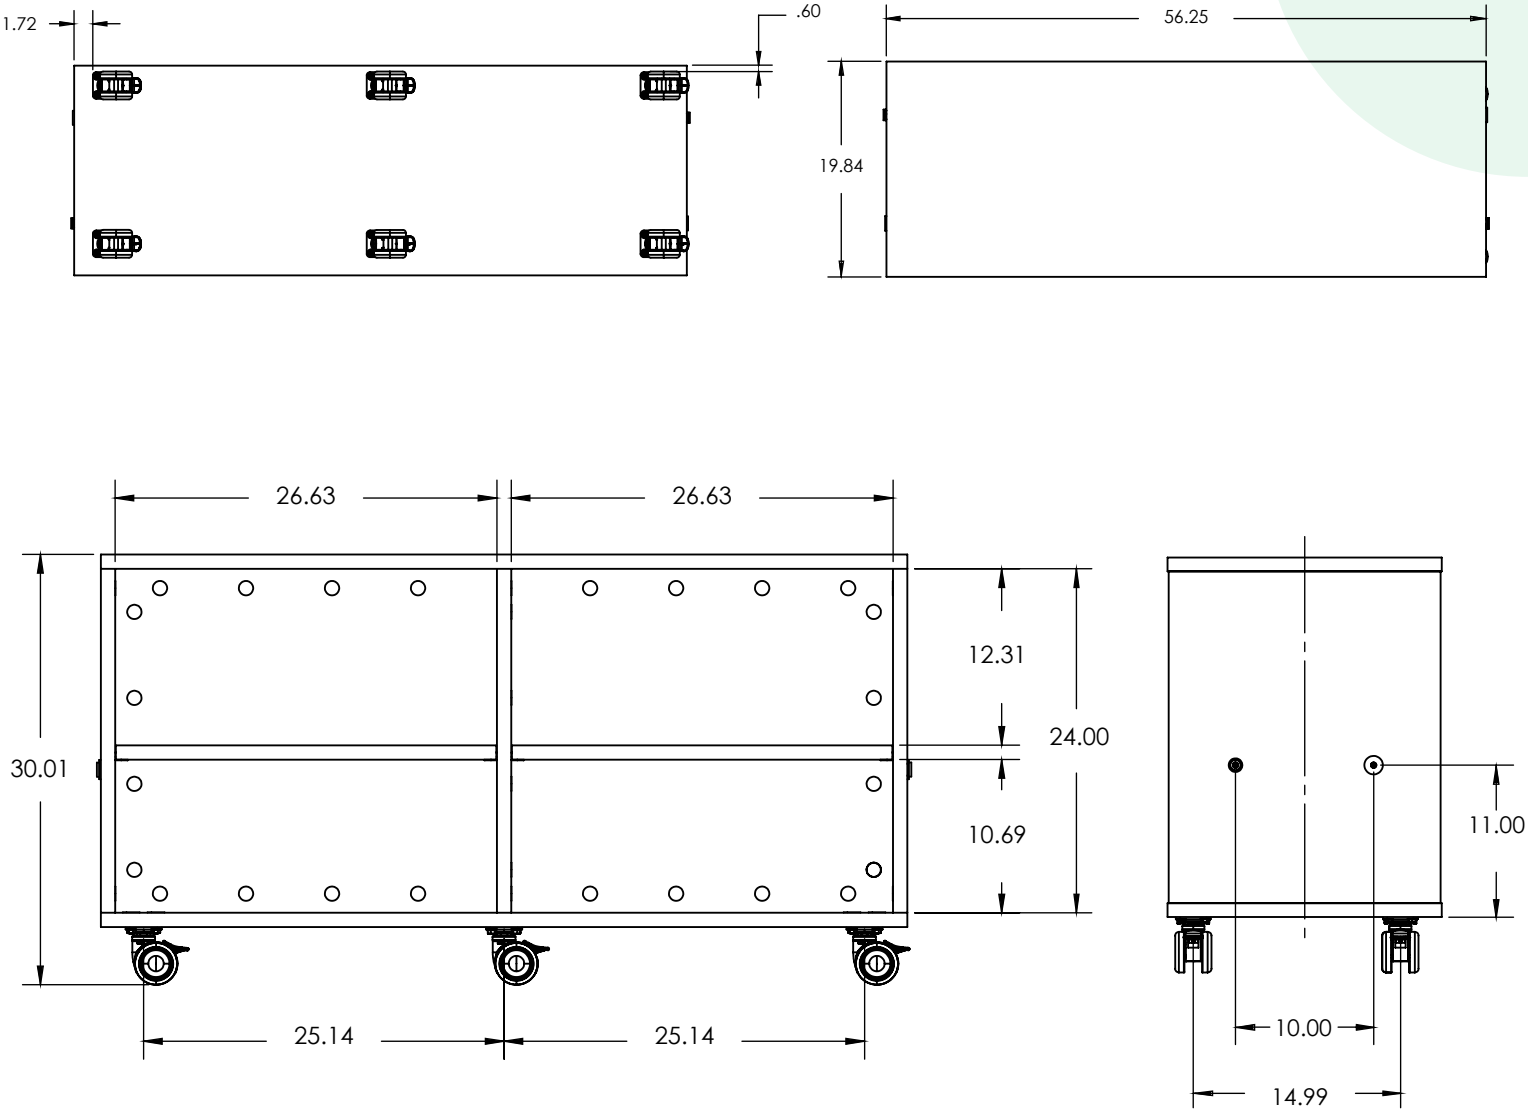

WithinReach Modular Storage

Case (Top, Base, Sides)

Type of material, Thickness: 1" Thermally Fused Laminate (TFL) over engineered wood core.

Edge band 2mm matching laminate: 2mm PVC edge banding applied to all exposed edges; banding color matches specified laminate surface.

Magnet Description: Magnets embedded within cabinet end panels allow adjacent units to align and magnetically couple when positioned side-by-side, while permitting separation without tools.

Weight capacity: 300-500 lbs maximum

All Trays 30"x56"

MODEL	DESCRIPTION	HEIGHT "	WIDTH "	DEPTH "
MC3056-A	All Trays	30.0"	56.0"	20.0"
MC3056D-A	All Trays Multi Color	30.0"	56.0"	20.0"

WithinReach Modular Storage

All Cubbies 30"x56"

MODEL	DESCRIPTION	HEIGHT "	WIDTH "	DEPTH "
MC3056-B	All Cubbies	30.0"	56.0"	20.0"
MC3056D-B	All Cubbies Multi Color	30.0"	56.0"	20.0"

WithinReach Modular Storage

All Shelves 30"x56"

MODEL	DESCRIPTION	HEIGHT "	WIDTH "	DEPTH "
MC3056-C	All Shelves	30.0"	56.0"	20.0"
MC3056D-C	All Shelves Multi Color	30.0"	56.0"	20.0"

WithinReach Modular Storage Trays & Cubbies 30"x56"