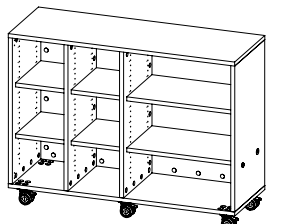

Shelves

Weight capacity: 120 lbs maximum

Type of material, Thickness: 1" Thermally Fused Laminate (TFL) over engineered wood core.

Edge band thickness and material: 2mm PVC edge banding applied to exposed edges; banding color matches specified laminate.

Dividers / Partitions

Type of material, Thickness: 1" Thermally Fused Laminate (TFL) over engineered wood core.

Edge band thickness and material: 2mm PVC edge banding applied to exposed edges; banding color matches specified laminate.

WithinReach Modular Storage

Rails

Type of Rail: Integrated modular translucent tote rail system.

Weight capacity: 11 lbs

Passthrough feature description: Rail system allows tool-free reconfiguration of tote layouts and supports uniform or mixed-depth tote arrangements within the same cabinet bay.