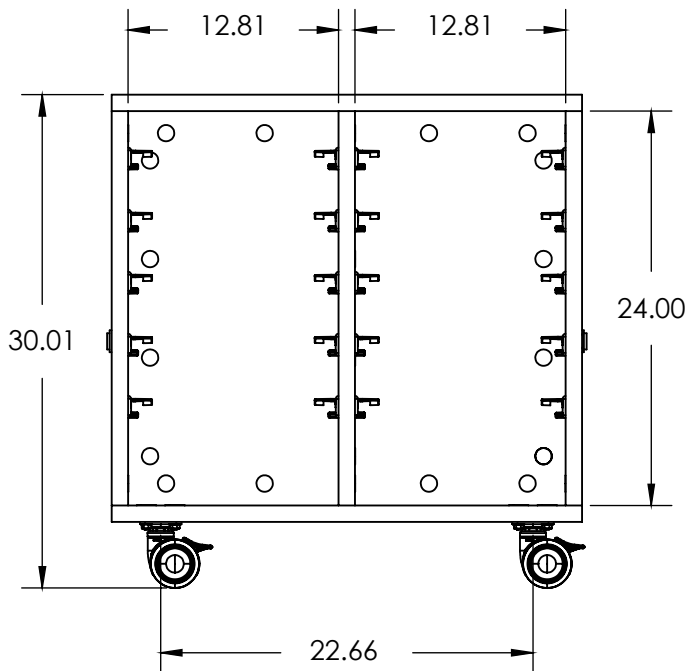

MODEL	DESCRIPTION	HEIGHT "	WIDTH "	DEPTH "
MC3042-D	Trays & Cubbies Combo	30.0"	42.0"	20.0"
MC3042D-D	Trays & Cubbies Multi Color	30.0"	42.0"	20.0"

WithinReach Modular Storage

Trays & Shelves 30"x42"

MODEL	DESCRIPTION	HEIGHT "	WIDTH "	DEPTH "
MC3042-E	Trays & Shelves Combo	30.0"	42.0"	20.0"
MC3042D-E	Trays & Shelves Combo Multi Color	30.0"	42.0"	20.0"

WithinReach Modular Storage Cubbies & Shelves 30"x42"

MODEL	DESCRIPTION	HEIGHT "	WIDTH "	DEPTH "
MC3042-F	Cubbies & Shelves Combo	30.0"	42.0"	20.0"
MC3042D-F	Cubbies & Shelves Combo Multi Color	30.0"	42.0"	20.0"

WithinReach Modular Storage

All Trays 30"x29"

MODEL	DESCRIPTION	HEIGHT "	WIDTH "	DEPTH "
MC3029-A	All Trays	30.0"	29.0"	20.0"
MC3029D-A	All Trays Multi Color	30.0"	29.0"	20.0"

WithinReach Modular Storage