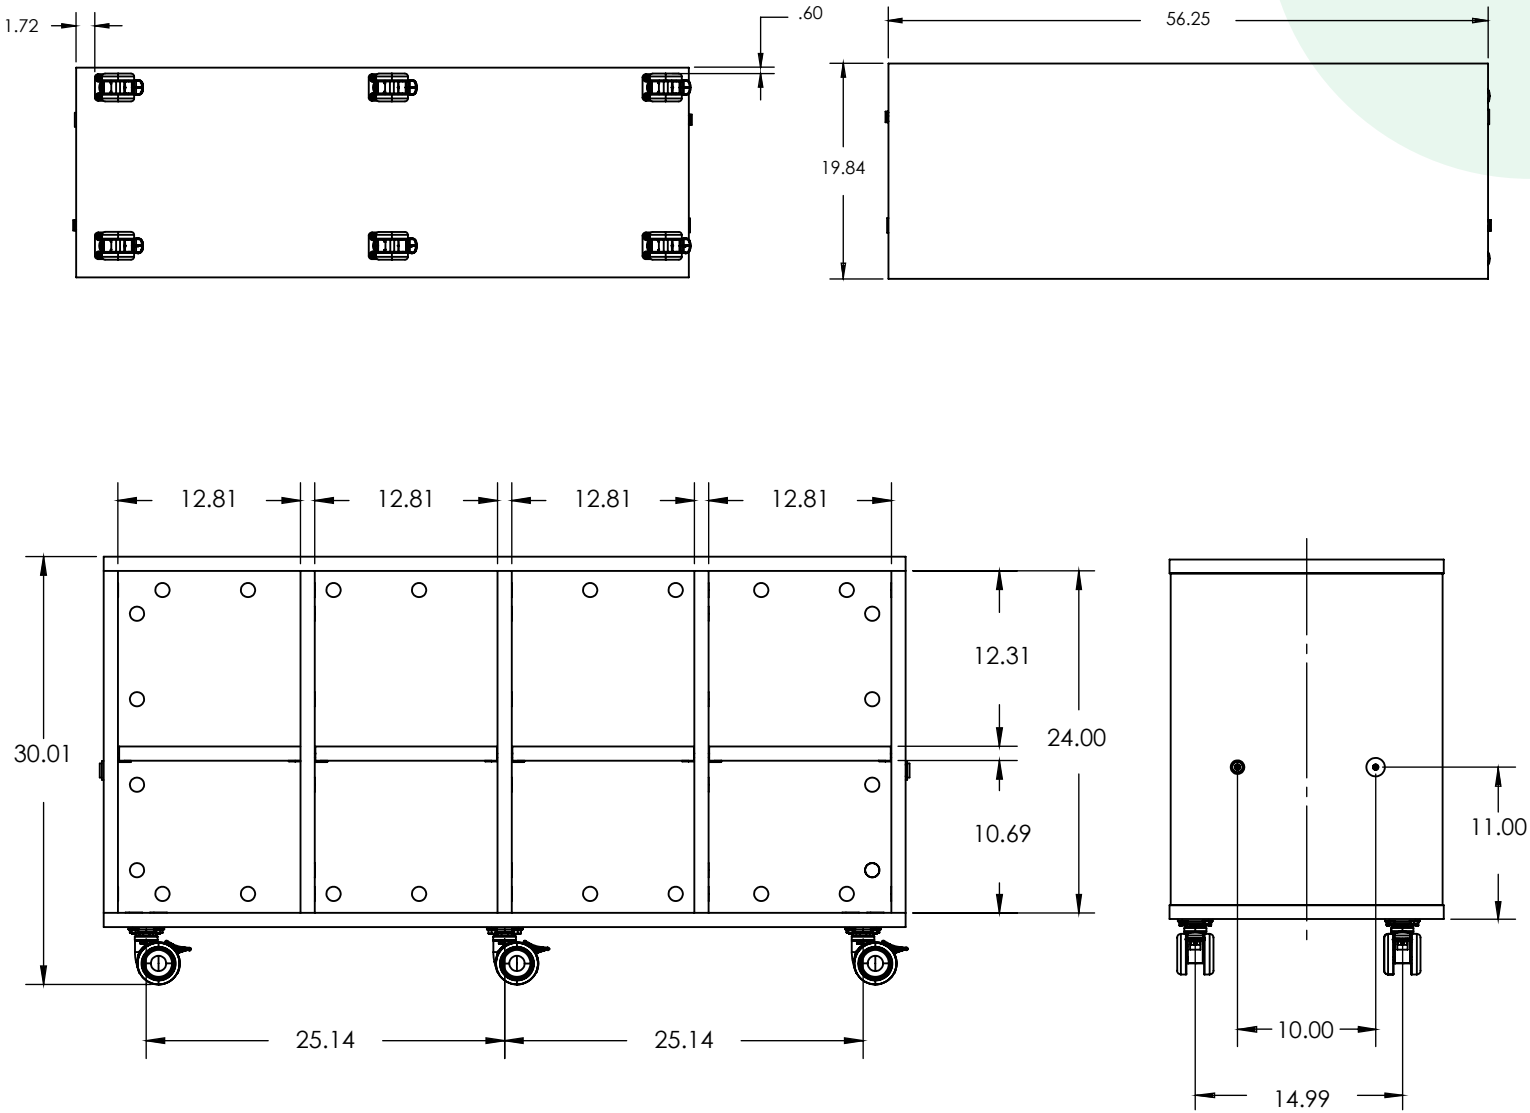

Magnet Description: Magnets embedded within cabinet end panels allow adjacent units to align and magnetically couple when positioned side-by-side, while permitting separation without tools.

Weight capacity: 300-500 lbs maximum

All Trays 30"x56"

MODEL	DESCRIPTION	HEIGHT "	WIDTH "	DEPTH "
MC3056-A	All Trays	30.0"	56.0"	20.0"
MC3056D-A	All Trays Multi Color	30.0"	56.0"	20.0"

WithinReach Modular Storage

All Cubbies 30"x56"

MODEL	DESCRIPTION	HEIGHT "	WIDTH "	DEPTH "
MC3056-B	All Cubbies	30.0"	56.0"	20.0"
MC3056D-B	All Cubbies Multi Color	30.0"	56.0"	20.0"

WithinReach Modular Storage

All Shelves 30"x56"

MODEL	DESCRIPTION	HEIGHT "	WIDTH "	DEPTH "
MC3056-C	All Shelves	30.0"	56.0"	20.0"
MC3056D-C	All Shelves Multi Color	30.0"	56.0"	20.0"

WithinReach Modular Storage Trays & Cubbies 30"x56"

MODEL	DESCRIPTION	HEIGHT "	WIDTH "	DEPTH "
MC3056-D	Trays & Cubbies Combo	30.0"	56.0"	20.0"
MC3056D-D	Trays & Cubbies Combo Multi Color	30.0"	56.0"	20.0"

WithinReach Modular Storage Trays & Shelves 30"x56"