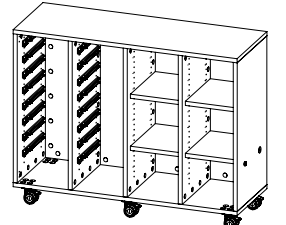

Edge band 2mm matching laminate: Not applicable. Raw edges are concealed within the cam-lock panel construction and are not visible in the assembled unit.

Color Configuration

Laminate Options: Cabinet components may be specified in coordinated or contrasting laminate finishes.

Side Panel Accent Option: Side panels may be specified in a different laminate color than the cabinet top, bottom, interior components, and doors, allowing two-tone or accent configurations.

Edge Band Matching: All exposed edges receive color-matched 2mm PVC banding corresponding to the selected laminate surface.

Interior

Overview: Designed for modular, reconfigurable storage applications. Interior components support adjustable shelving and flexible tote configurations to accommodate evolving storage needs.

Shelves

Weight capacity: 120 lbs maximum

Type of material, Thickness: 1" Thermally Fused Laminate (TFL) over engineered wood core.

Edge band thickness and material: 2mm PVC edge banding applied to exposed edges; banding color matches specified laminate.

Dividers / Partitions

Type of material, Thickness: 1" Thermally Fused Laminate (TFL) over engineered wood core.

Edge band thickness and material: 2mm PVC edge banding applied to exposed edges; banding color matches specified laminate.