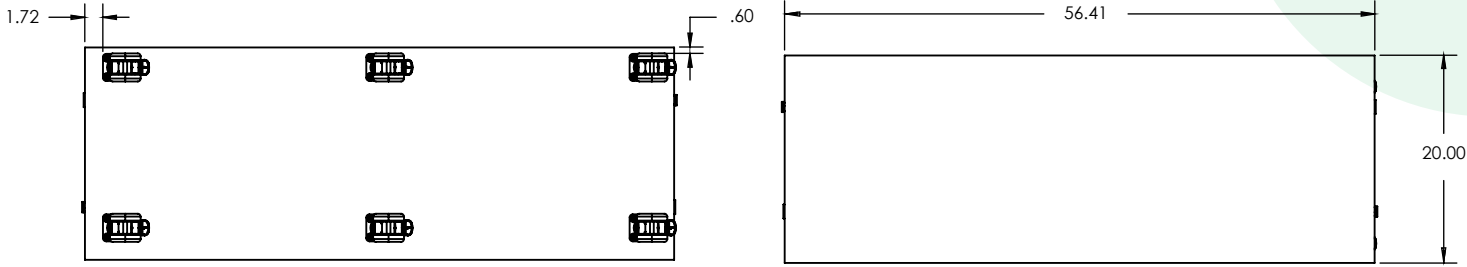

WithinReach Modular Storage

All Shelves 42"x56"

MODEL	DESCRIPTION	HEIGHT "	WIDTH "	DEPTH "
MC4256-C	All Shelves	42.0"	56.0"	20.0"
MC4256D-C	All Shelves Multi Color	42.0"	56.0"	20.0"

WithinReach Modular Storage

Trays & Cubbies 42"x56"

MODEL	DESCRIPTION	HEIGHT "	WIDTH "	DEPTH "
MC4256-D	Trays & Cubbies Combos	42.0"	56.0"	20.0"
MC4256D-D	Trays & Cubbies Combos Multi Color	42.0"	56.0"	20.0"

WithinReach Modular Storage

Trays & Shelves 42"x56"

MODEL	DESCRIPTION	HEIGHT "	WIDTH "	DEPTH "
MC4256-E	Trays & Shelves Combo	42.0"	56.0"	20.0"
MC4256D-E	Trays & Shelves Combo Multi Color	42.0"	56.0"	20.0"

WithinReach Modular Storage Cubbies & Shelves 42"x56"