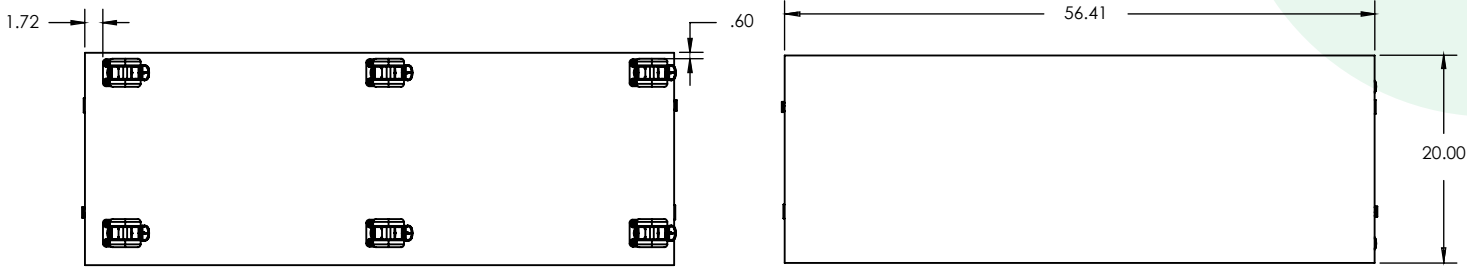

All Trays 42"x56"

MODEL	DESCRIPTION	HEIGHT "	WIDTH "	DEPTH "
MC4256-A	All Trays	42.0"	56.0"	20.0"
MC4256D-A	All Trays Multi Color	42.0"	56.0"	20.0"

WithinReach Modular Storage

All Cubbies 42"x56"

MODEL	DESCRIPTION	HEIGHT "	WIDTH "	DEPTH "
MC4256-B	All Cubbies	42.0"	56.0"	20.0"
MC4256D-B	All Cubbies Multi Color	42.0"	56.0"	20.0"

WithinReach Modular Storage

All Shelves 42"x56"

MODEL	DESCRIPTION	HEIGHT "	WIDTH "	DEPTH "
MC4256-C	All Shelves	42.0"	56.0"	20.0"
MC4256D-C	All Shelves Multi Color	42.0"	56.0"	20.0"

WithinReach Modular Storage