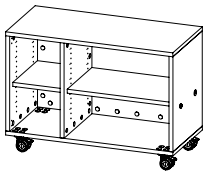

MODEL	DESCRIPTION	HEIGHT "	WIDTH "	DEPTH "
MC3042-D	Trays & Cubbies Combo	30.0"	42.0"	20.0"
MC3042D-D	Trays & Cubbies Multi Color	30.0"	42.0"	20.0"

WithinReach Modular Storage

Trays & Shelves 30"x42"

MODEL	DESCRIPTION	HEIGHT "	WIDTH "	DEPTH "
MC3042-E	Trays & Shelves Combo	30.0"	42.0"	20.0"
MC3042D-E	Trays & Shelves Combo Multi Color	30.0"	42.0"	20.0"