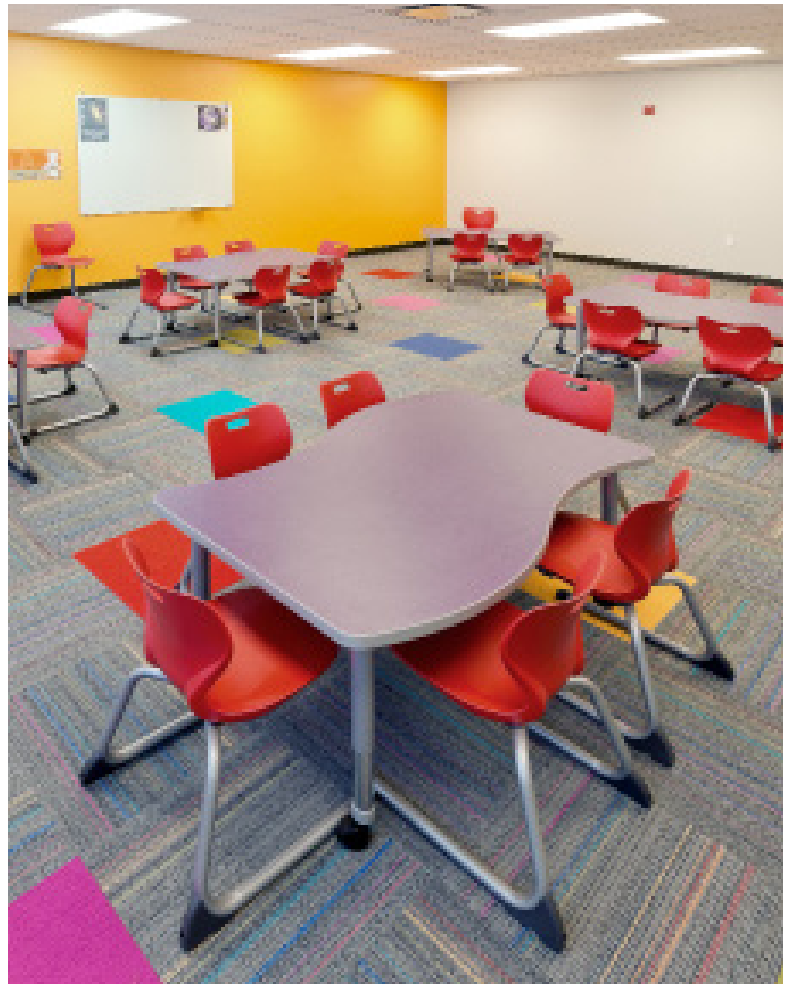

## products

Expanse Discover Table  
Alphabet Cantilever Chair

Groups of four to six can easily sit around the fun Expanse Table

## project

The newly renovated Children's Ministry space at First Baptist Church has created a buzz! Children in grades 1-5 attend choir practice, Sunday school and Biblical programs in a fun and colorful environment...did we mention colorful!

## design intent

The bright colors of the furniture, walls and carpet create a fun, bright and colorful learning space for children. Discover and Alphabet make the classroom feel clean and contemporary. The flexibility of the Discover Expanse Tables and Alphabet Cantilever Chairs allow for quick reconfiguration and easy cleaning under tables.

## solution

The Discover Expanse Tables and Alphabet Cantilever Chairs were used in each classroom. The versatile tables can be arranged in multiple ways to create individual or group learning. Each table is equipped with casters allowing teachers to reconfigure the tables in seconds with just the tip of a finger. The Alphabet Chairs offer comfort and the perfect amount of flex for children to move without causing distraction.