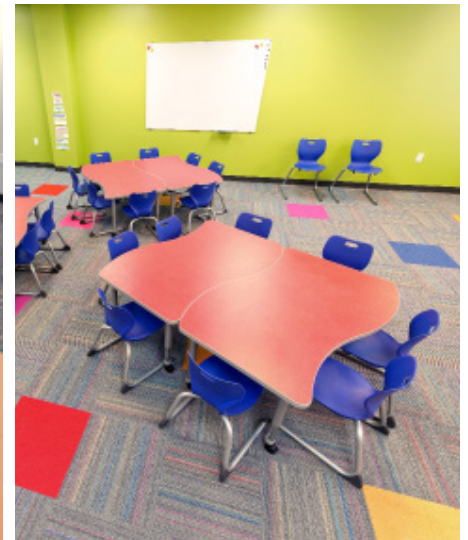

Configured into pods, Expanse is shown in Pomegranate laminate